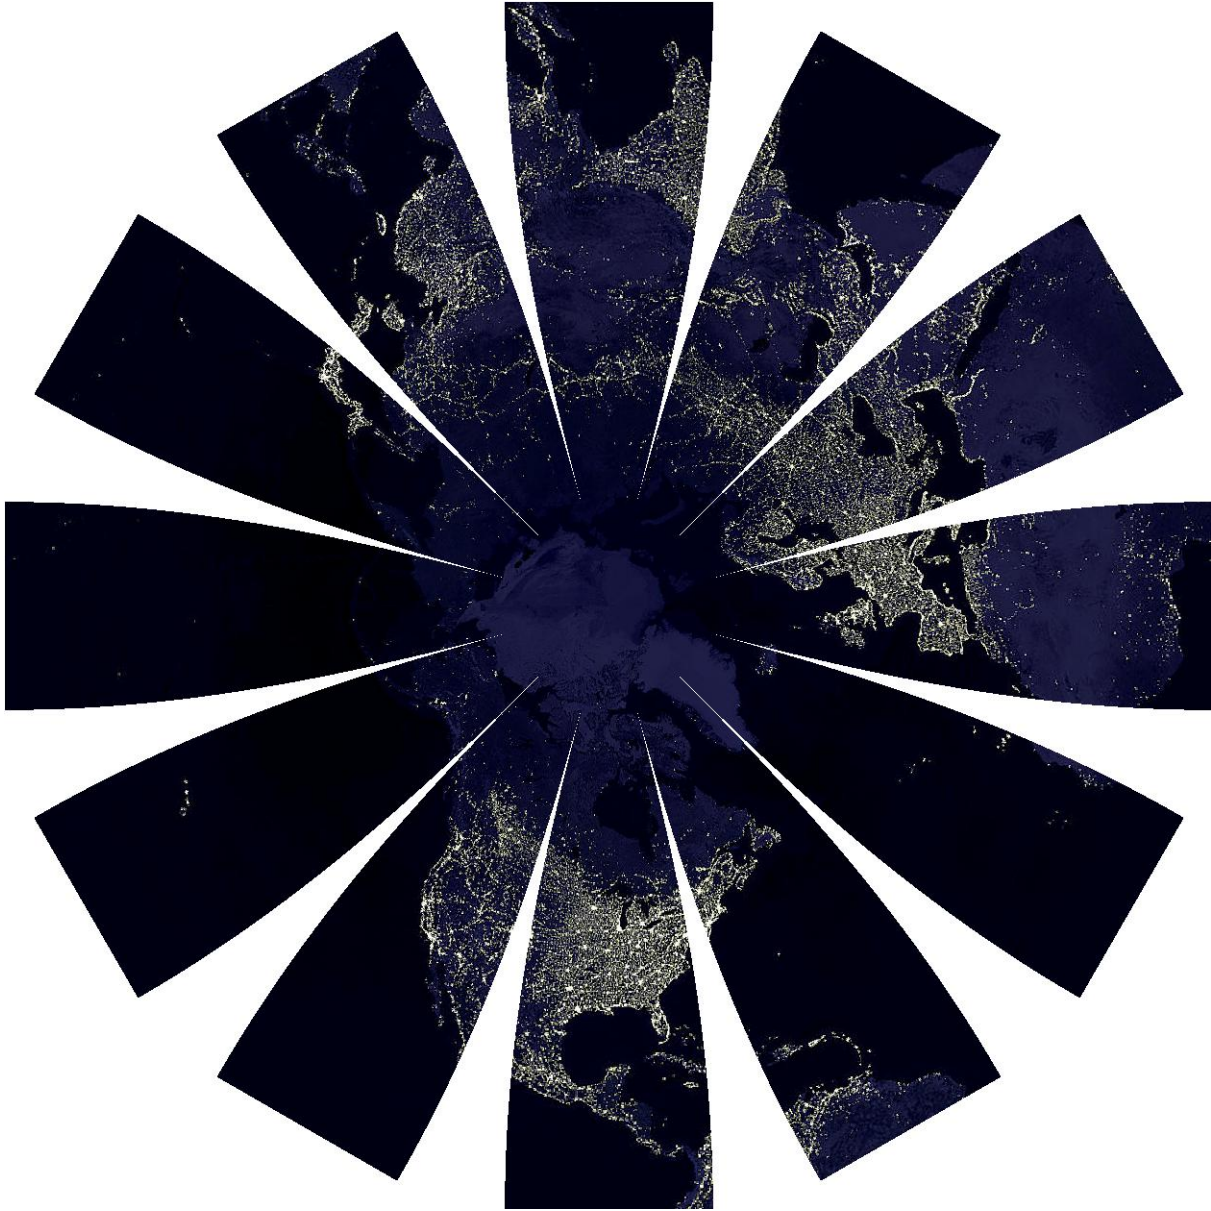

# The Earth At Night: 4" Diameter Globe

## The Northern Hemisphere

## The Southern Hemisphere