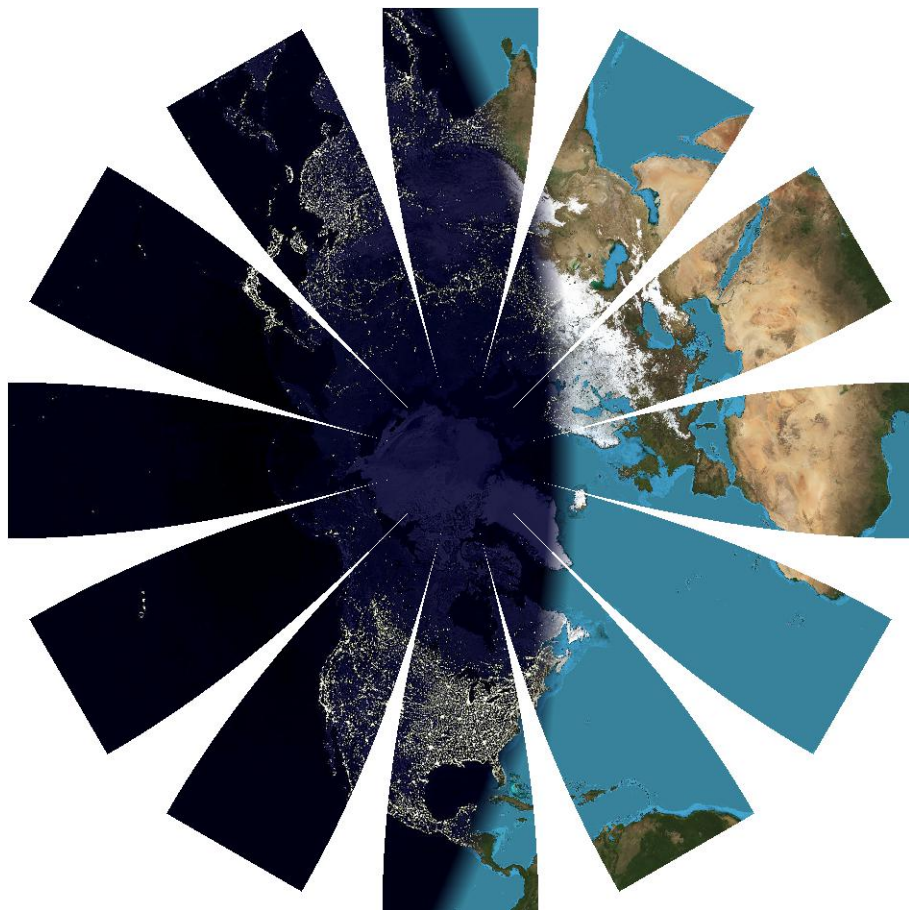

Noon on the Prime Meridian in December

3" Diameter Globe

The Northern Hemisphere

The Southern Hemisphere