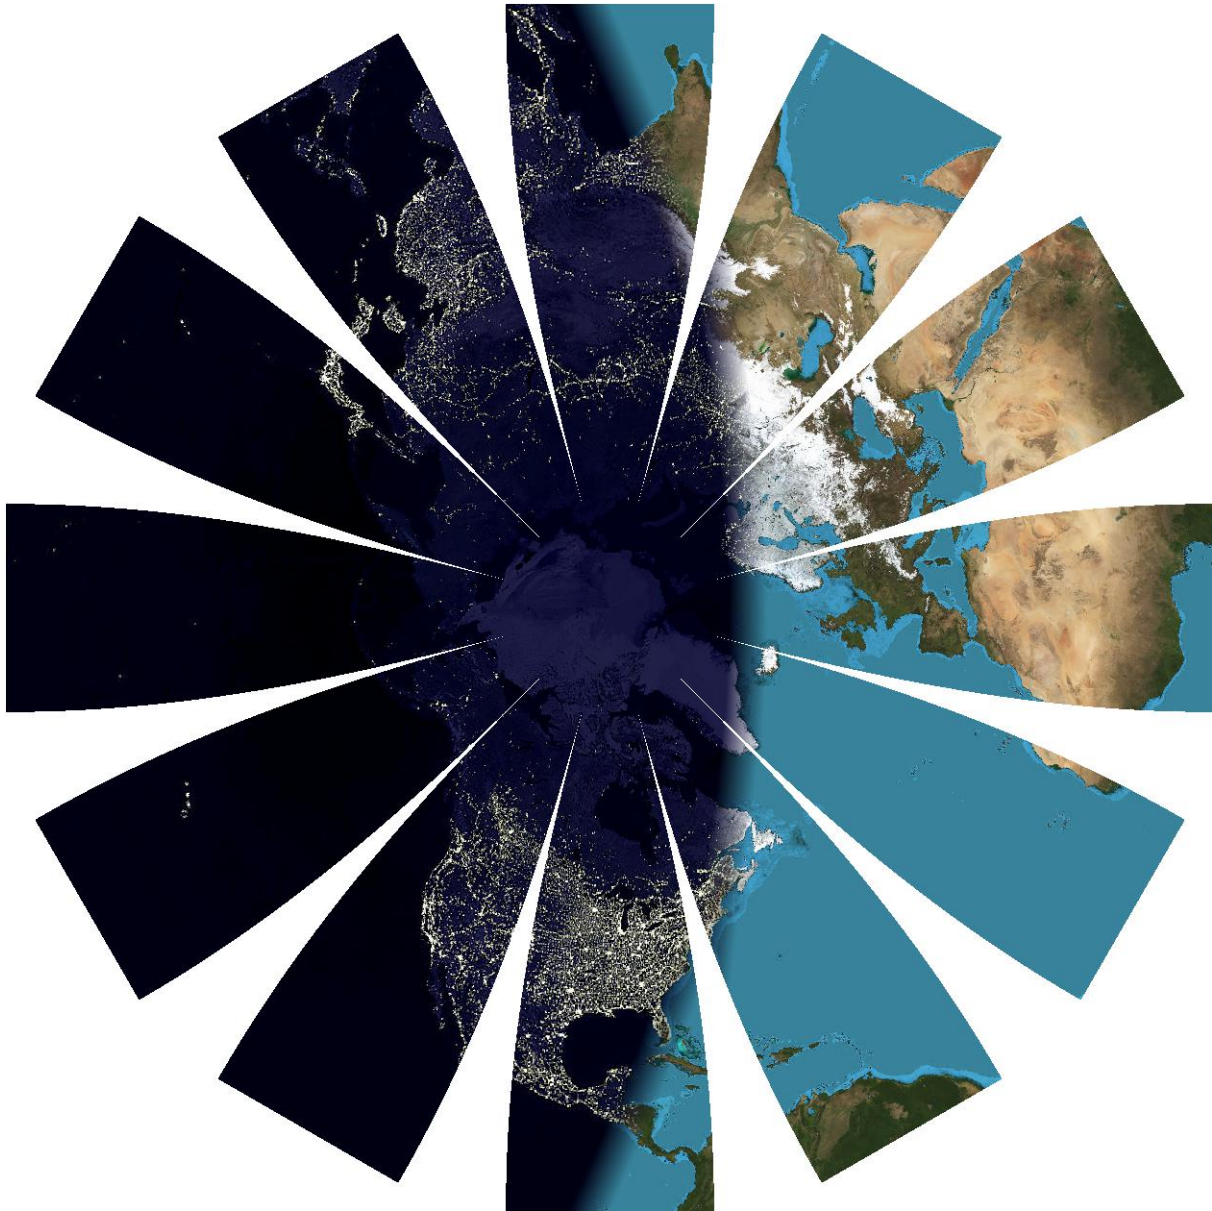

Noon on the Prime Meridian in December: 4" Globe

The Northern Hemisphere

Noon on the Prime Meridian in December: 4" Globe

The Southern Hemisphere