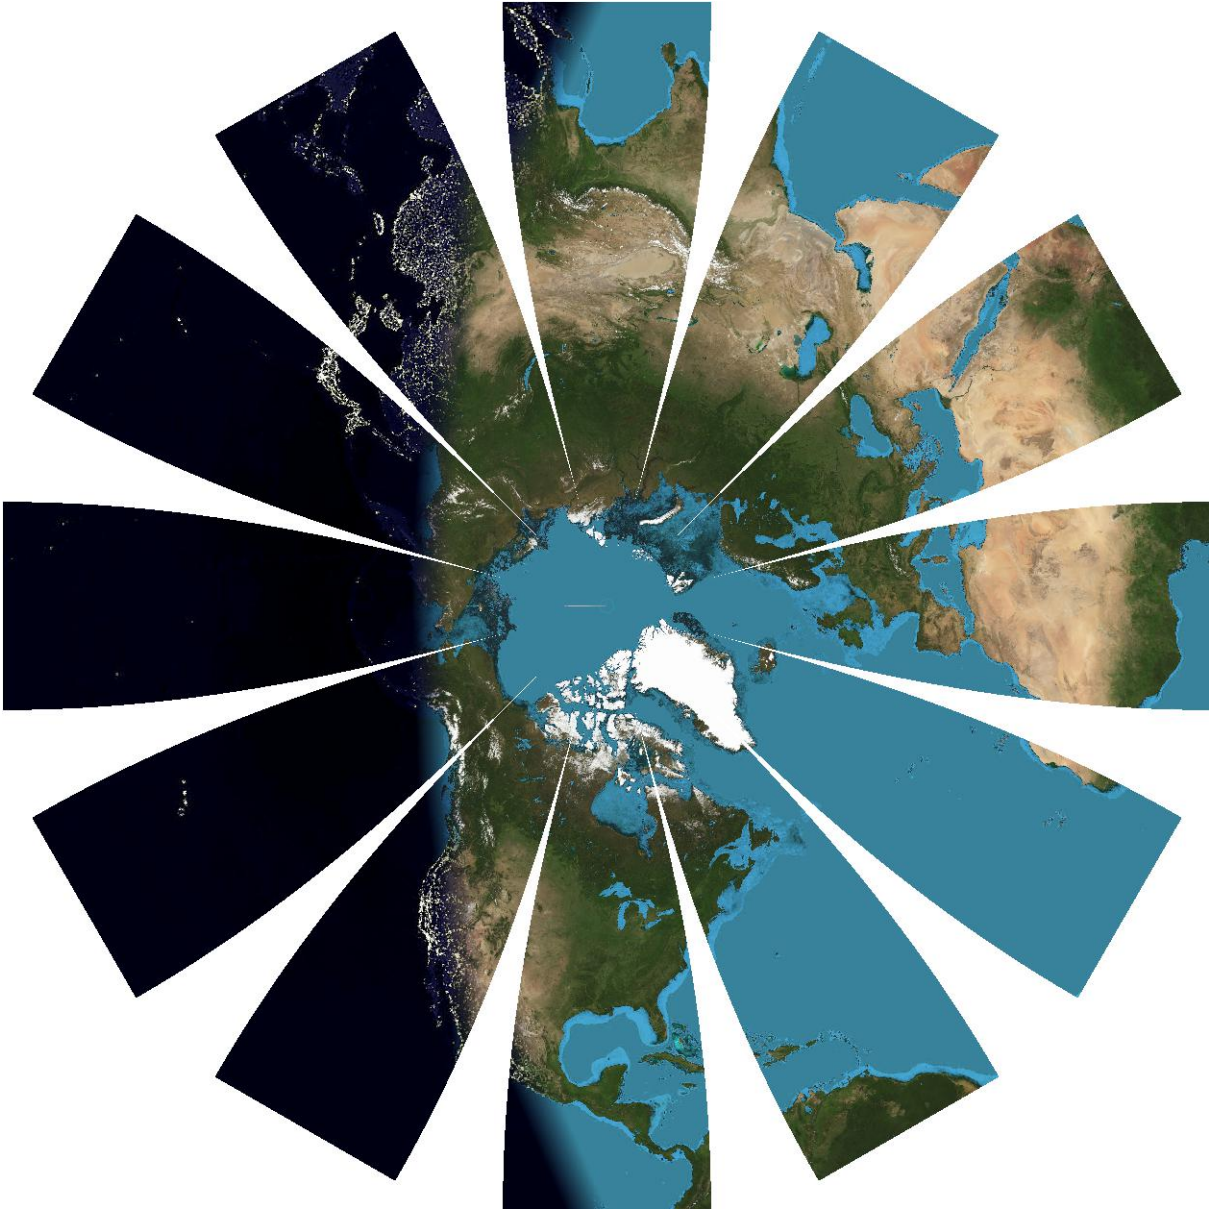

Noon on the Prime Meridian in June: 4" Globe

The Northern Hemisphere

Noon on the Prime Meridian in June: 4" Globe

The Southern Hemisphere