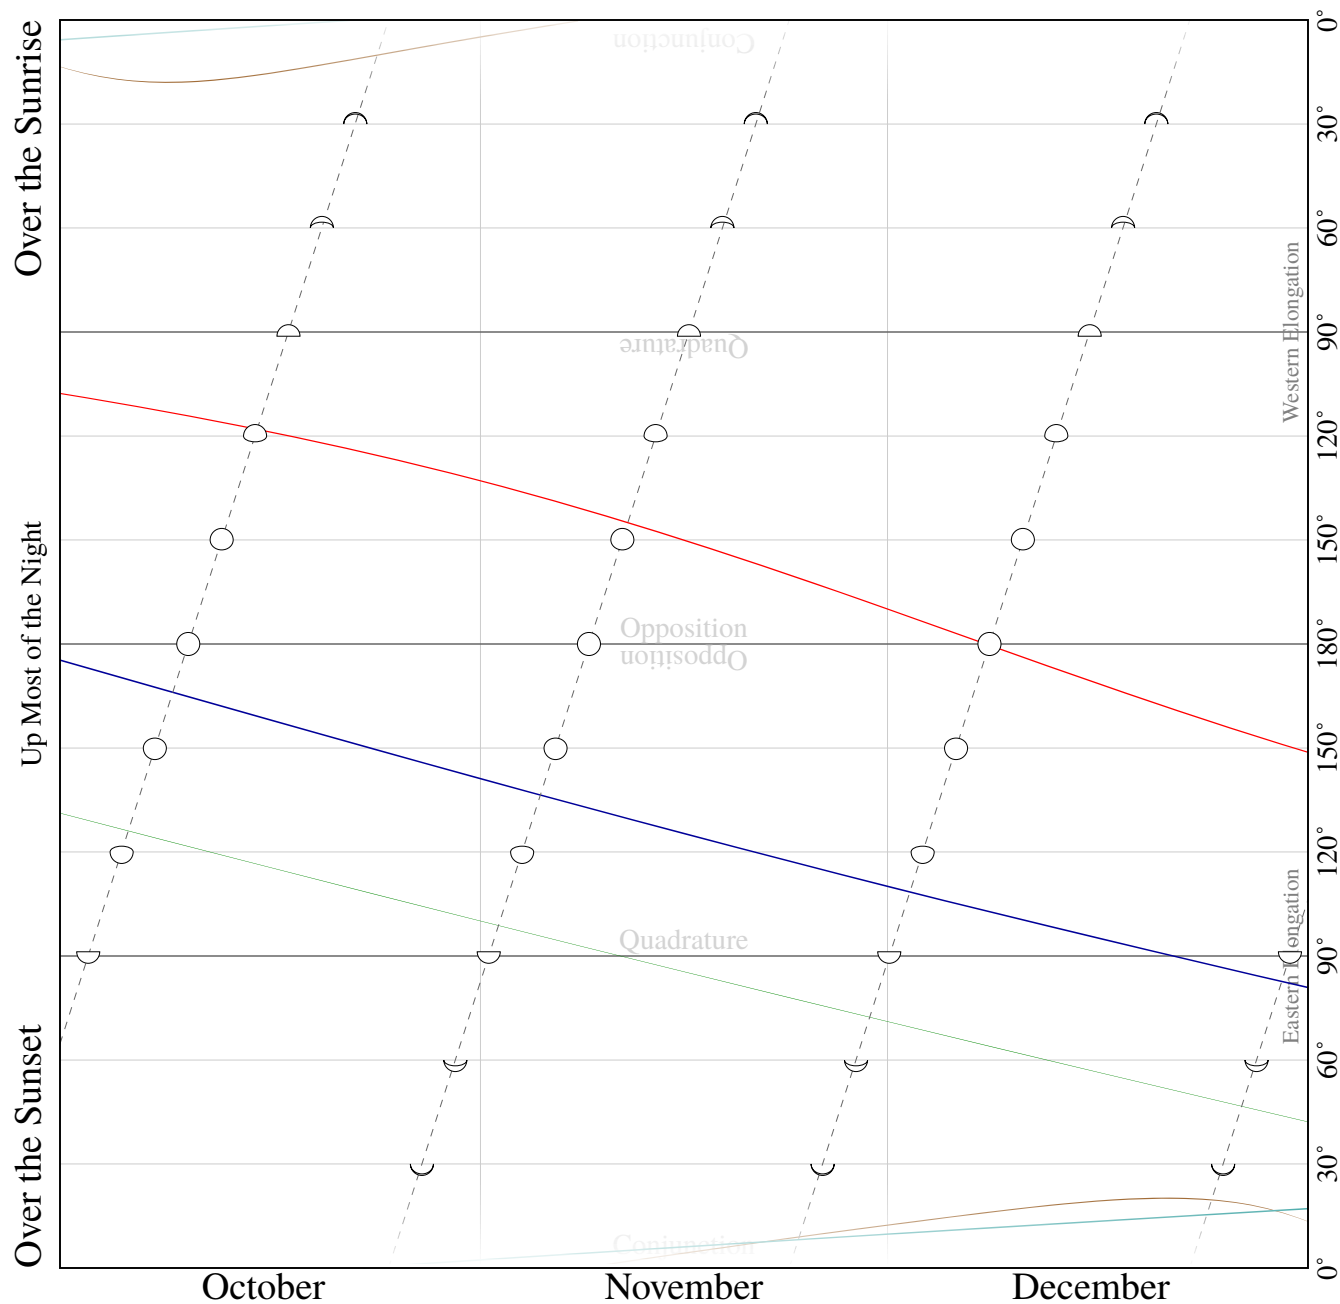

Fourth Quarter 2022 Planet Calendar

Sun

Dec 21 December Solstice

Moon

Oct 2 First Quarter
 Oct 9 FULL MOON
 Oct 17 Third Quarter
 Oct 25 New Moon
 Oct 31 First Quarter
 Nov 8 FULL MOON
 Nov 16 Third Quarter
 Nov 23 New Moon
 Nov 30 First Quarter
 Dec 7 FULL MOON
 Dec 16 Third Quarter
 Dec 23 New Moon
 Dec 29 First Quarter

Planets

Oct 8 Greatest Elongation of Mercury (27°W)
 Dec 7 Opposition of Mars
 Dec 21 Greatest Elongation of Mercury (20°E)

Meteor Showers

Oct 21 Orionids (Sept 22 - Nov 26)
 Oct 28 South Taurids (Sept 22 - Dec 23)
 Nov 1 North Taurids (Sept 23 - Dec 18)
 Nov 16 Leonids (Nov 2 - Nov 29)
 Dec 12 Geminids (Nov 24 - Dec 21)
 Dec 20 Ursids (Dec 18 - Dec 23)
 Jan 2 Quadrantids (Dec 21 - Jan 17)