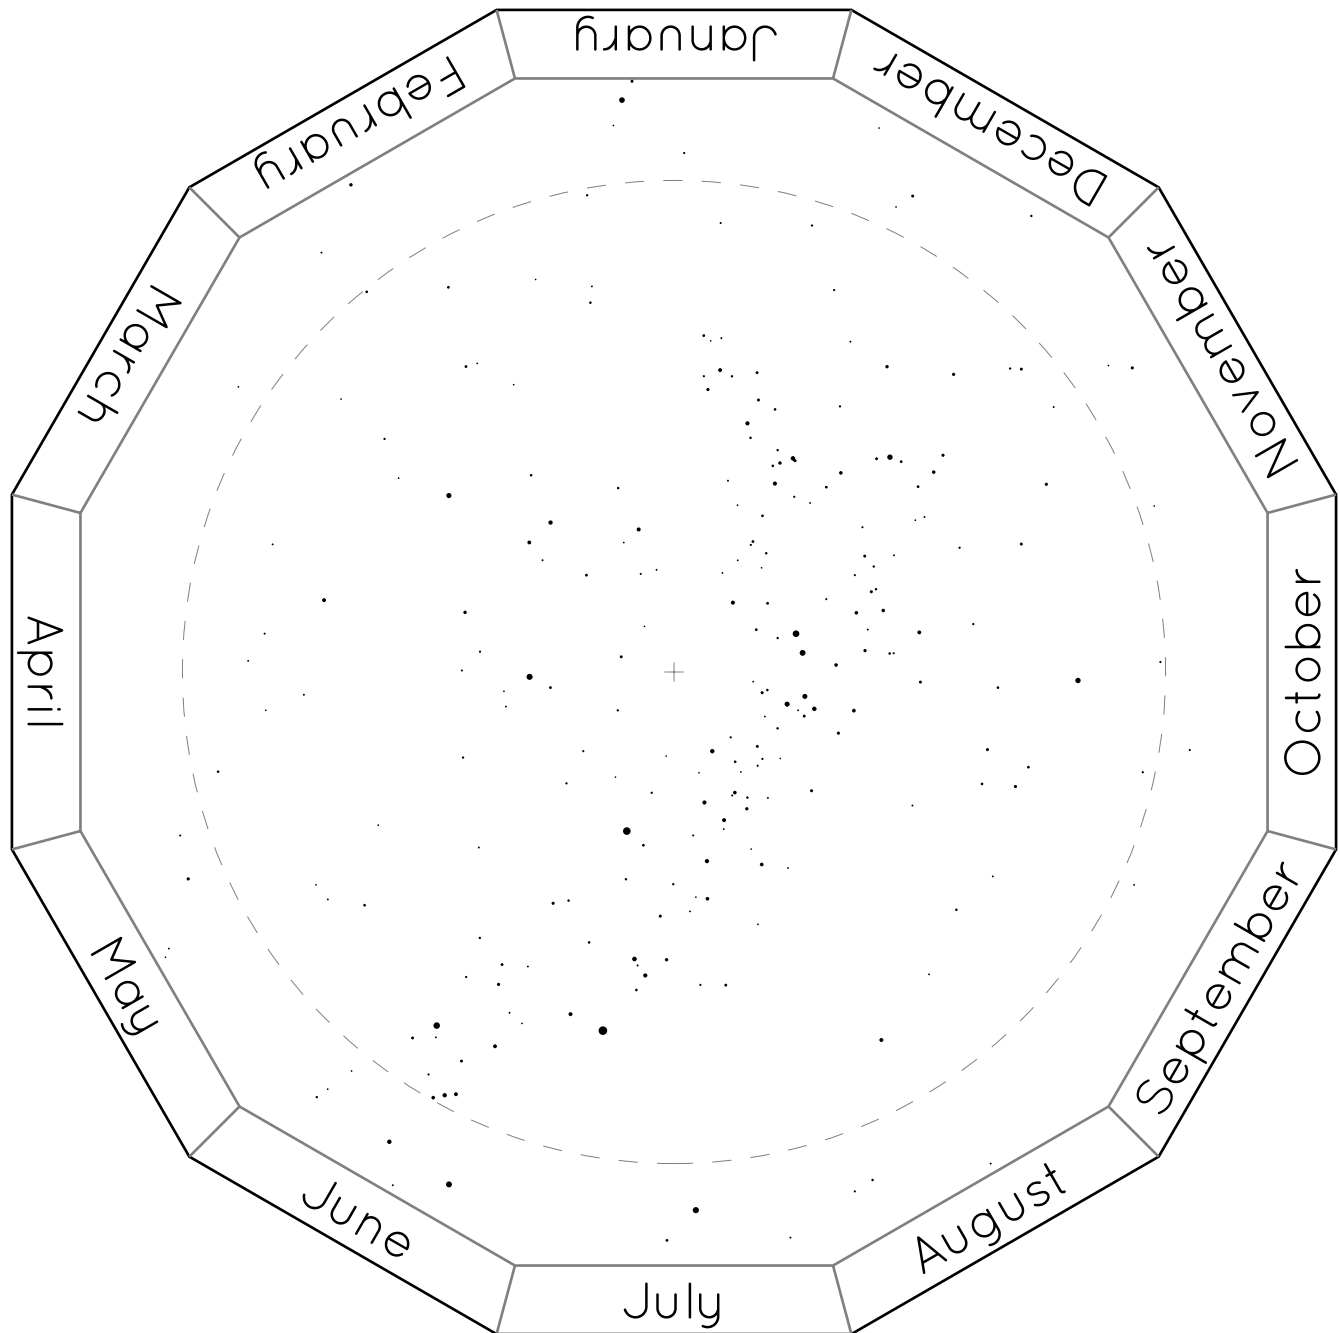

The Northern Hemisphere of Stars

The Southern Hemisphere of Stars

Horizon Covers

For Latitude 10°N