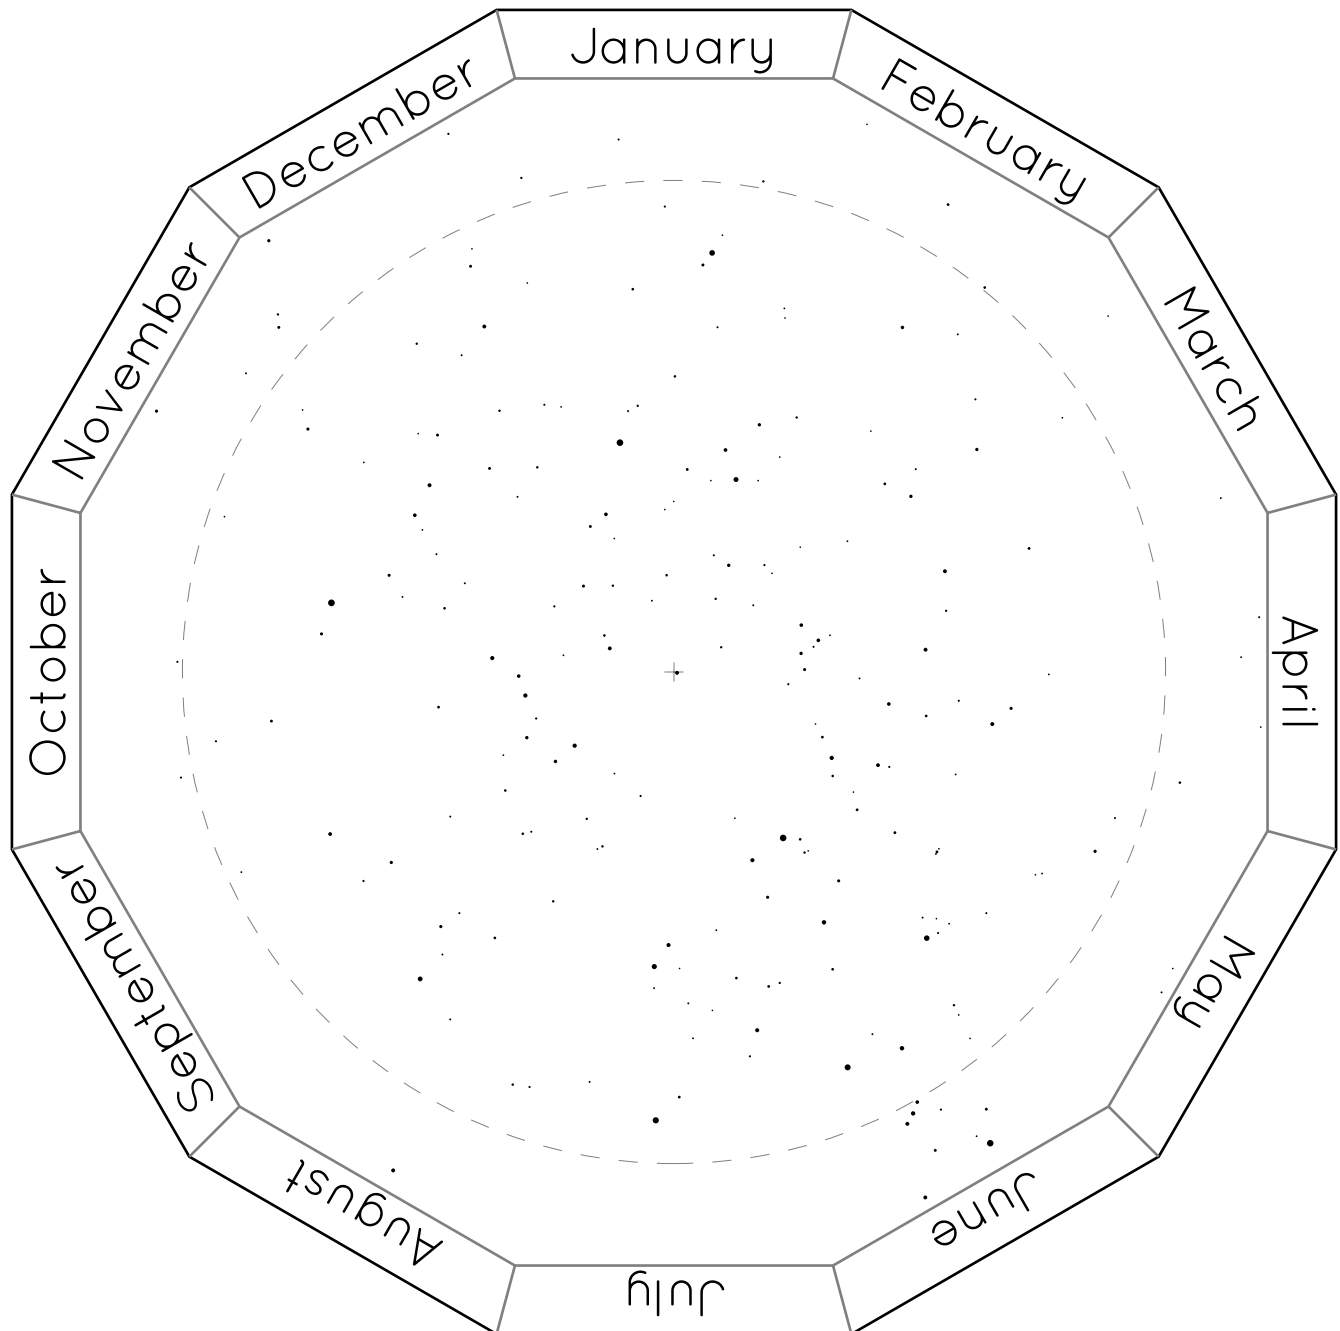

The Northern Hemisphere of Stars

The Southern Hemisphere of Stars

Horizon Covers

For Latitude 10°N