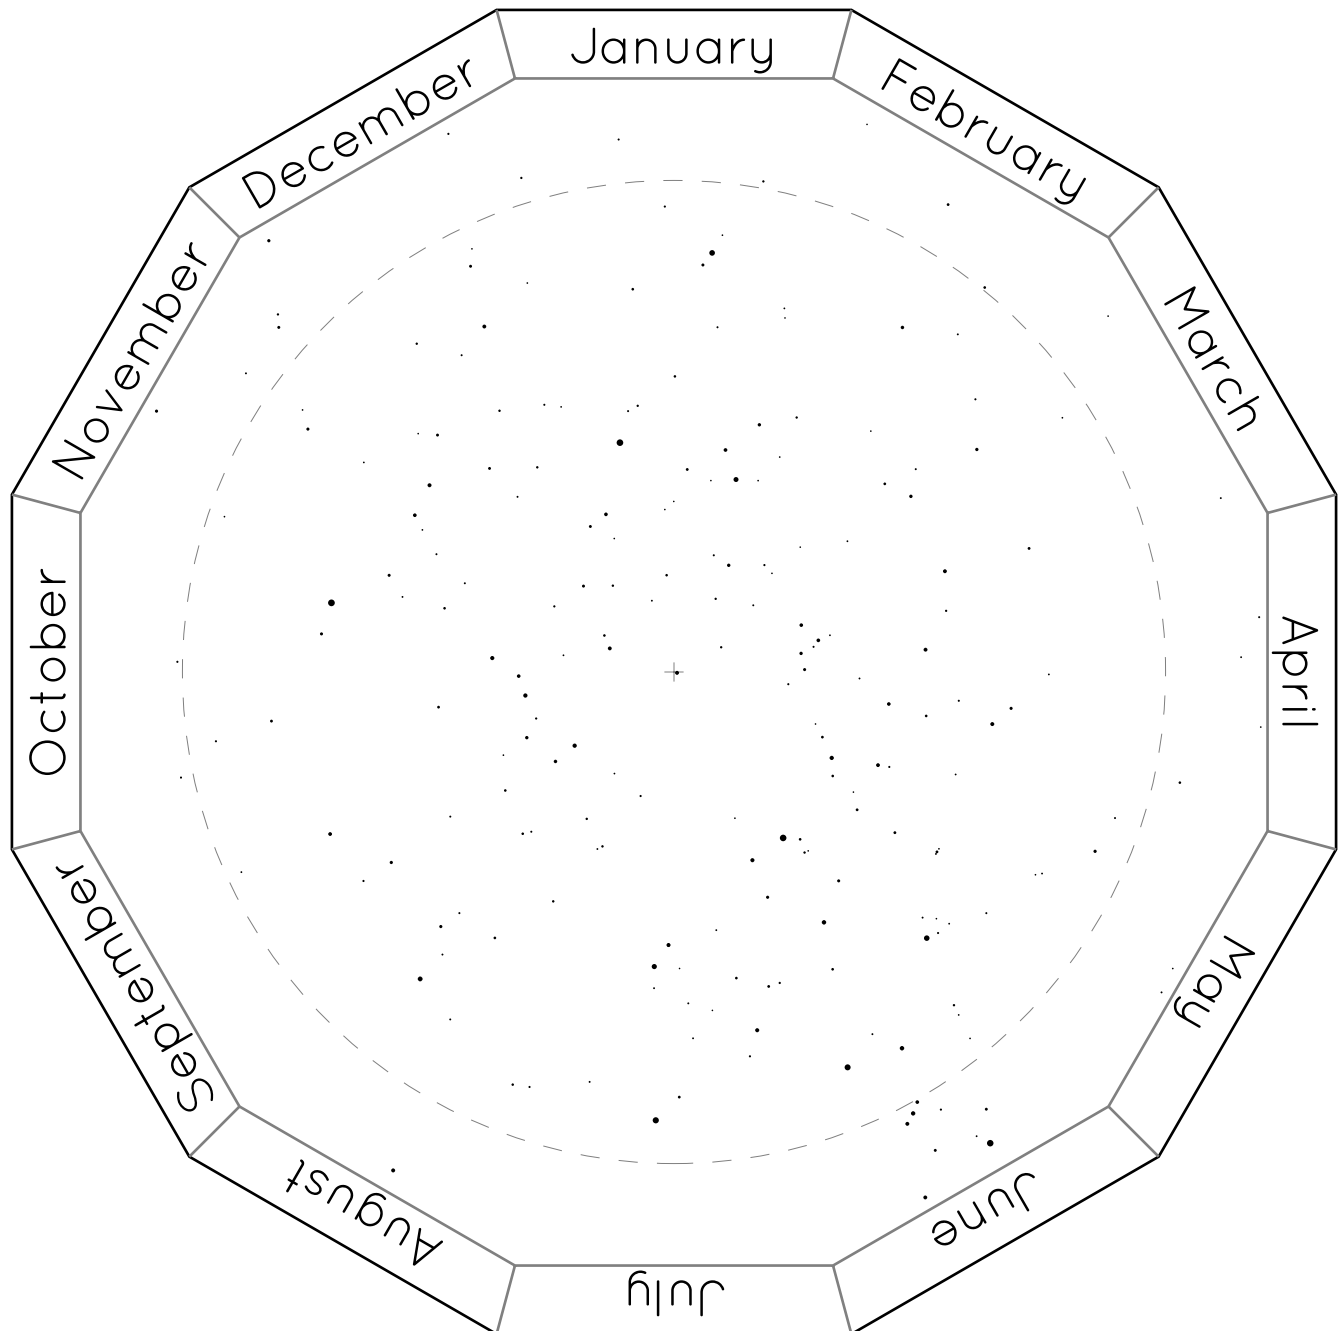

The Northern Hemisphere of Stars

The Southern Hemisphere of Stars

Horizon Covers

For Latitude 20°N