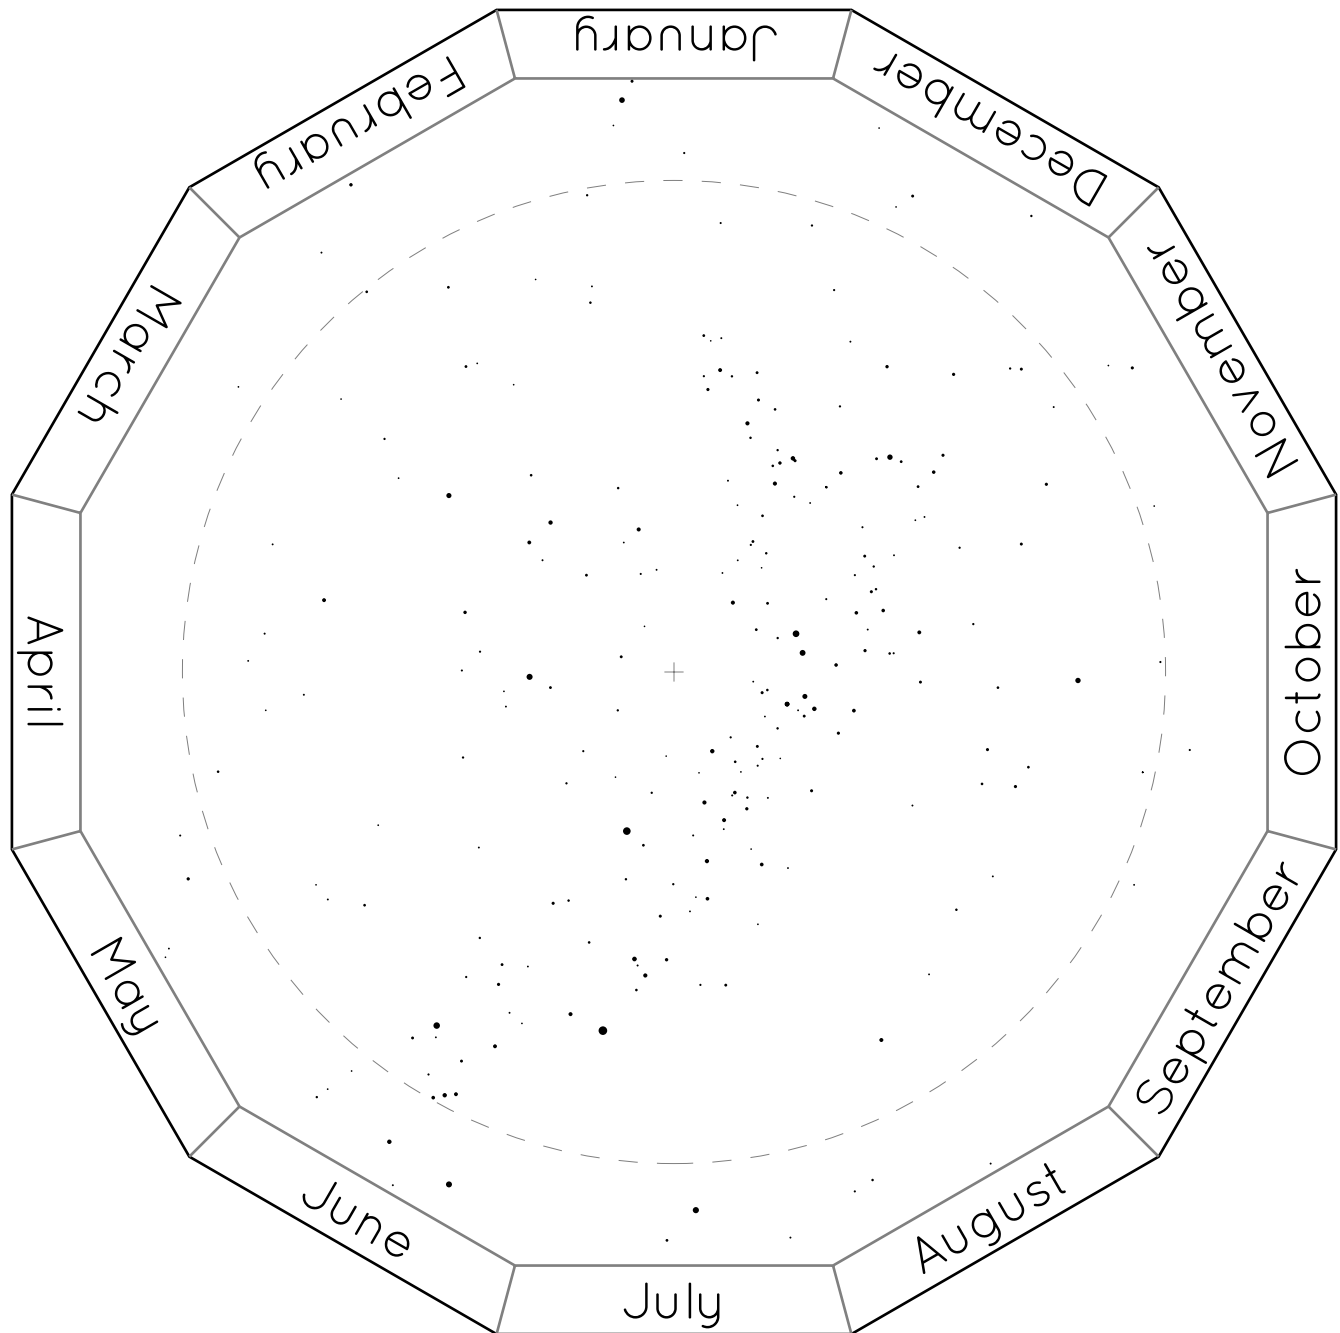

The Northern Hemisphere of Stars

The Southern Hemisphere of Stars

Horizon Covers

For Latitude 20°N