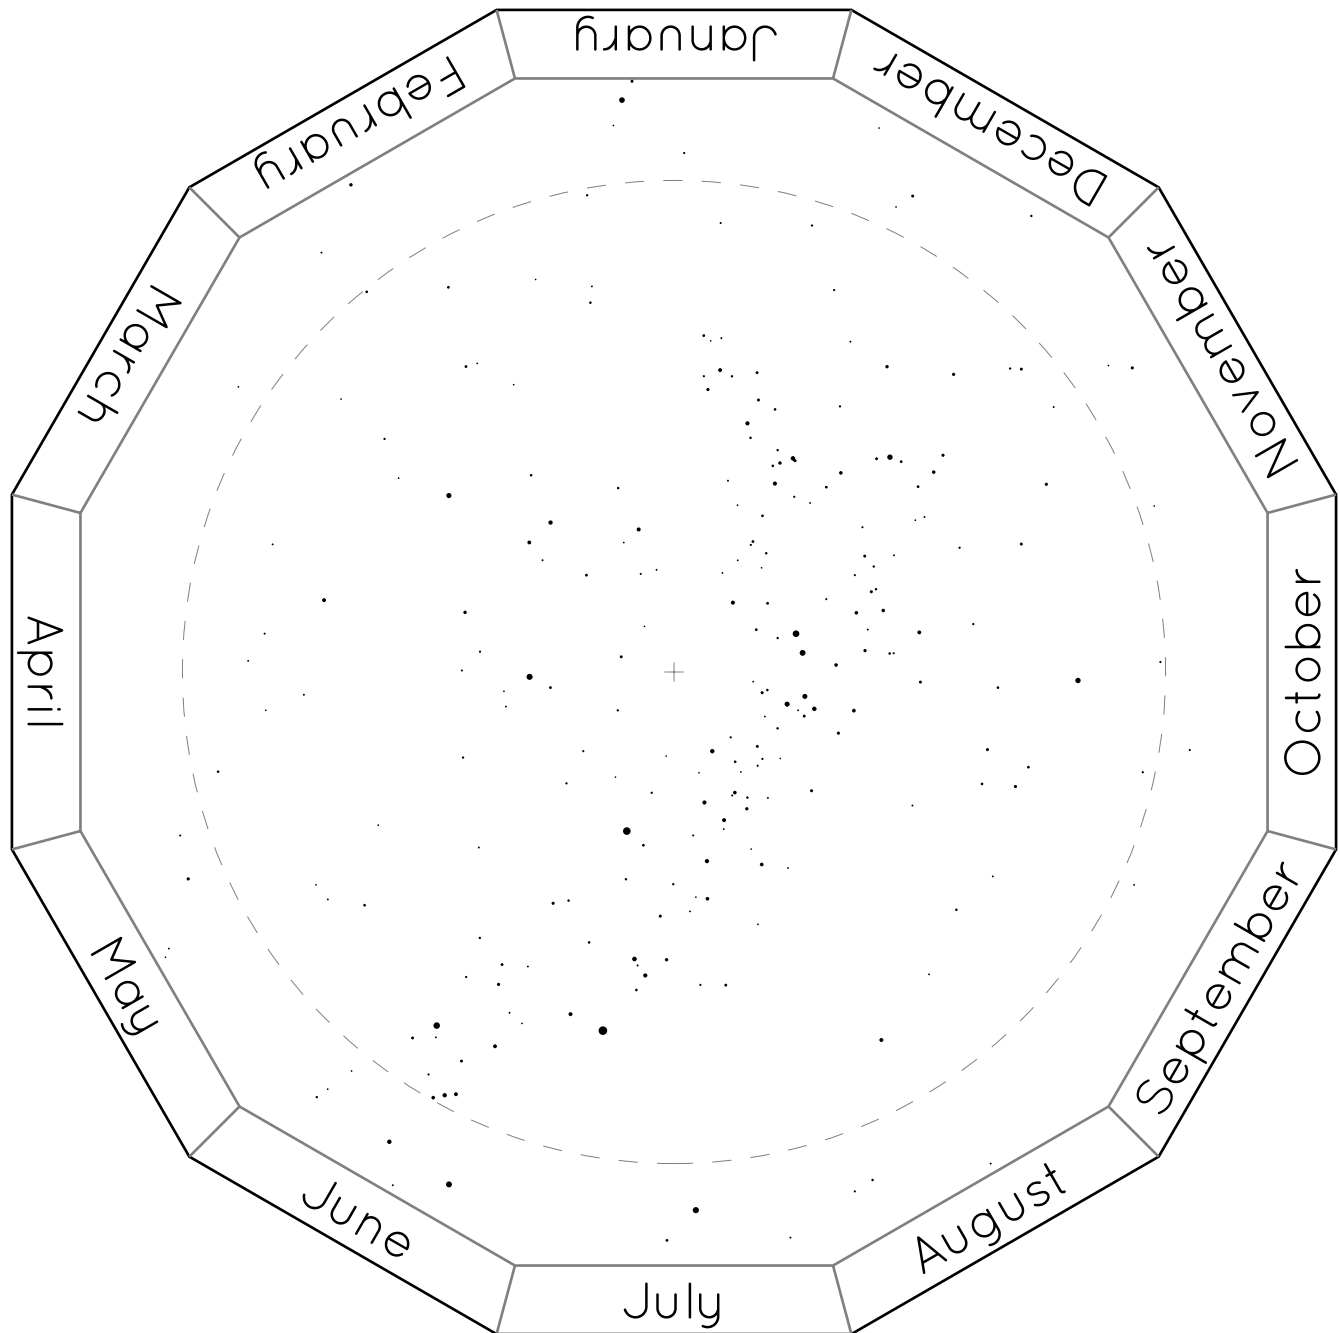

The Northern Hemisphere of Stars

The Southern Hemisphere of Stars

Horizon Covers

For Latitude 20°S