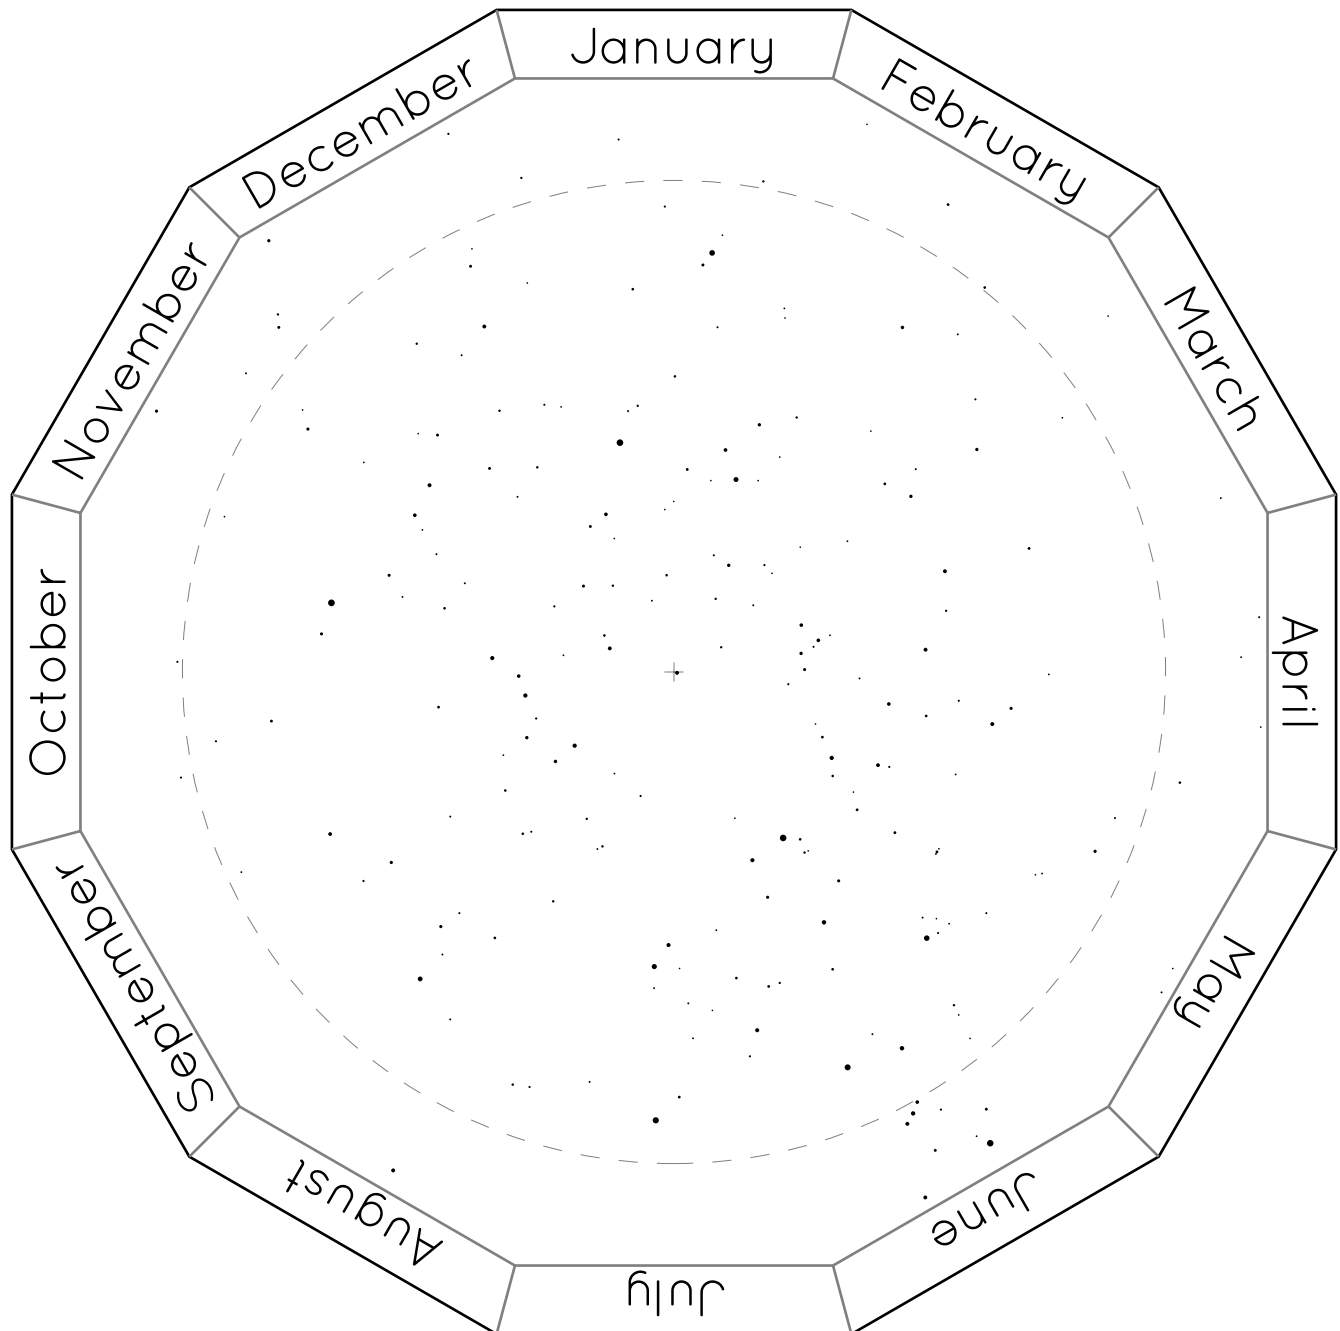

The Northern Hemisphere of Stars

The Southern Hemisphere of Stars

Horizon Covers

For Latitude 20°S