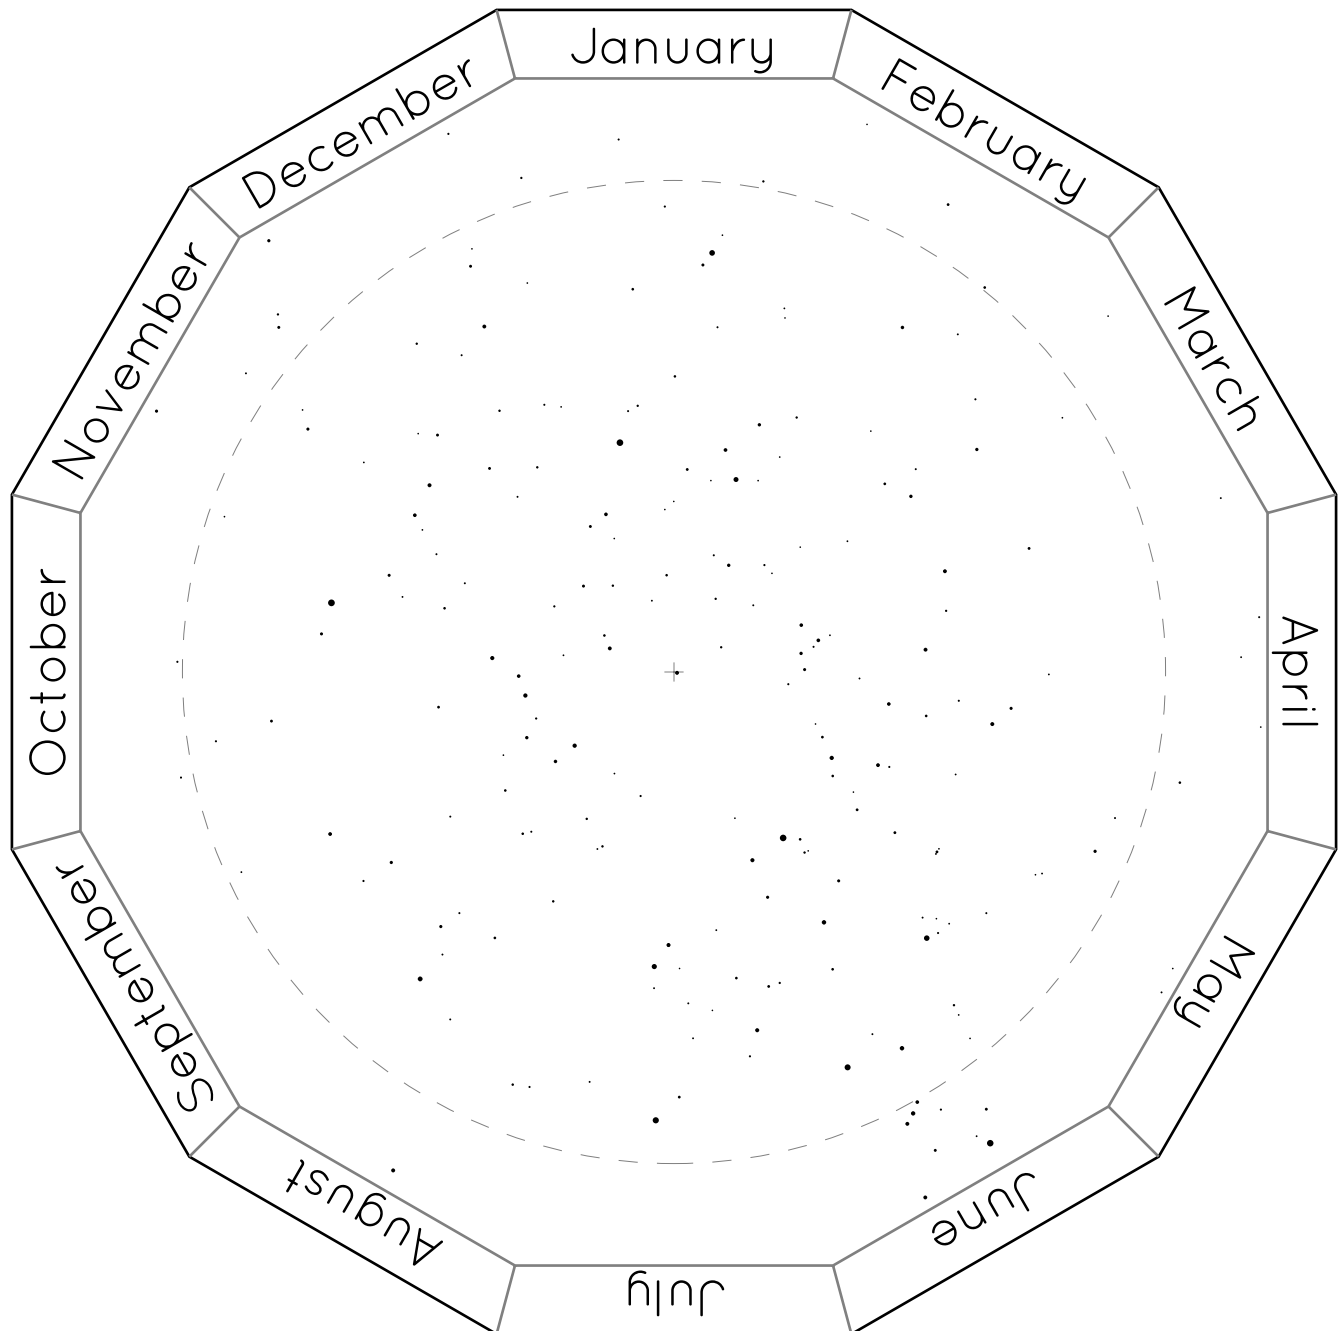

The Northern Hemisphere of Stars

The Southern Hemisphere of Stars

Horizon Covers

For Latitude 30°N