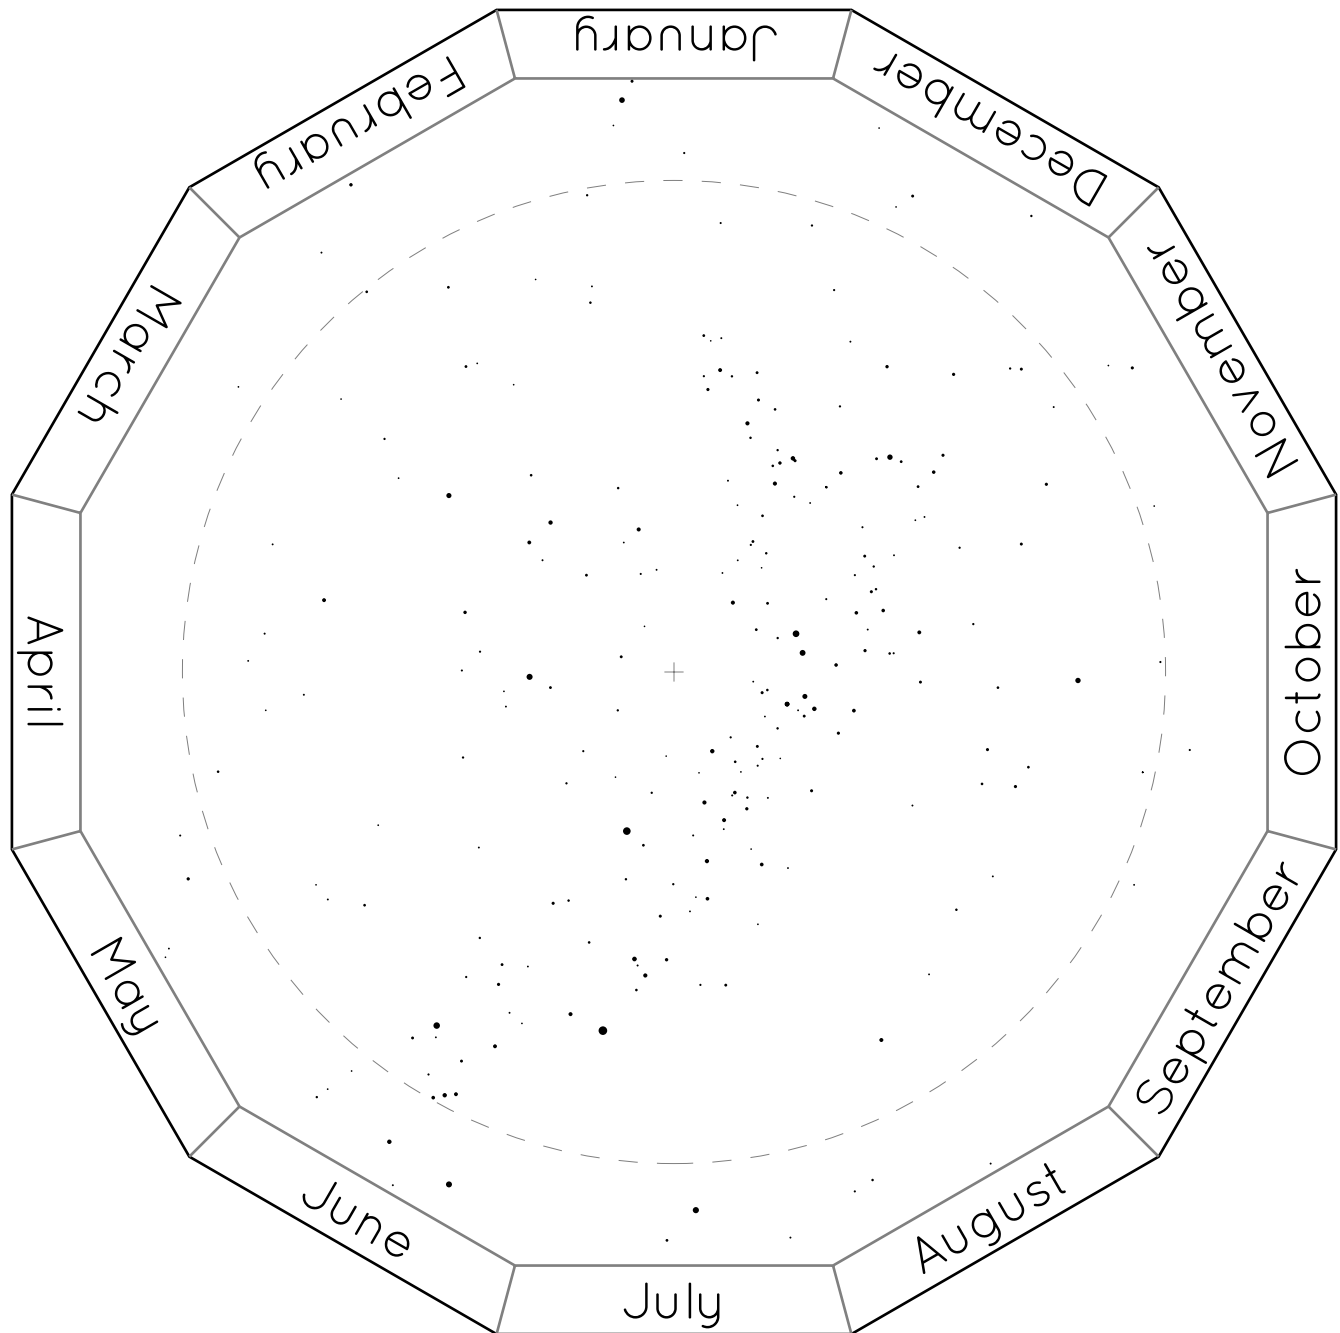

The Northern Hemisphere of Stars

The Southern Hemisphere of Stars

Horizon Covers

For Latitude 30°N