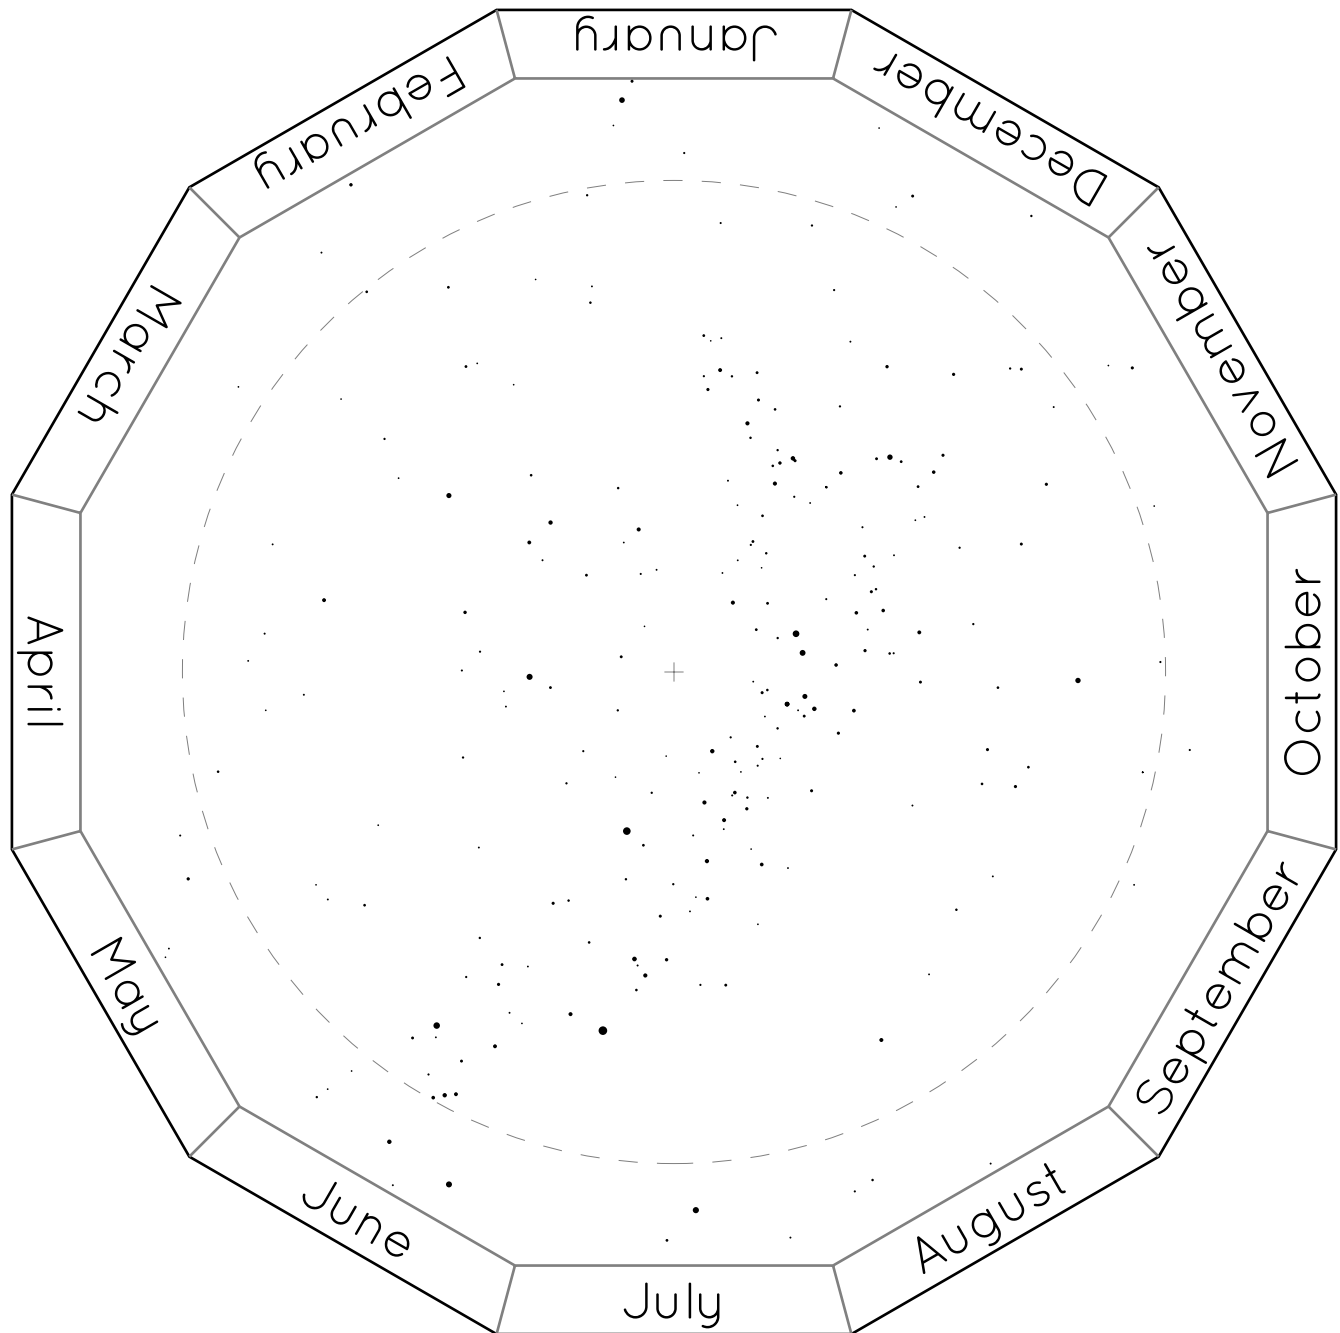

# The Northern Hemisphere of Stars

# The Southern Hemisphere of Stars

# Horizon Covers

For Latitude 30°S