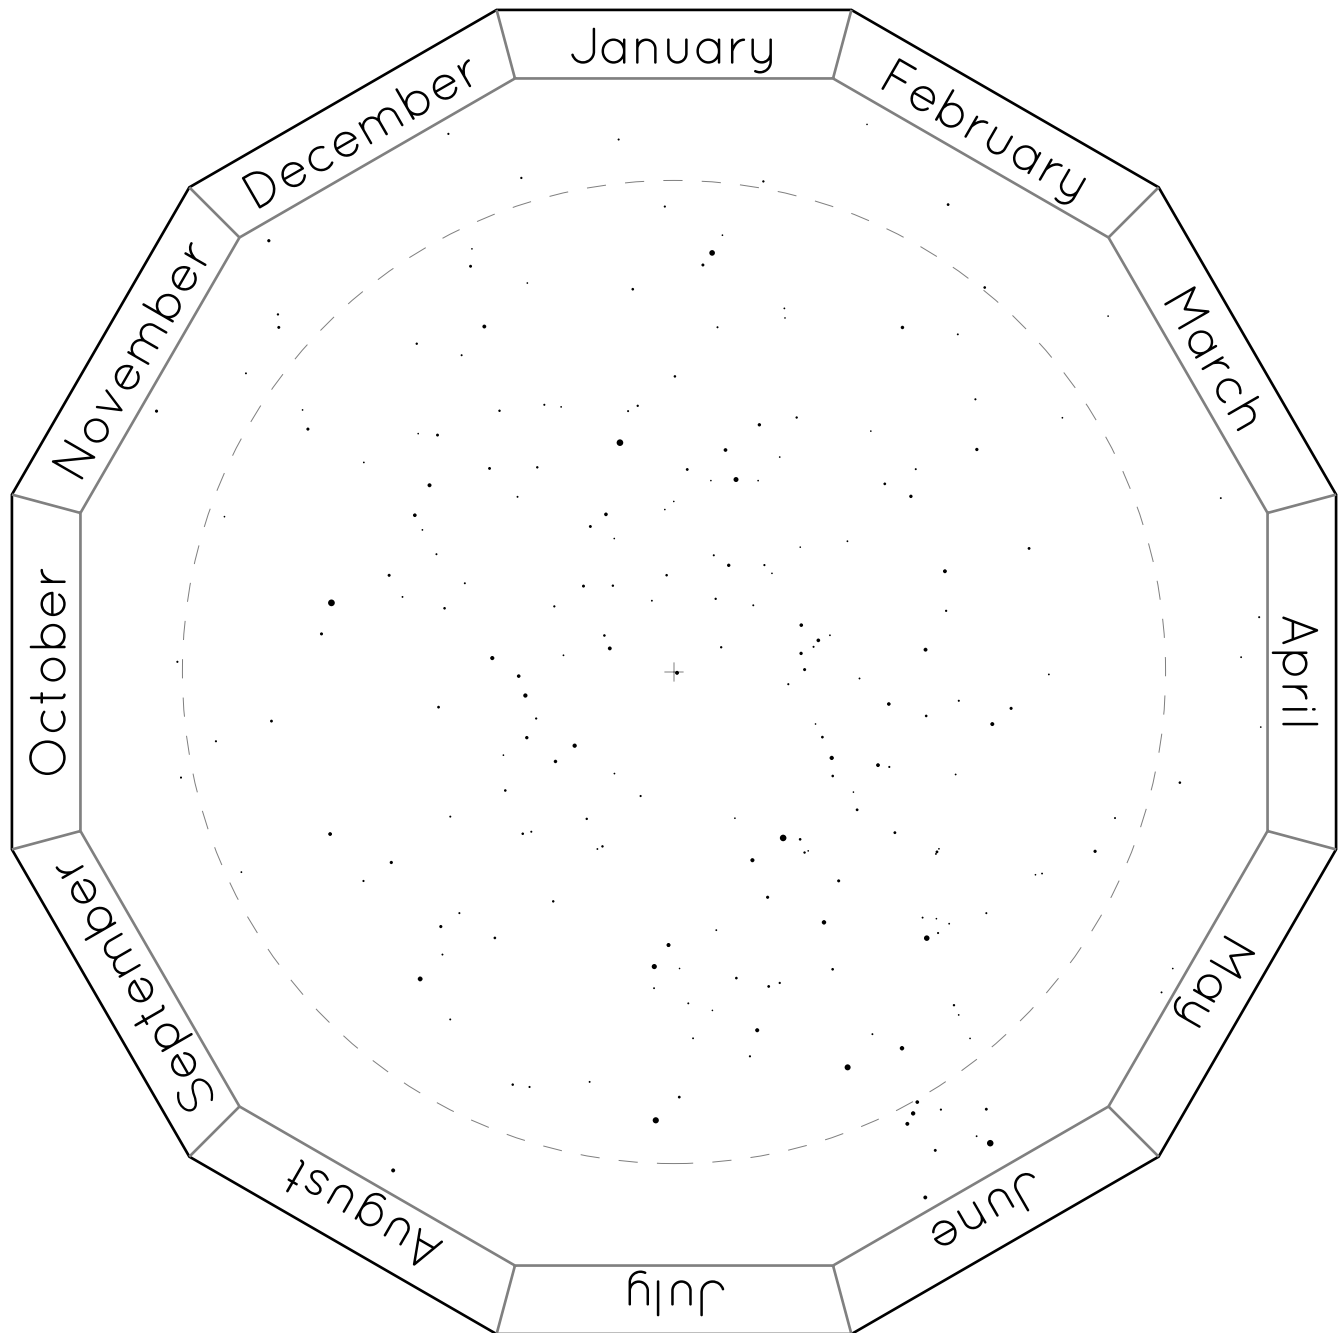

# The Northern Hemisphere of Stars

# The Southern Hemisphere of Stars

# Horizon Covers

For Latitude 30°S