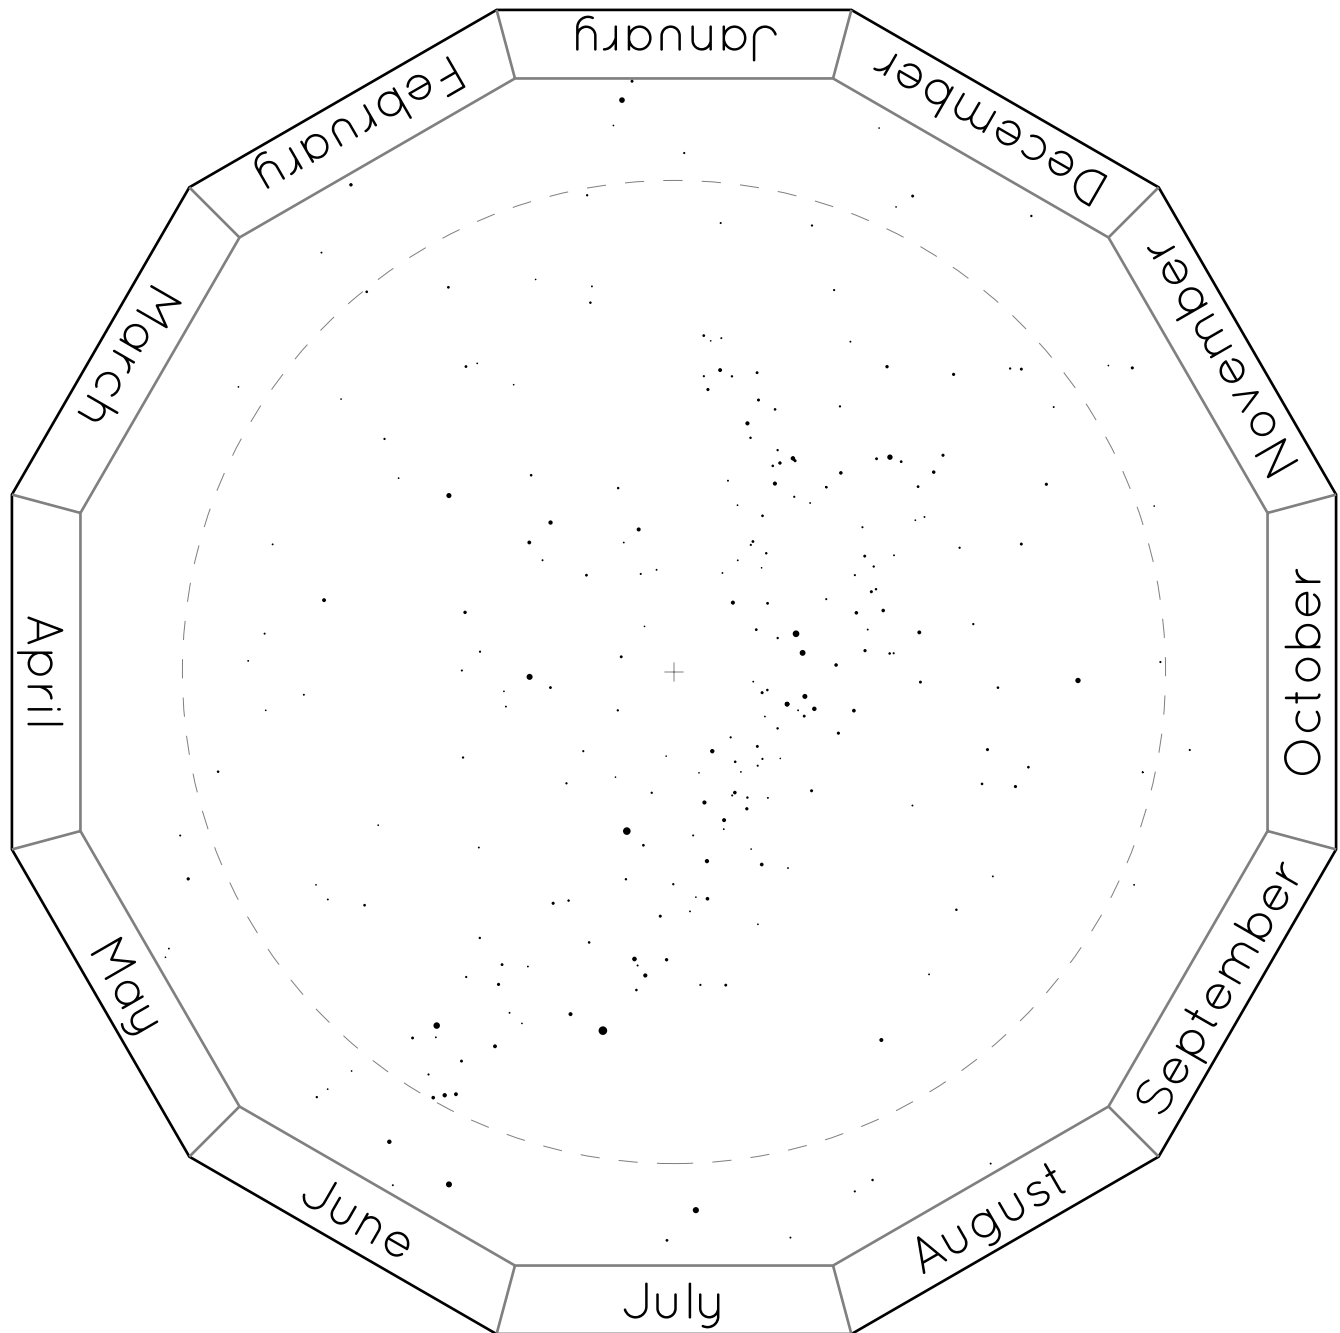

The Northern Hemisphere of Stars

The Southern Hemisphere of Stars

Horizon Covers

For Latitude 40°N