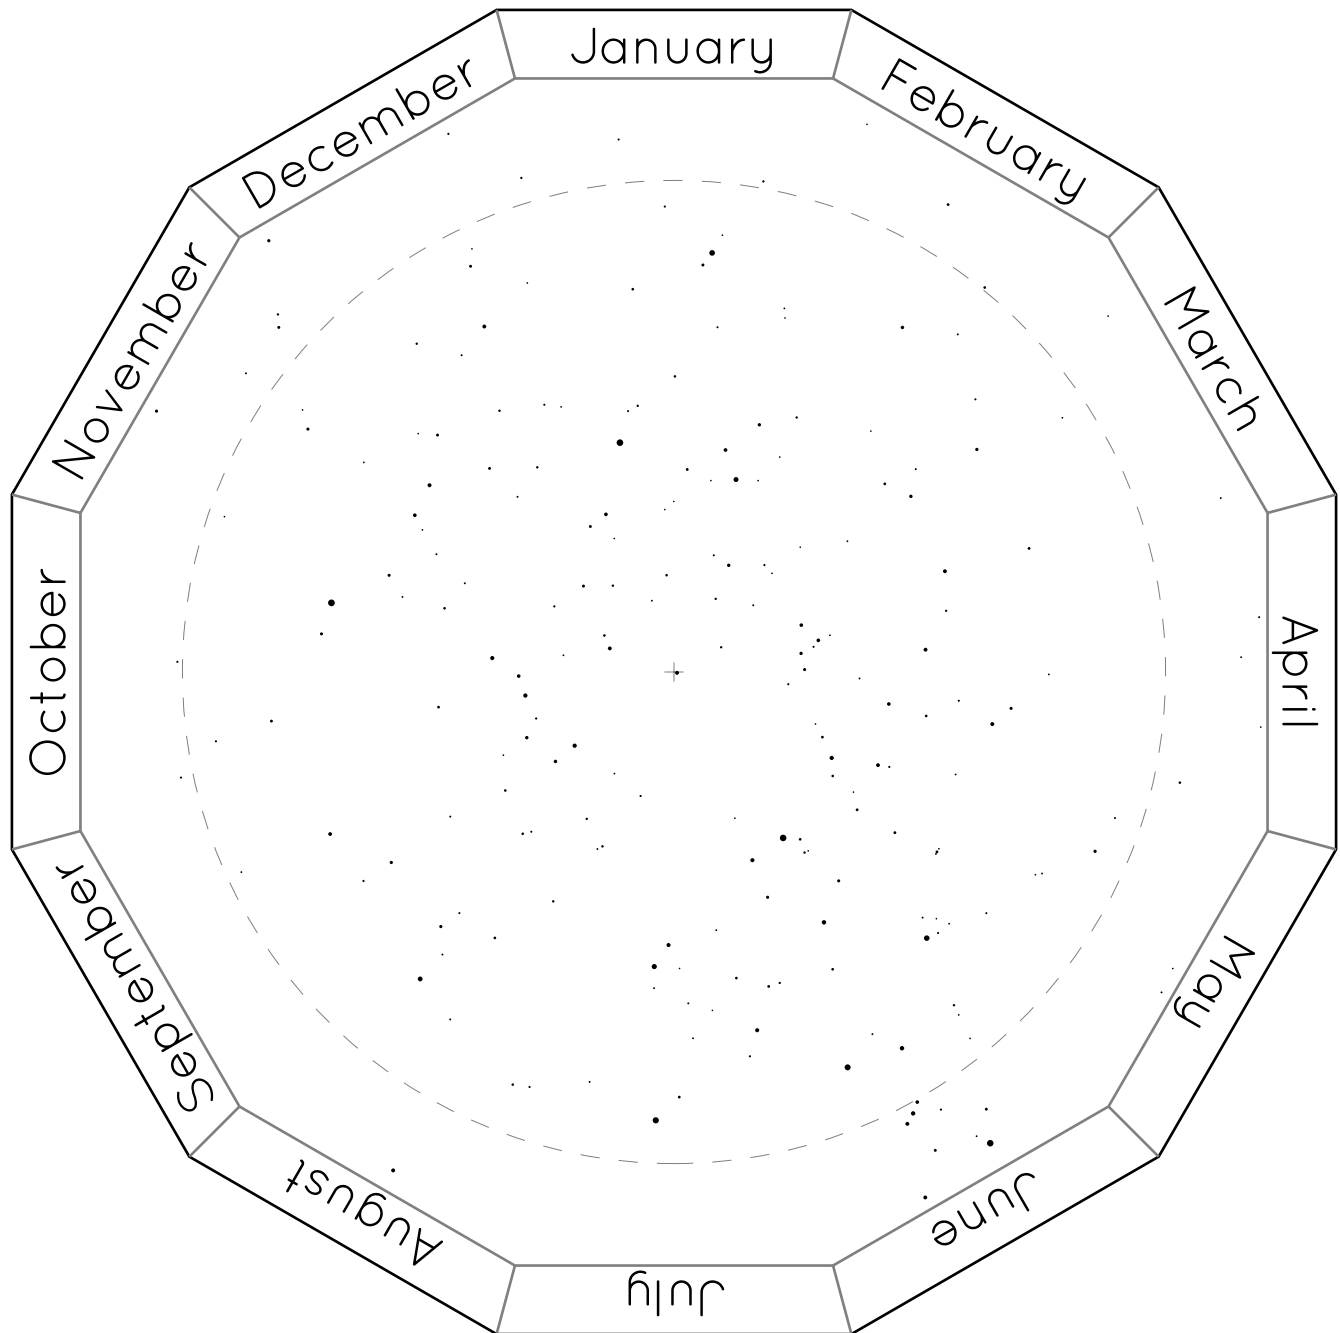

The Northern Hemisphere of Stars

The Southern Hemisphere of Stars

Horizon Covers

For Latitude 40°N