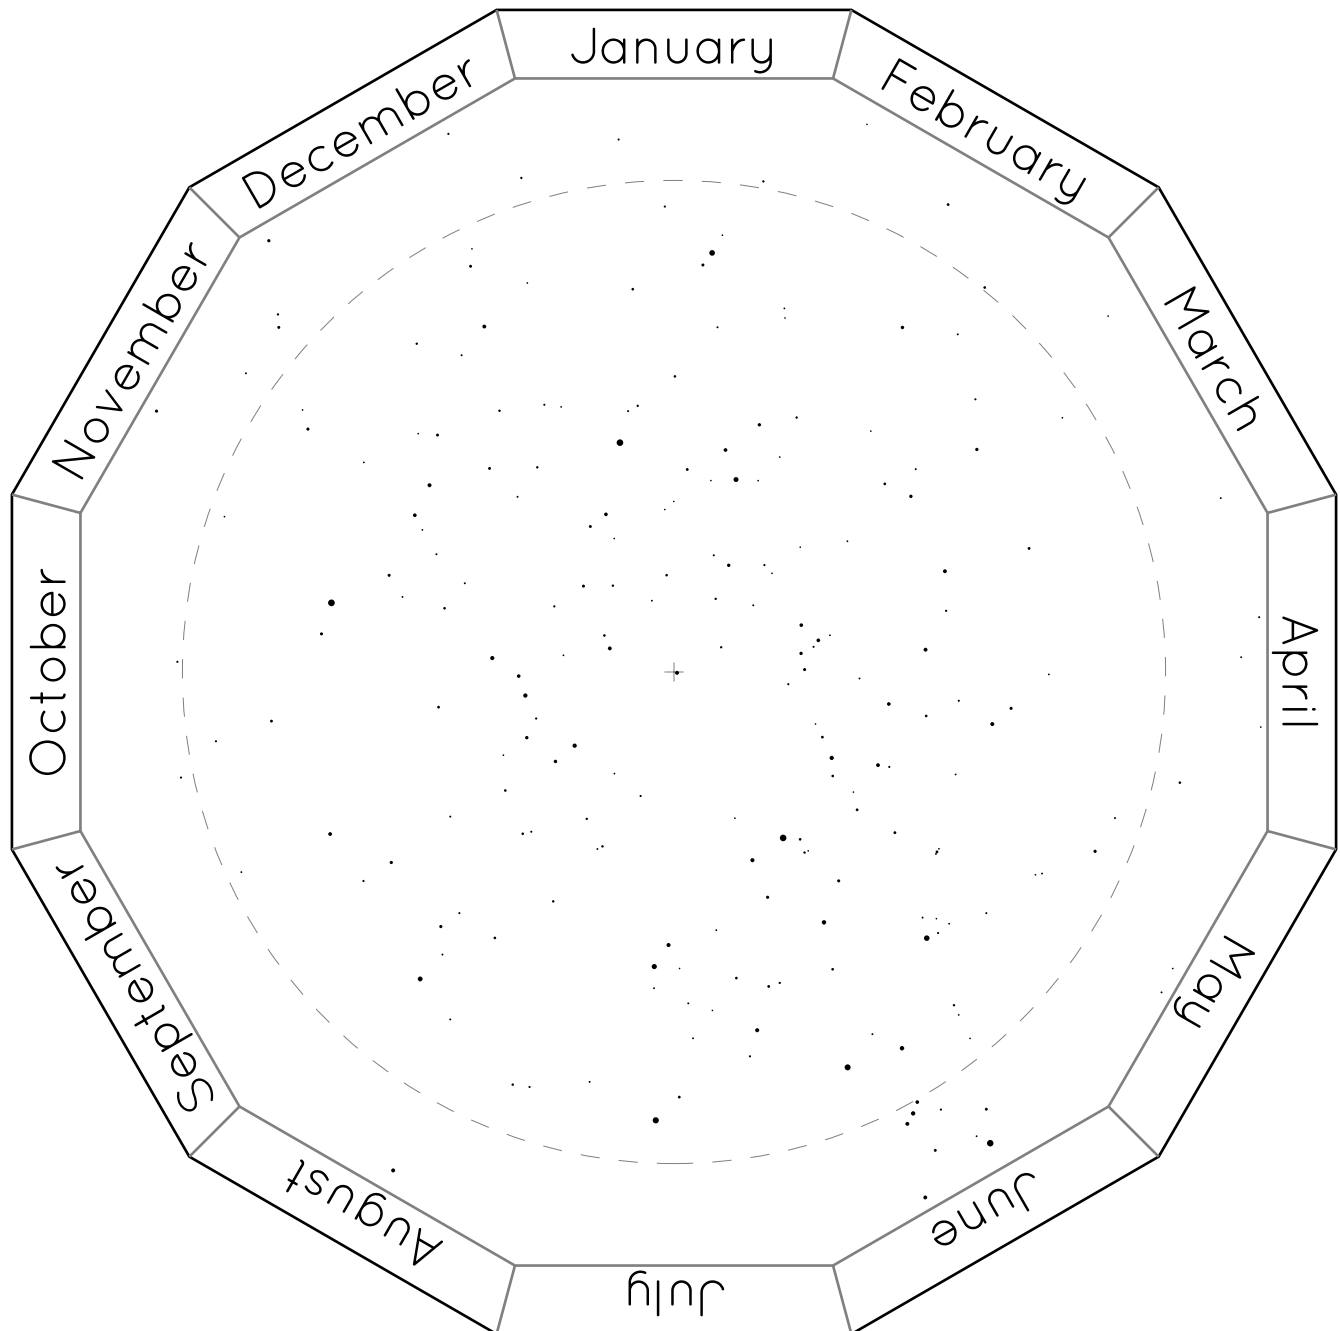

The Northern Hemisphere of Stars

The Southern Hemisphere of Stars

Horizon Covers

For Latitude 40°S