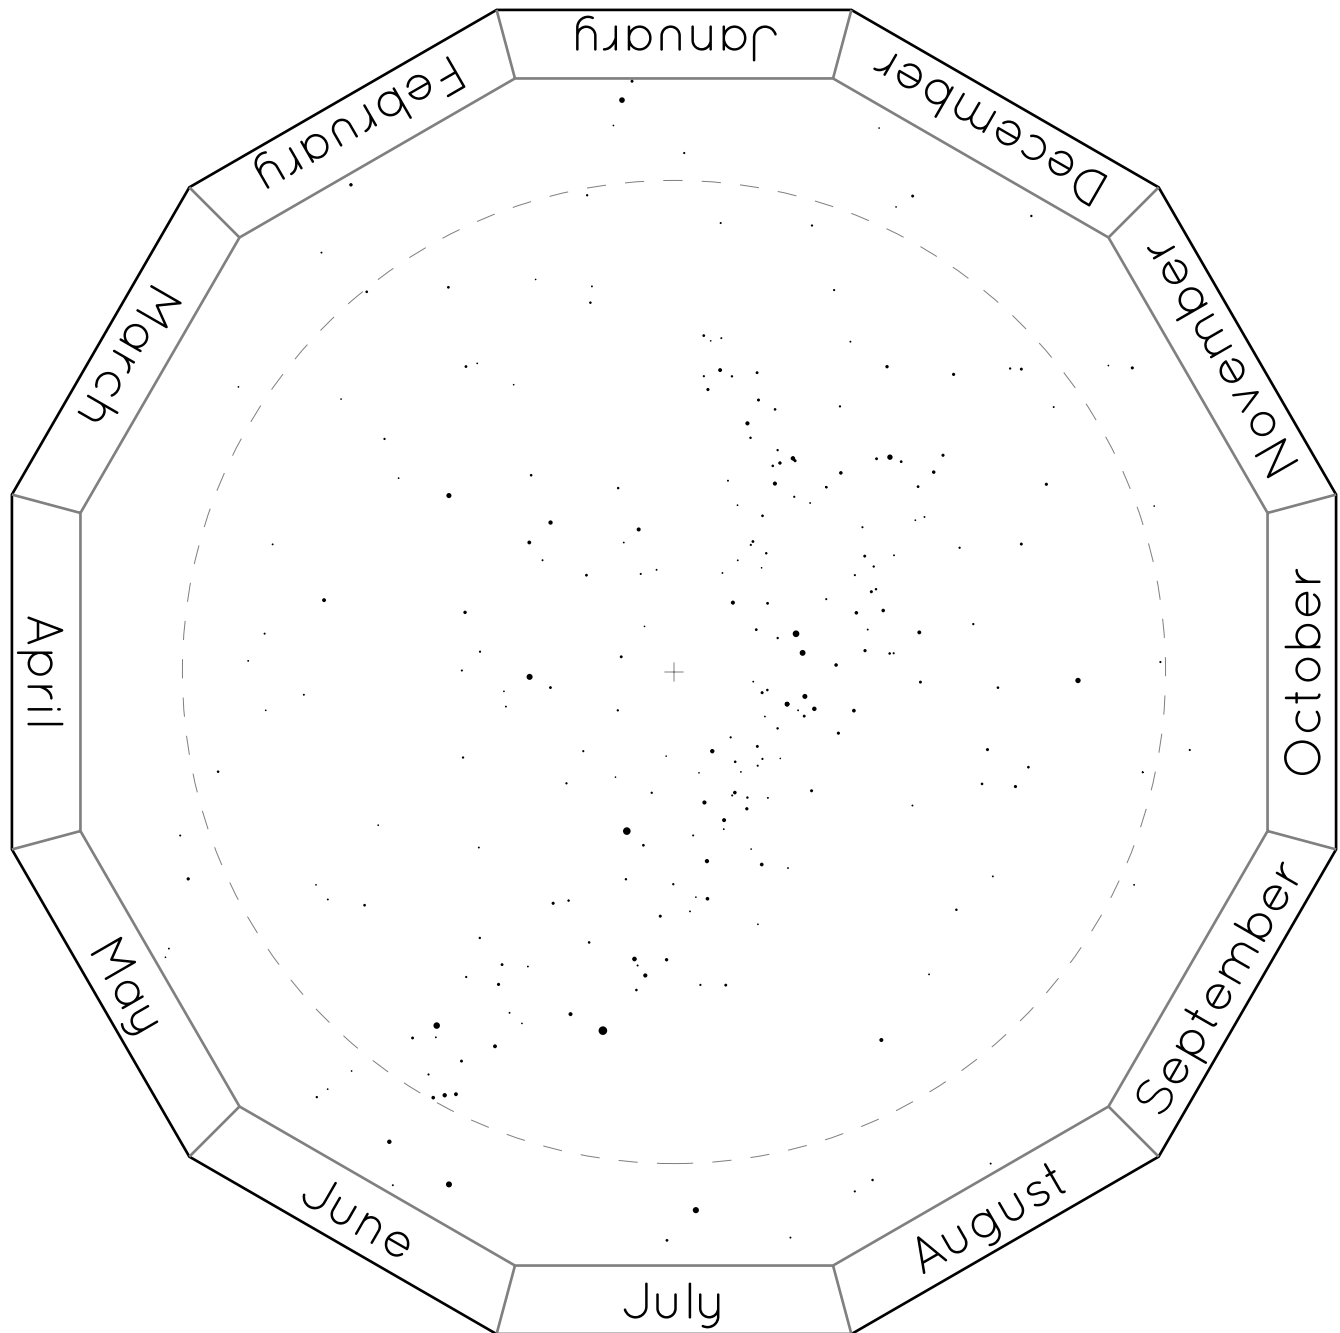

The Northern Hemisphere of Stars

The Southern Hemisphere of Stars

Horizon Covers

For Latitude 40°S