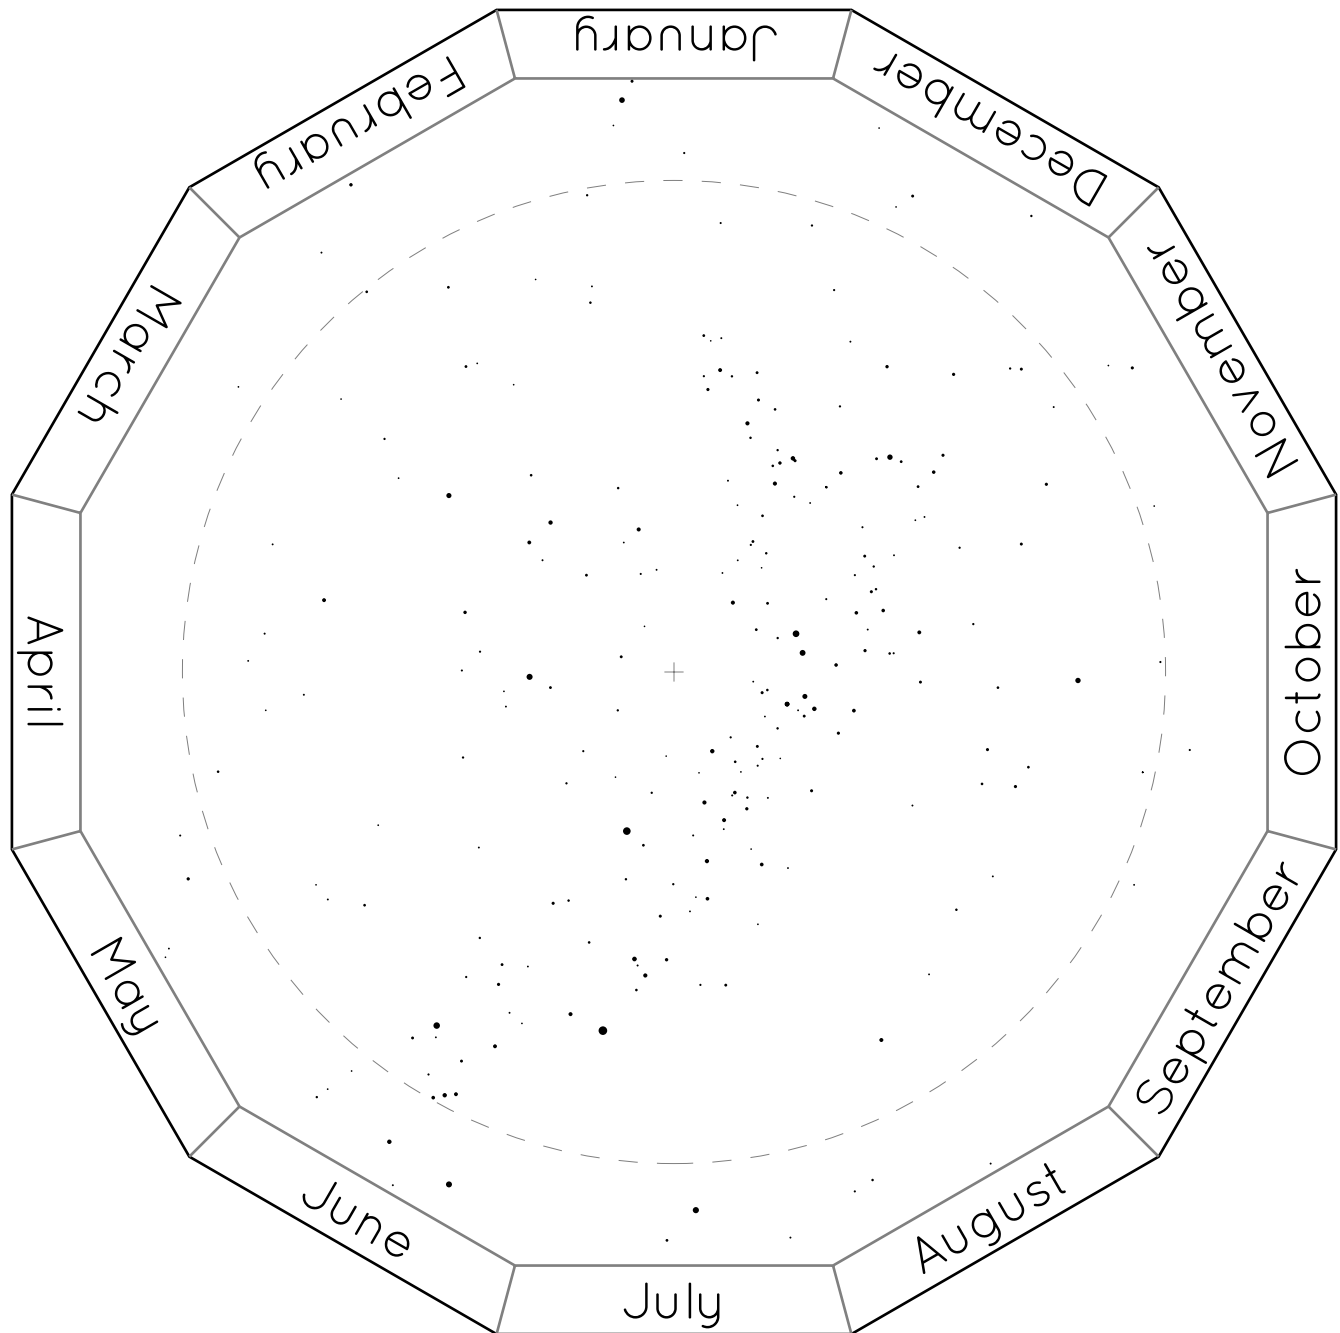

The Northern Hemisphere of Stars

The Southern Hemisphere of Stars

Horizon Covers

For Latitude 50°N