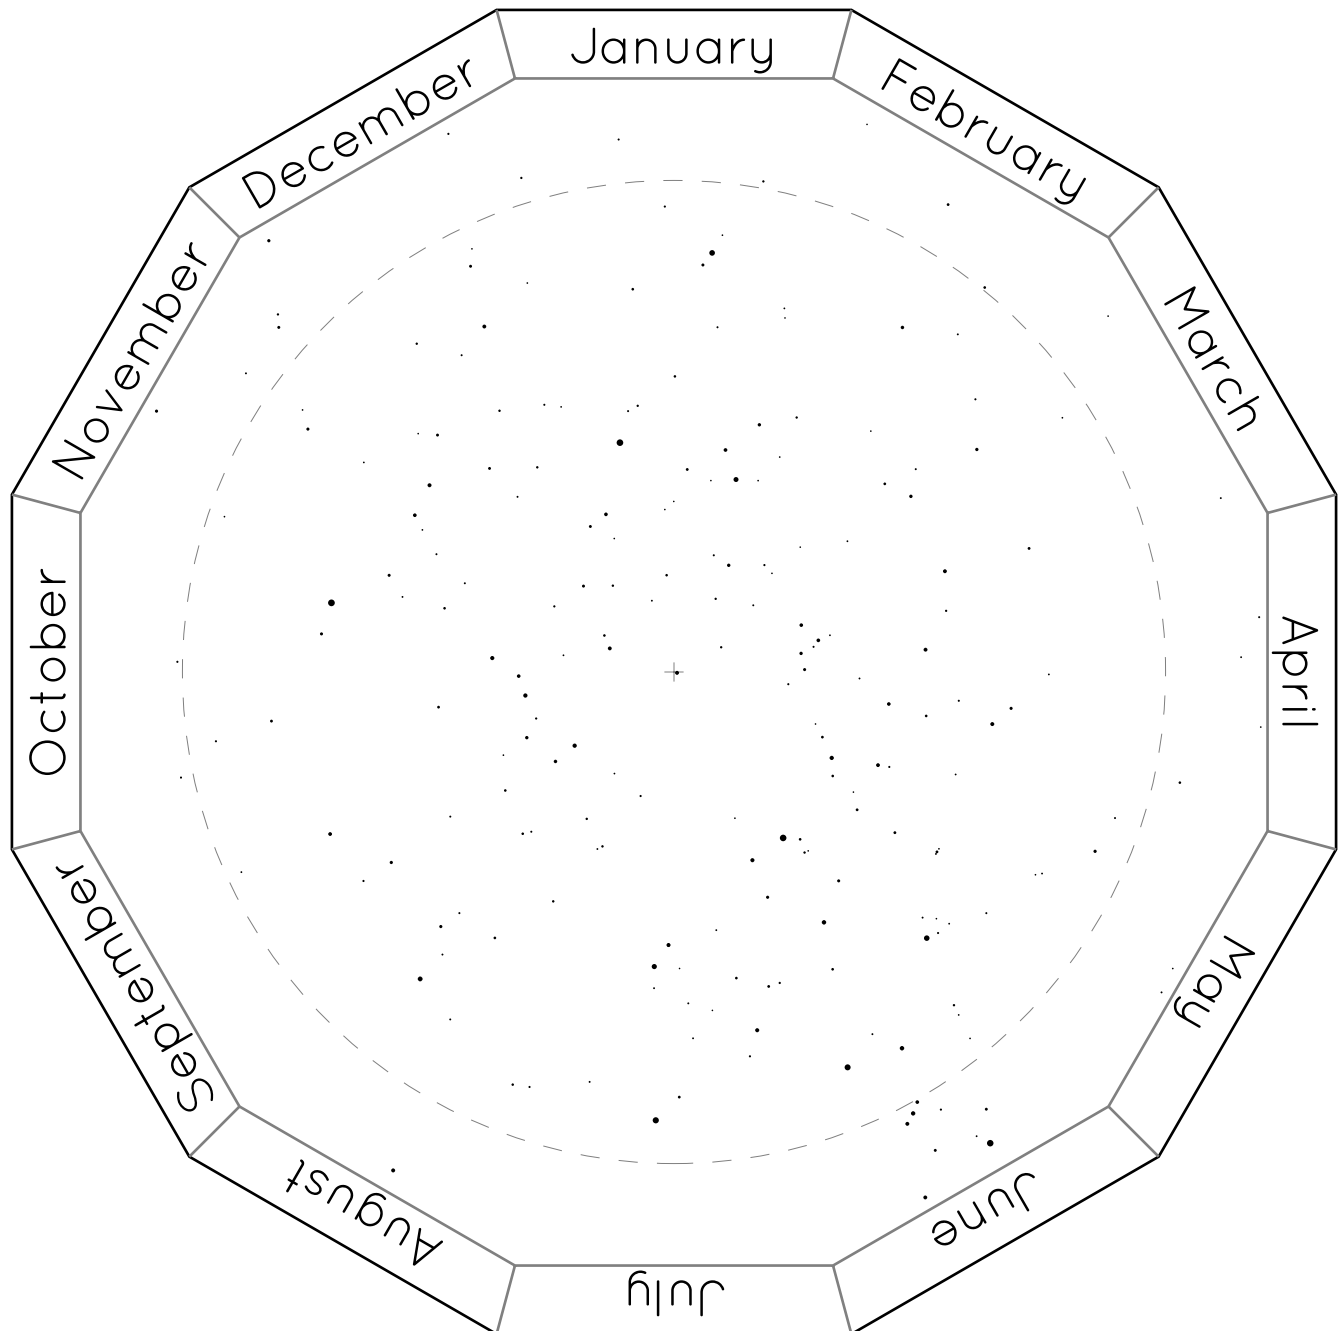

The Northern Hemisphere of Stars

The Southern Hemisphere of Stars

Horizon Covers

For Latitude 50°N