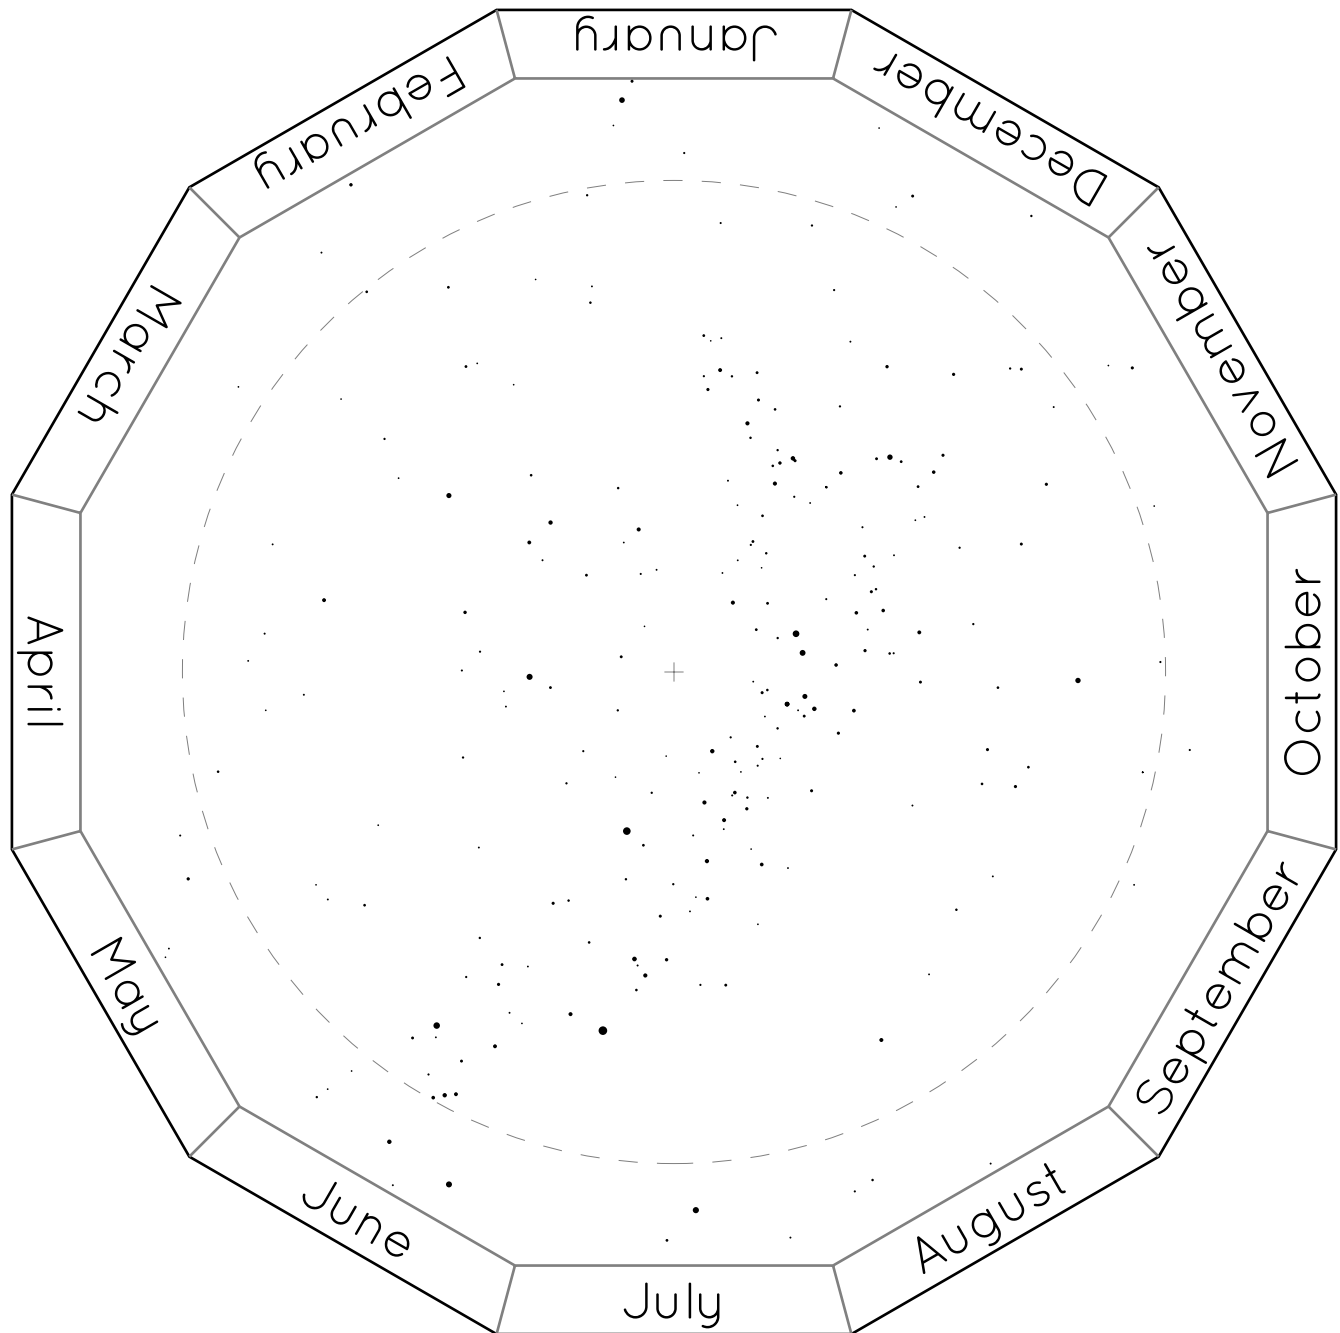

# The Northern Hemisphere of Stars

# The Southern Hemisphere of Stars

# Horizon Covers

For Latitude 50°S