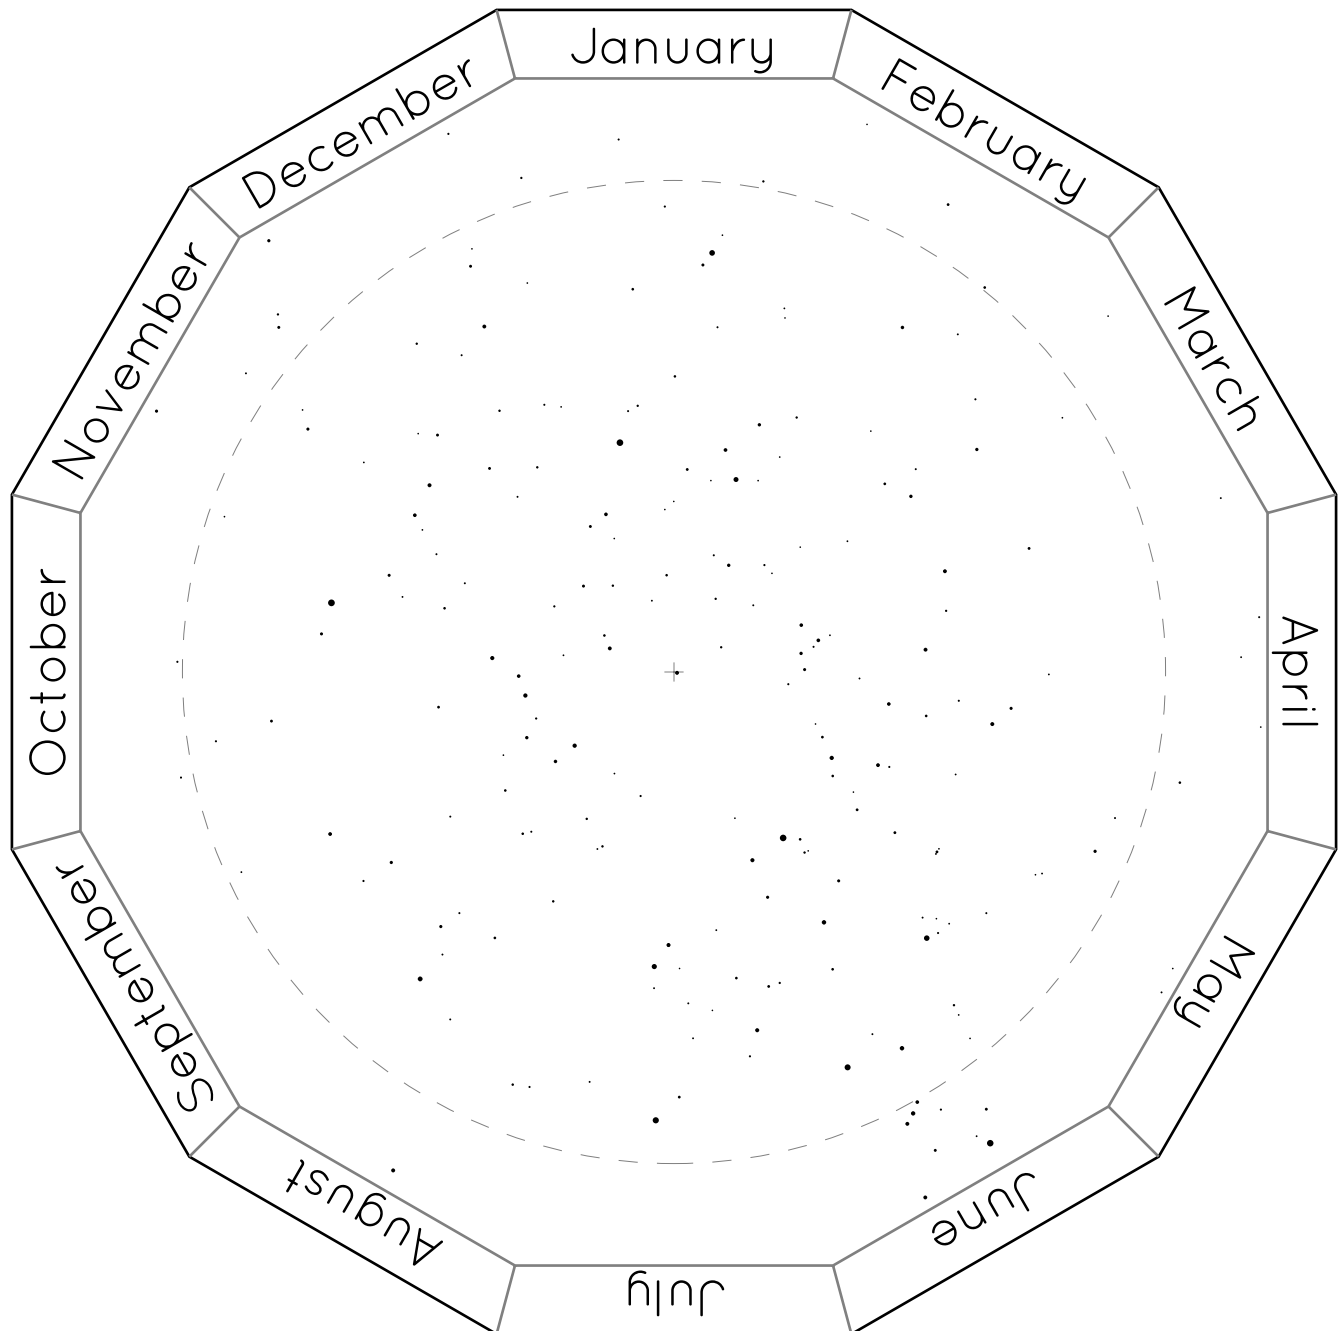

# The Northern Hemisphere of Stars

# The Southern Hemisphere of Stars

# Horizon Covers

For Latitude 50°S