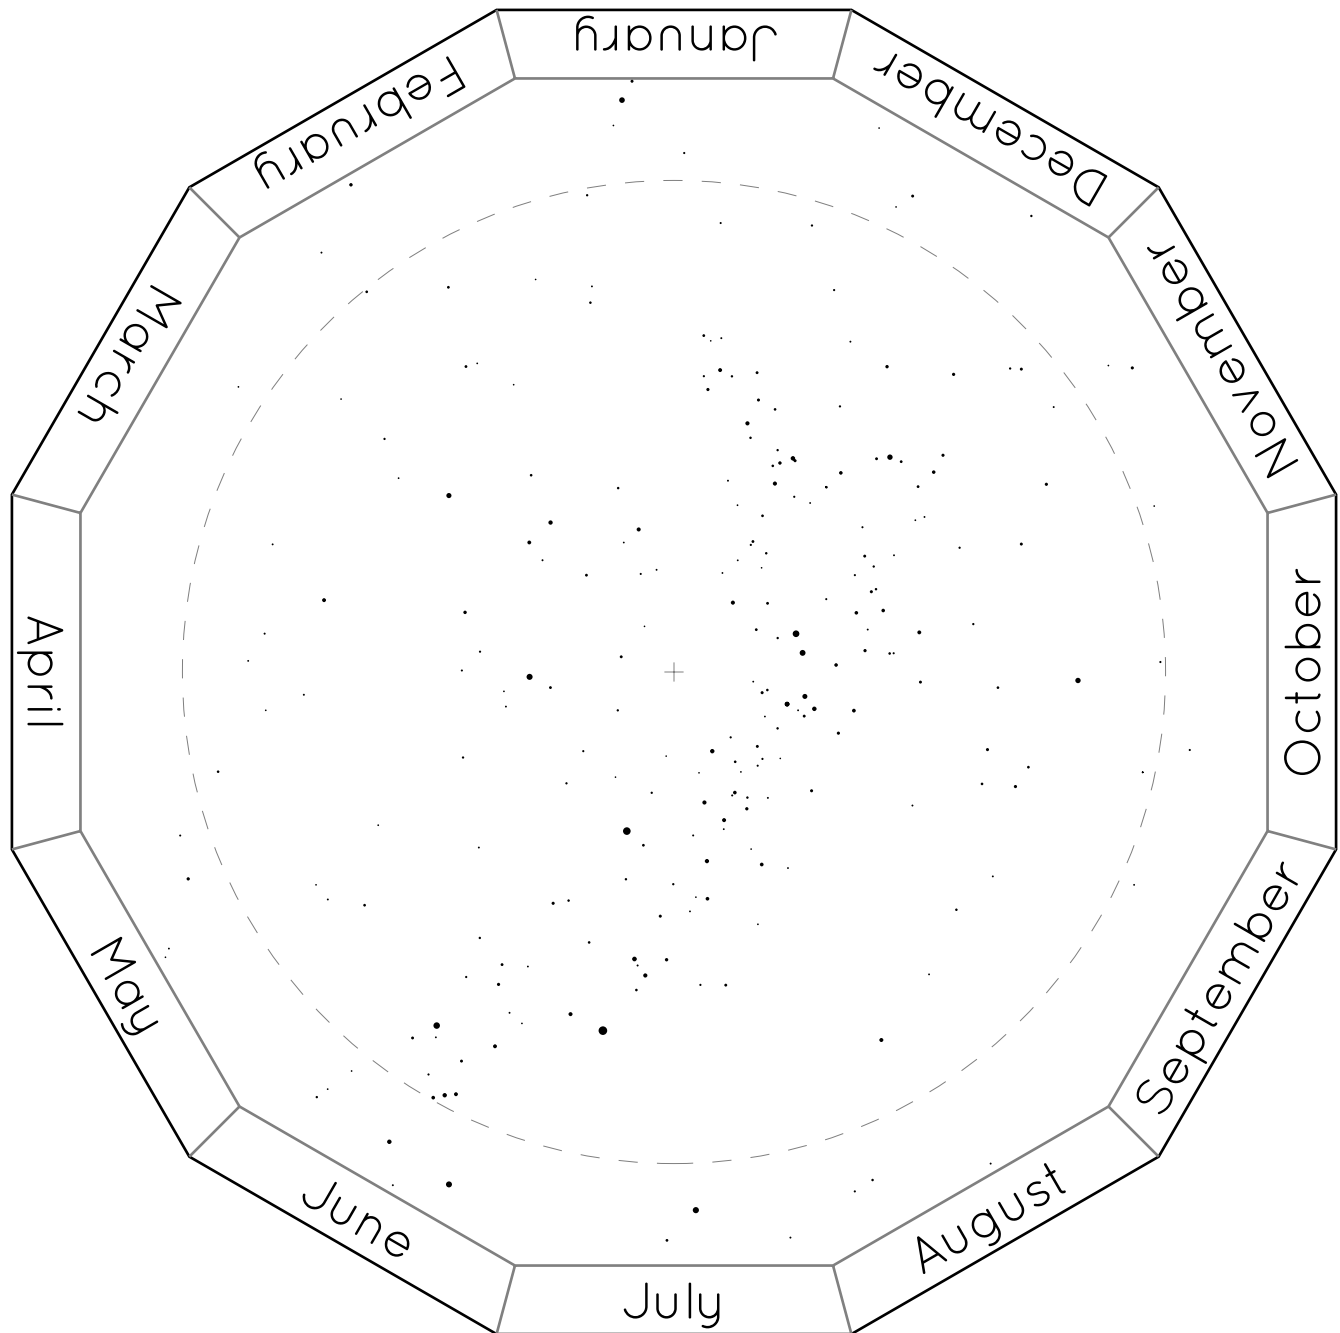

The Northern Hemisphere of Stars

The Southern Hemisphere of Stars

Horizon Covers

For Latitude 60°N