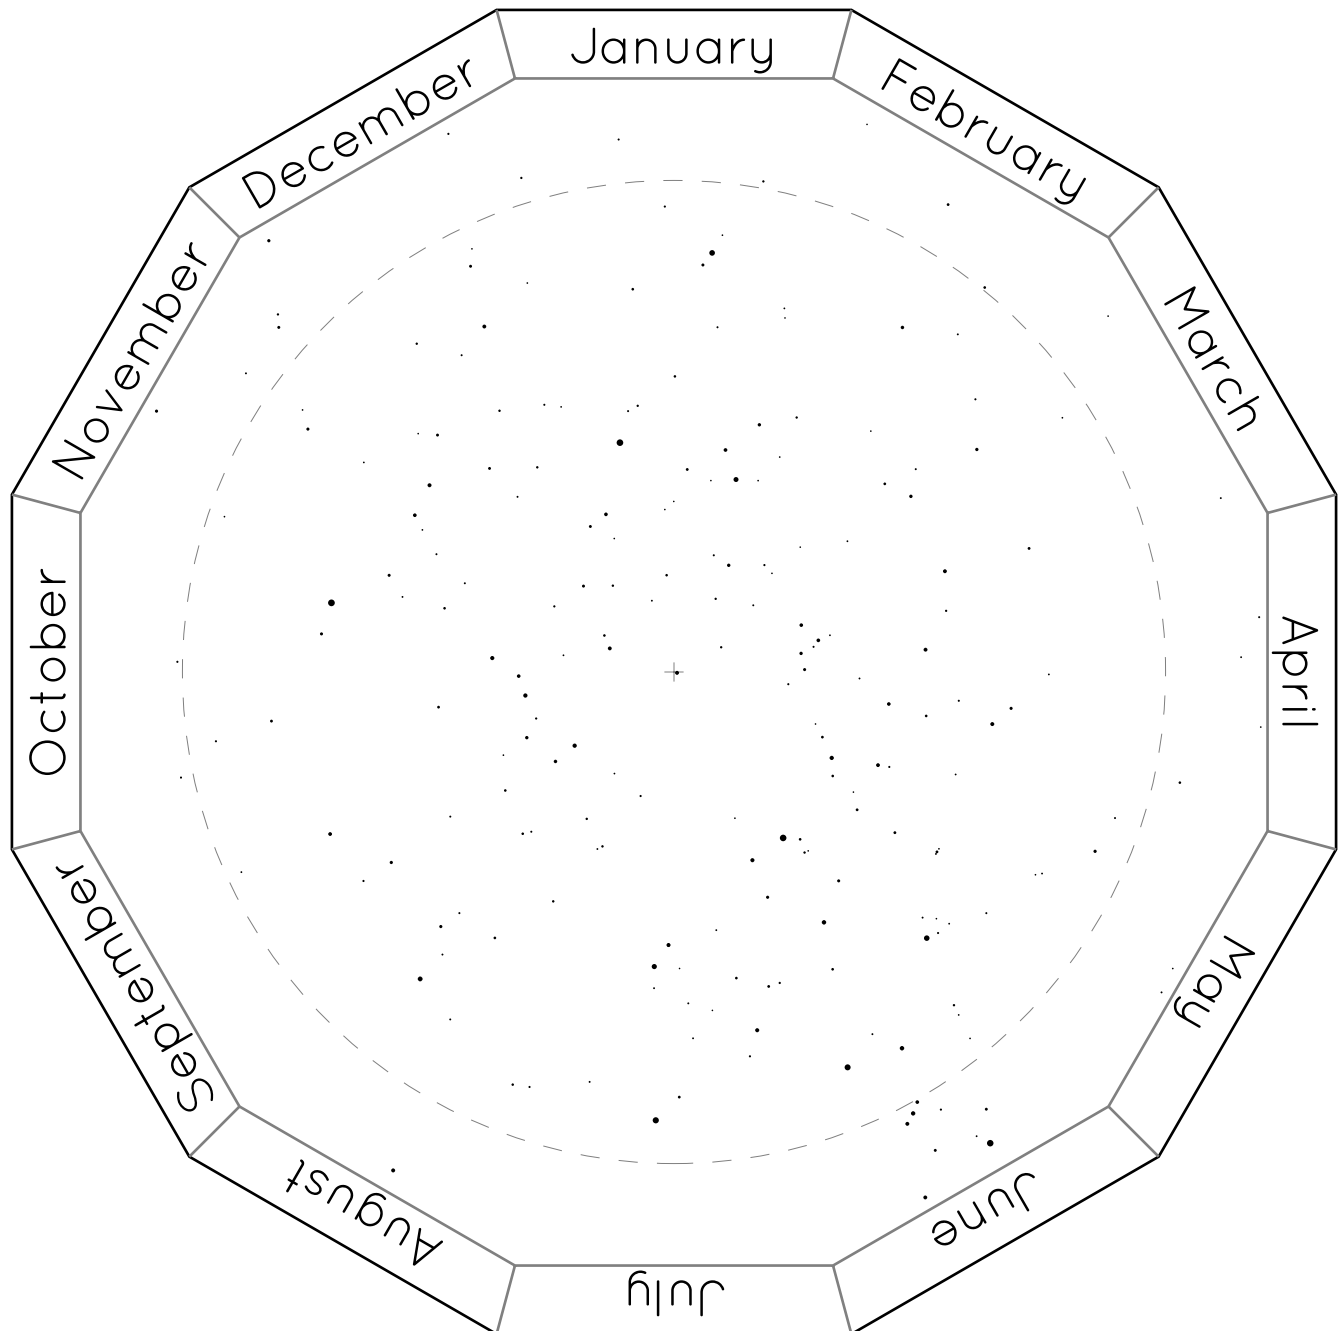

The Northern Hemisphere of Stars

The Southern Hemisphere of Stars

Horizon Covers

For Latitude 60°N