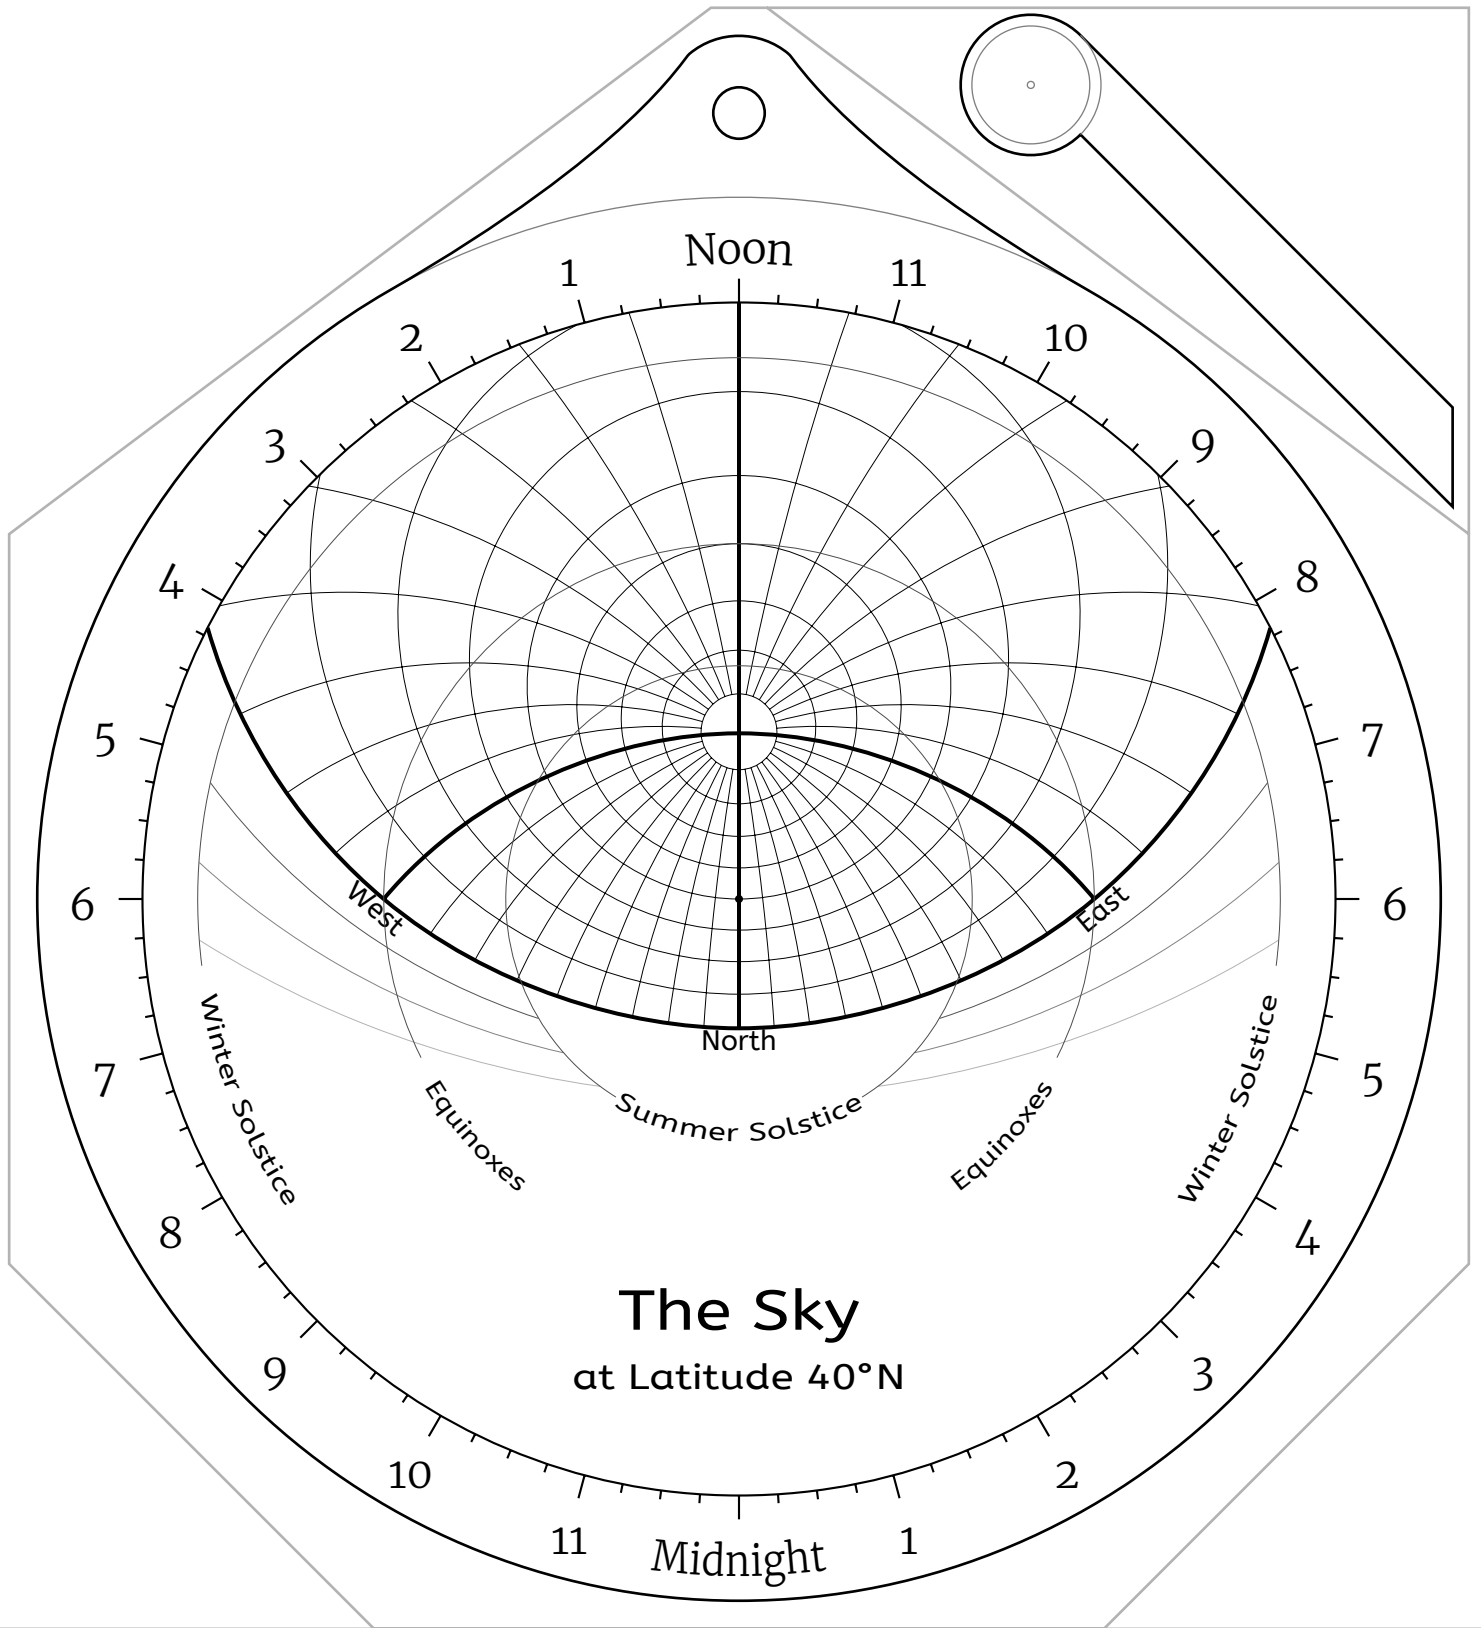

Front Side

Back Side

Celestial Disk