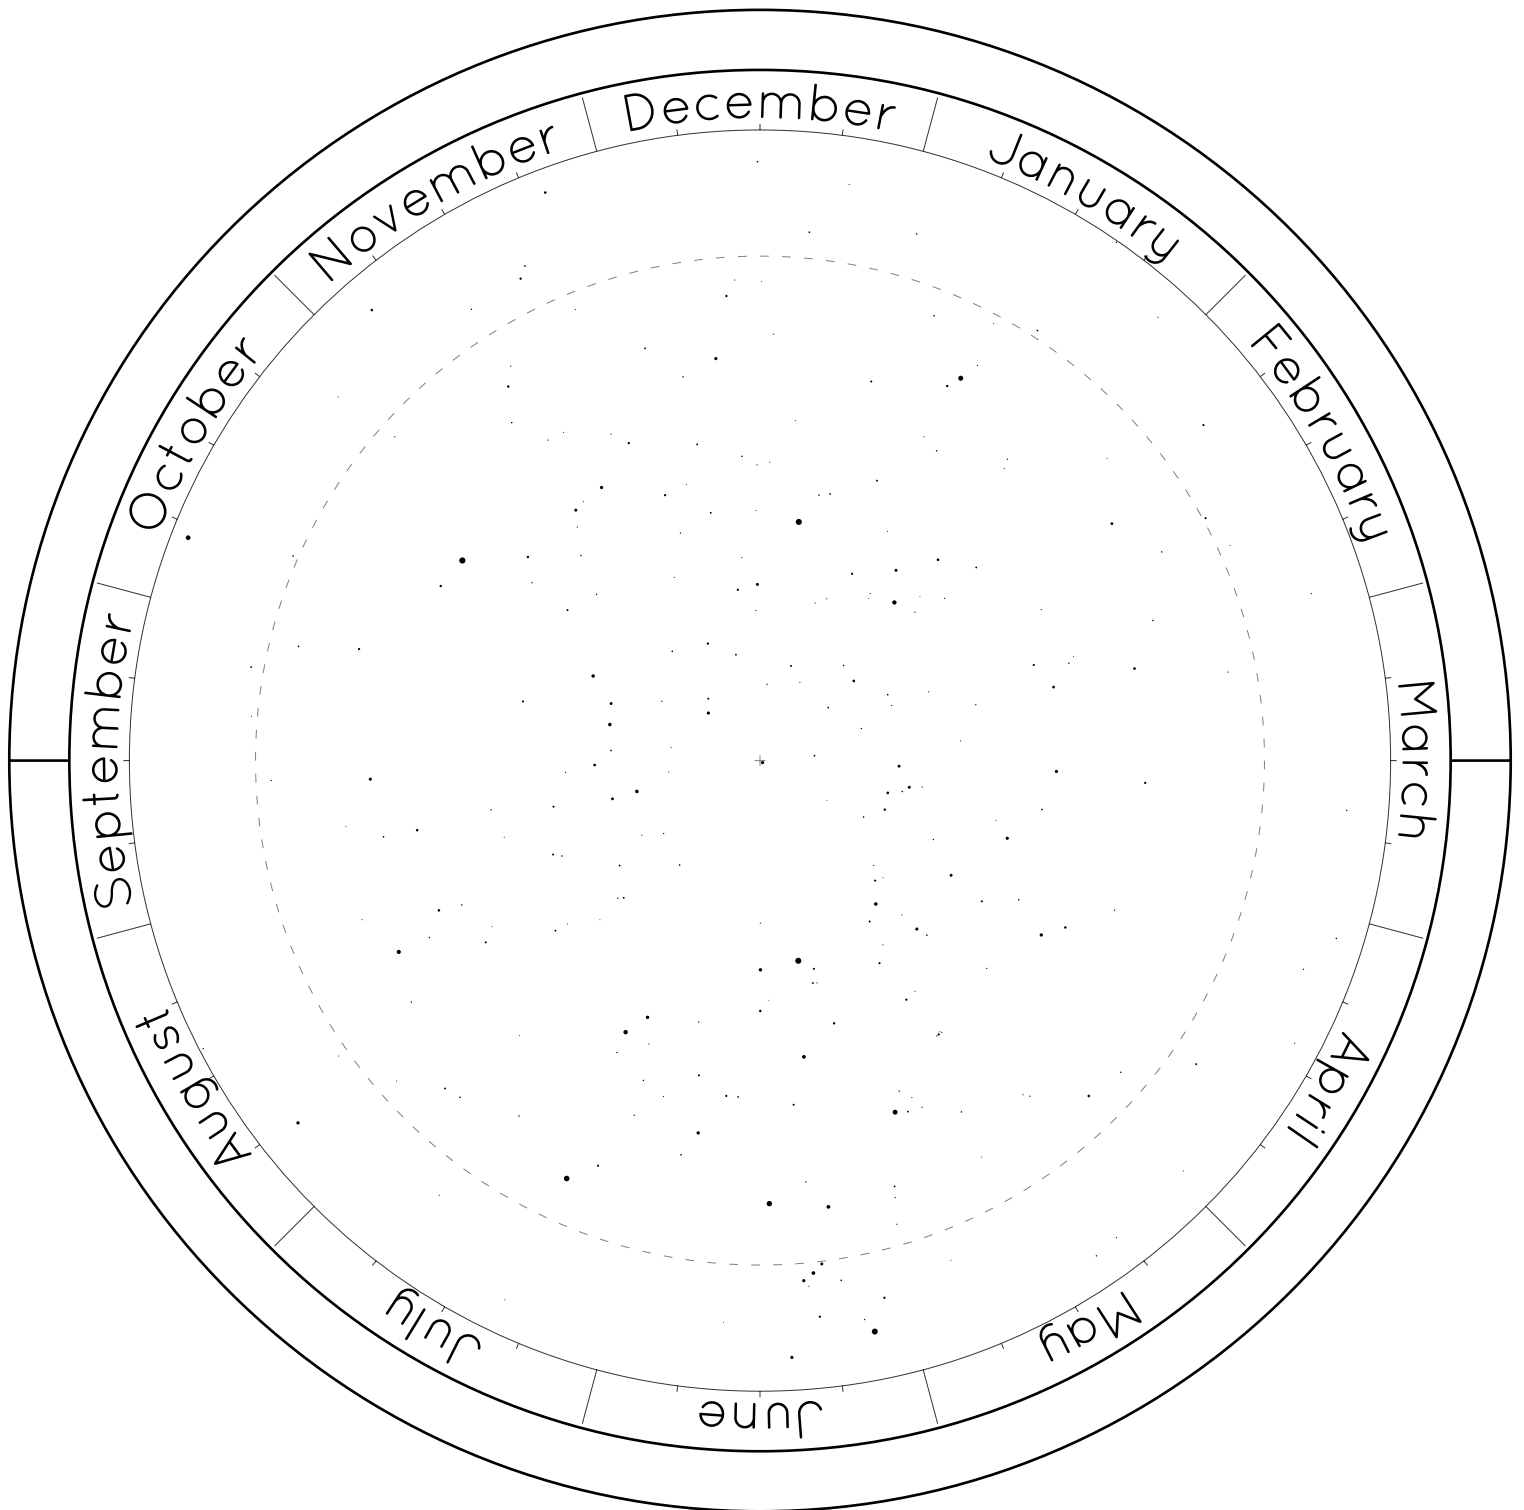

# The Northern Hemisphere of Stars

# The Southern Hemisphere of Stars

# Horizon Covers

For Latitude 10°N