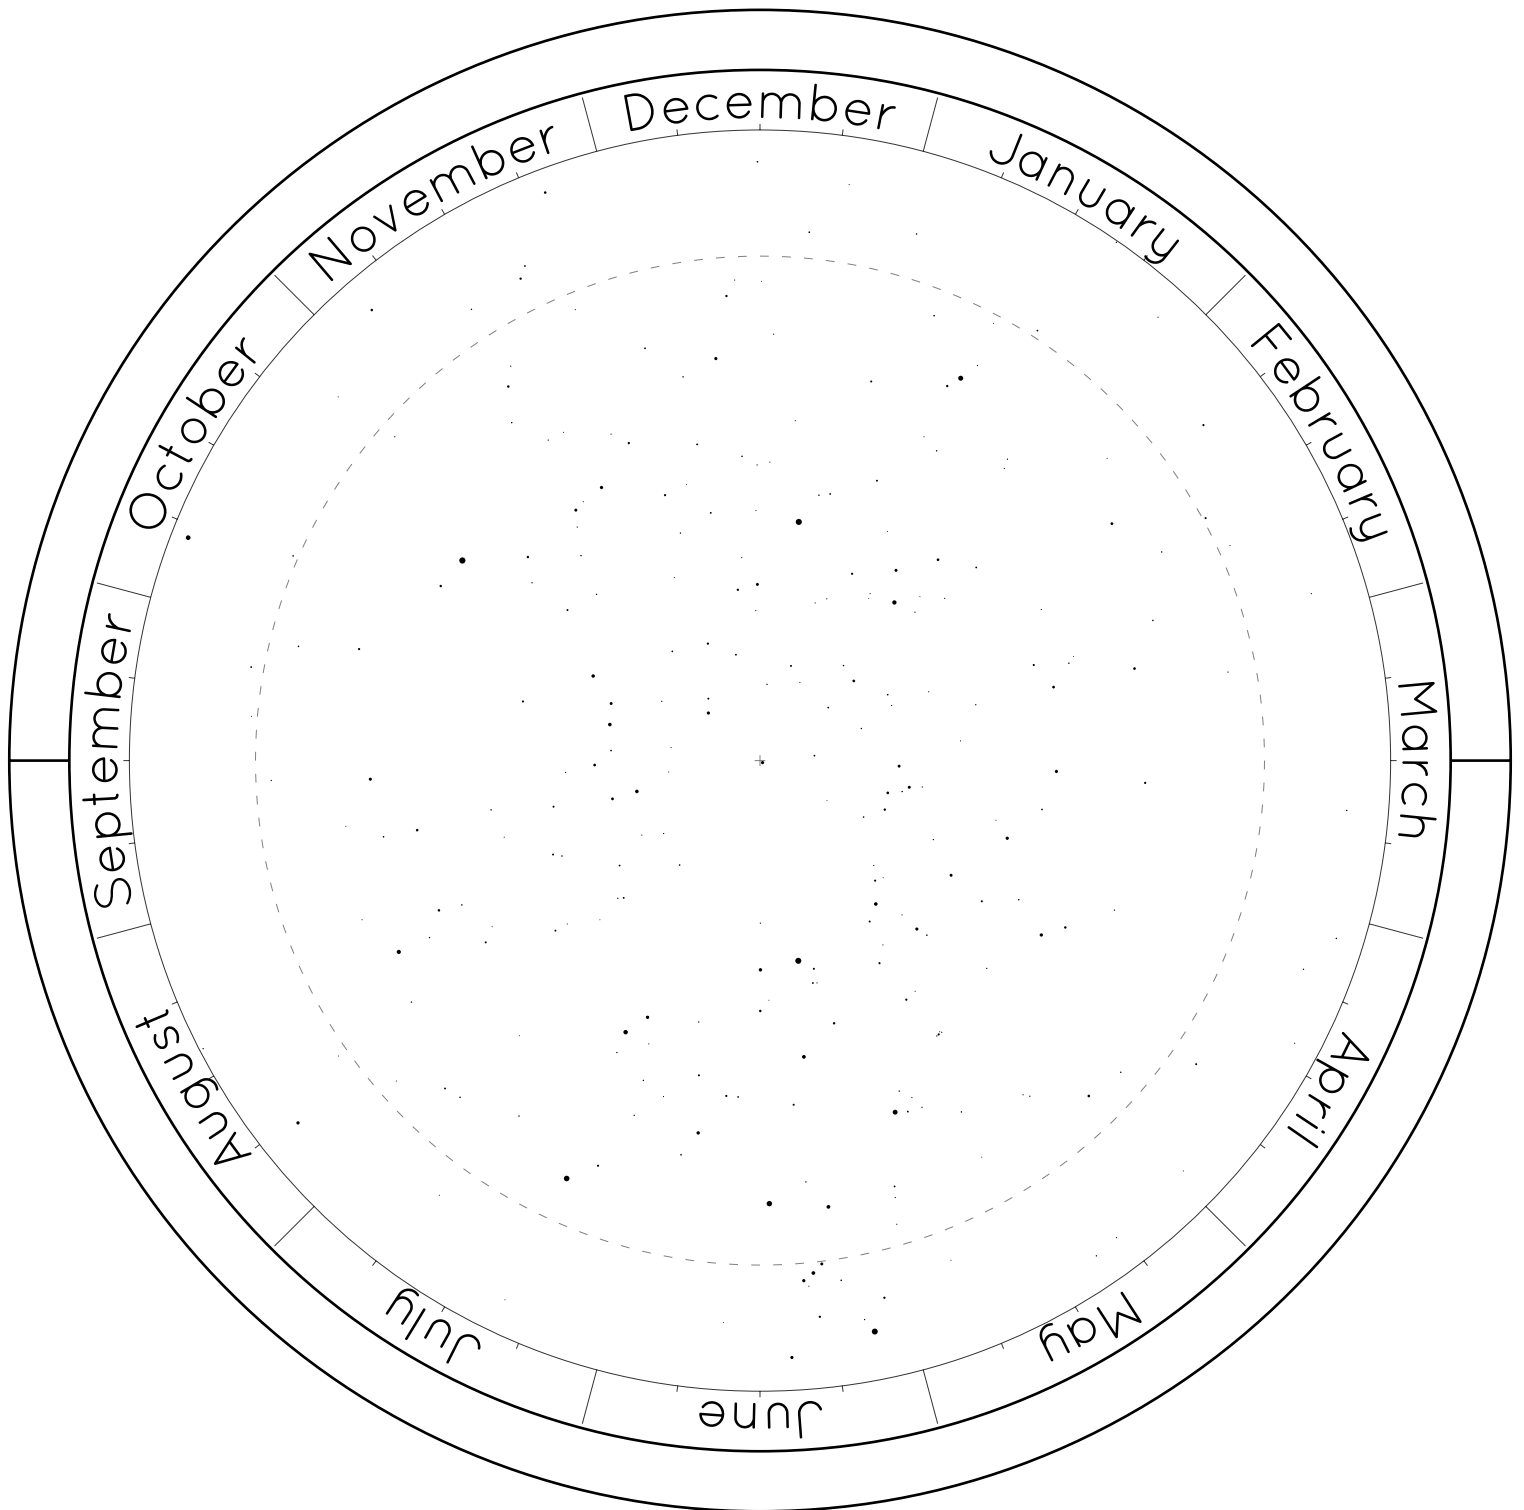

# The Northern Hemisphere of Stars

# The Southern Hemisphere of Stars

# Horizon Covers

For Latitude 10°S