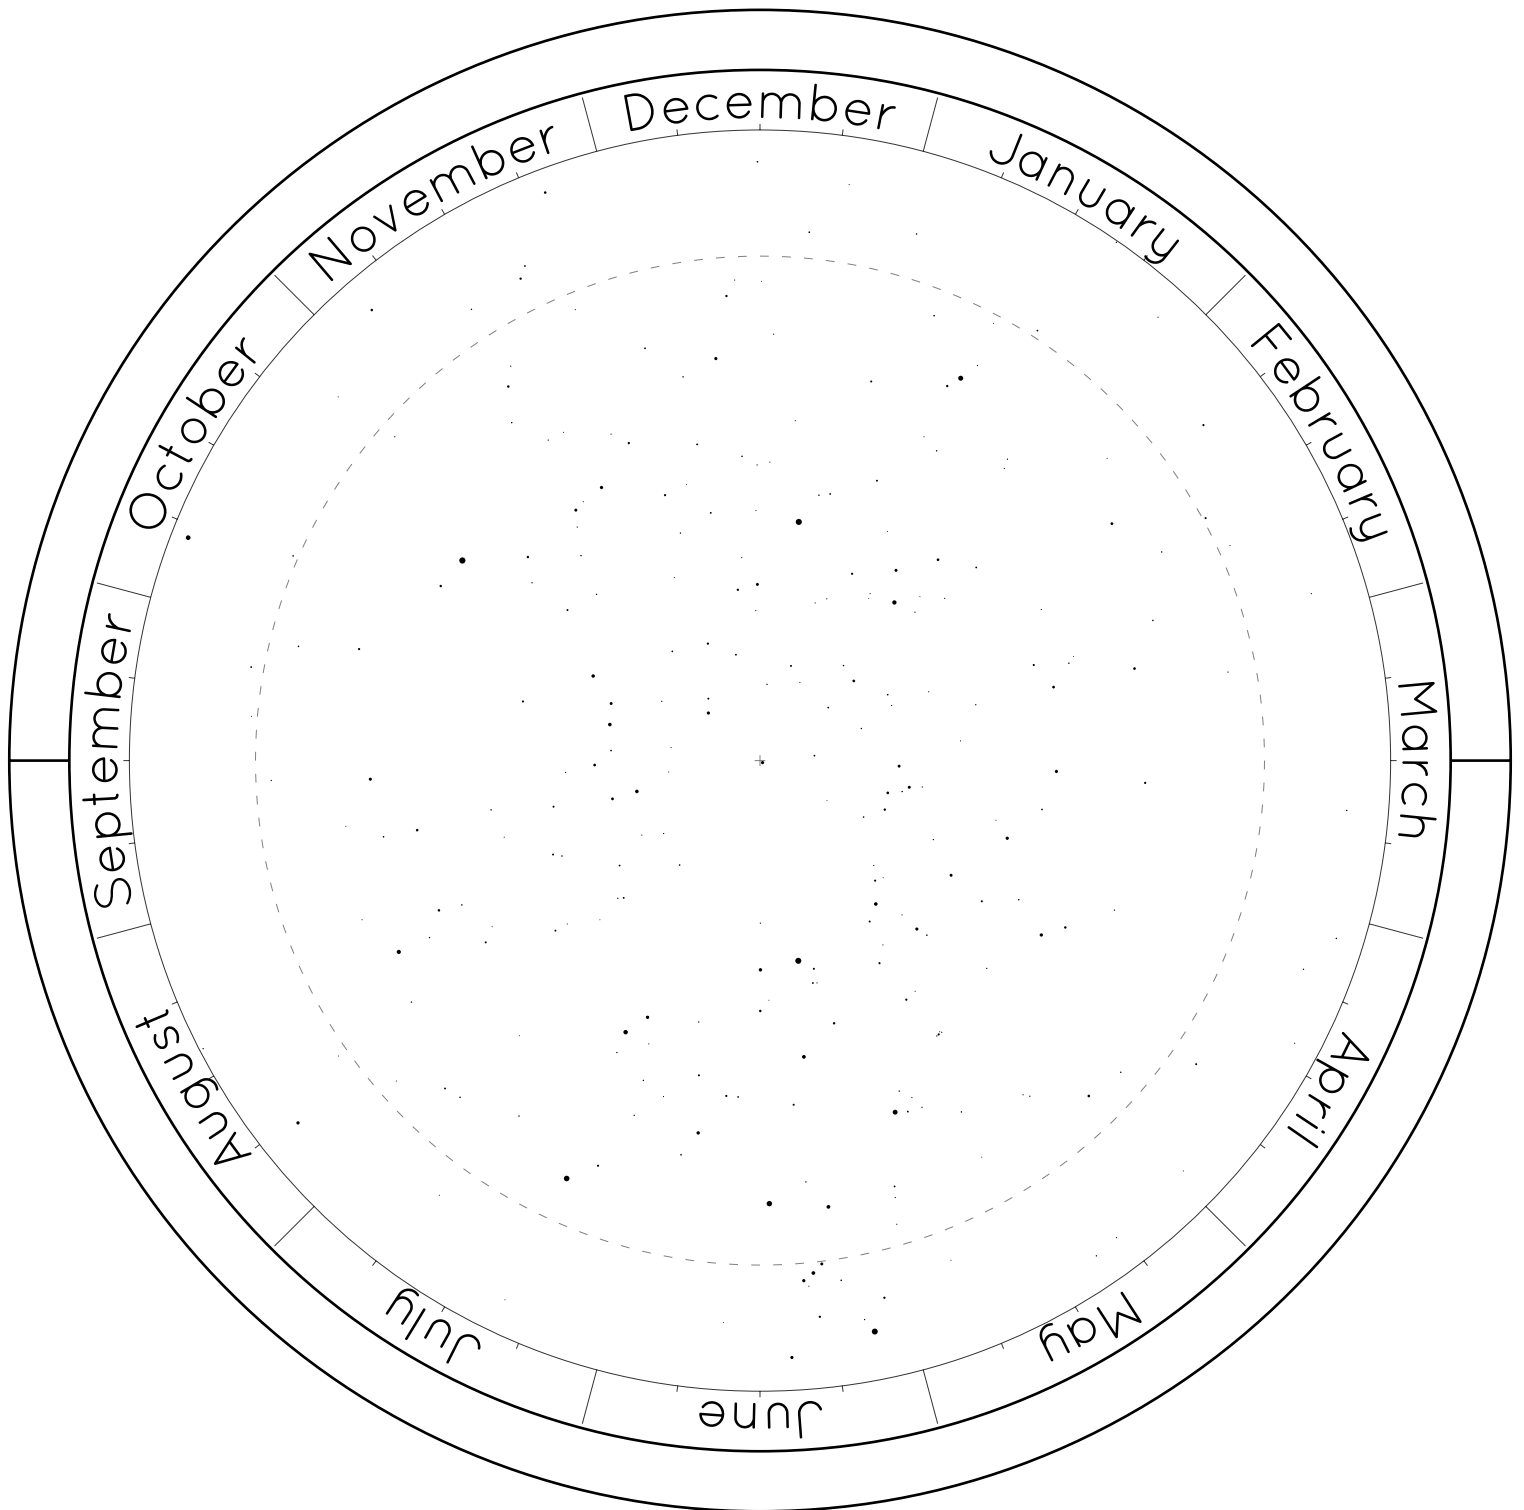

The Northern Hemisphere of Stars

The Southern Hemisphere of Stars

Horizon Covers

For Latitude 20°N