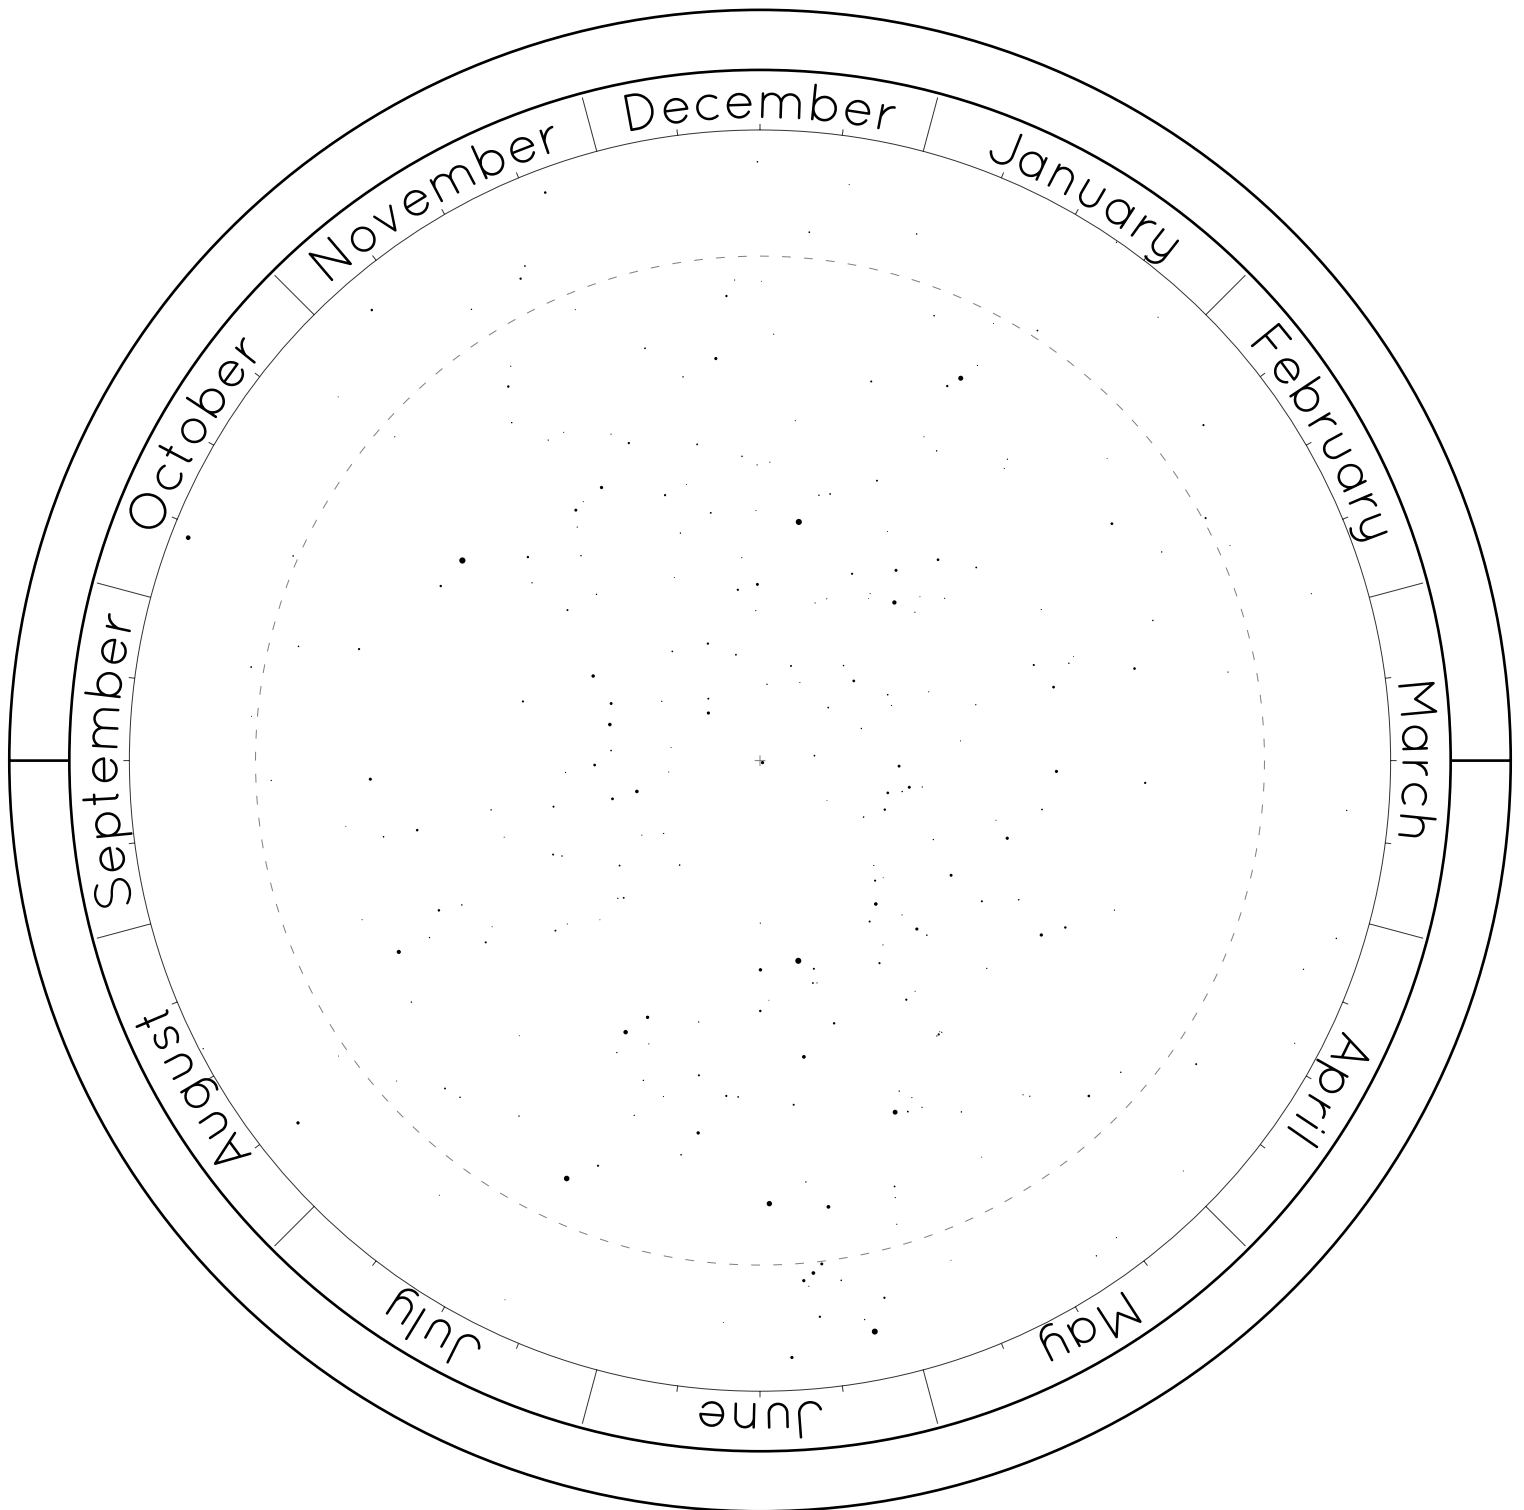

The Northern Hemisphere of Stars

The Southern Hemisphere of Stars

Horizon Covers

For Latitude 20°S