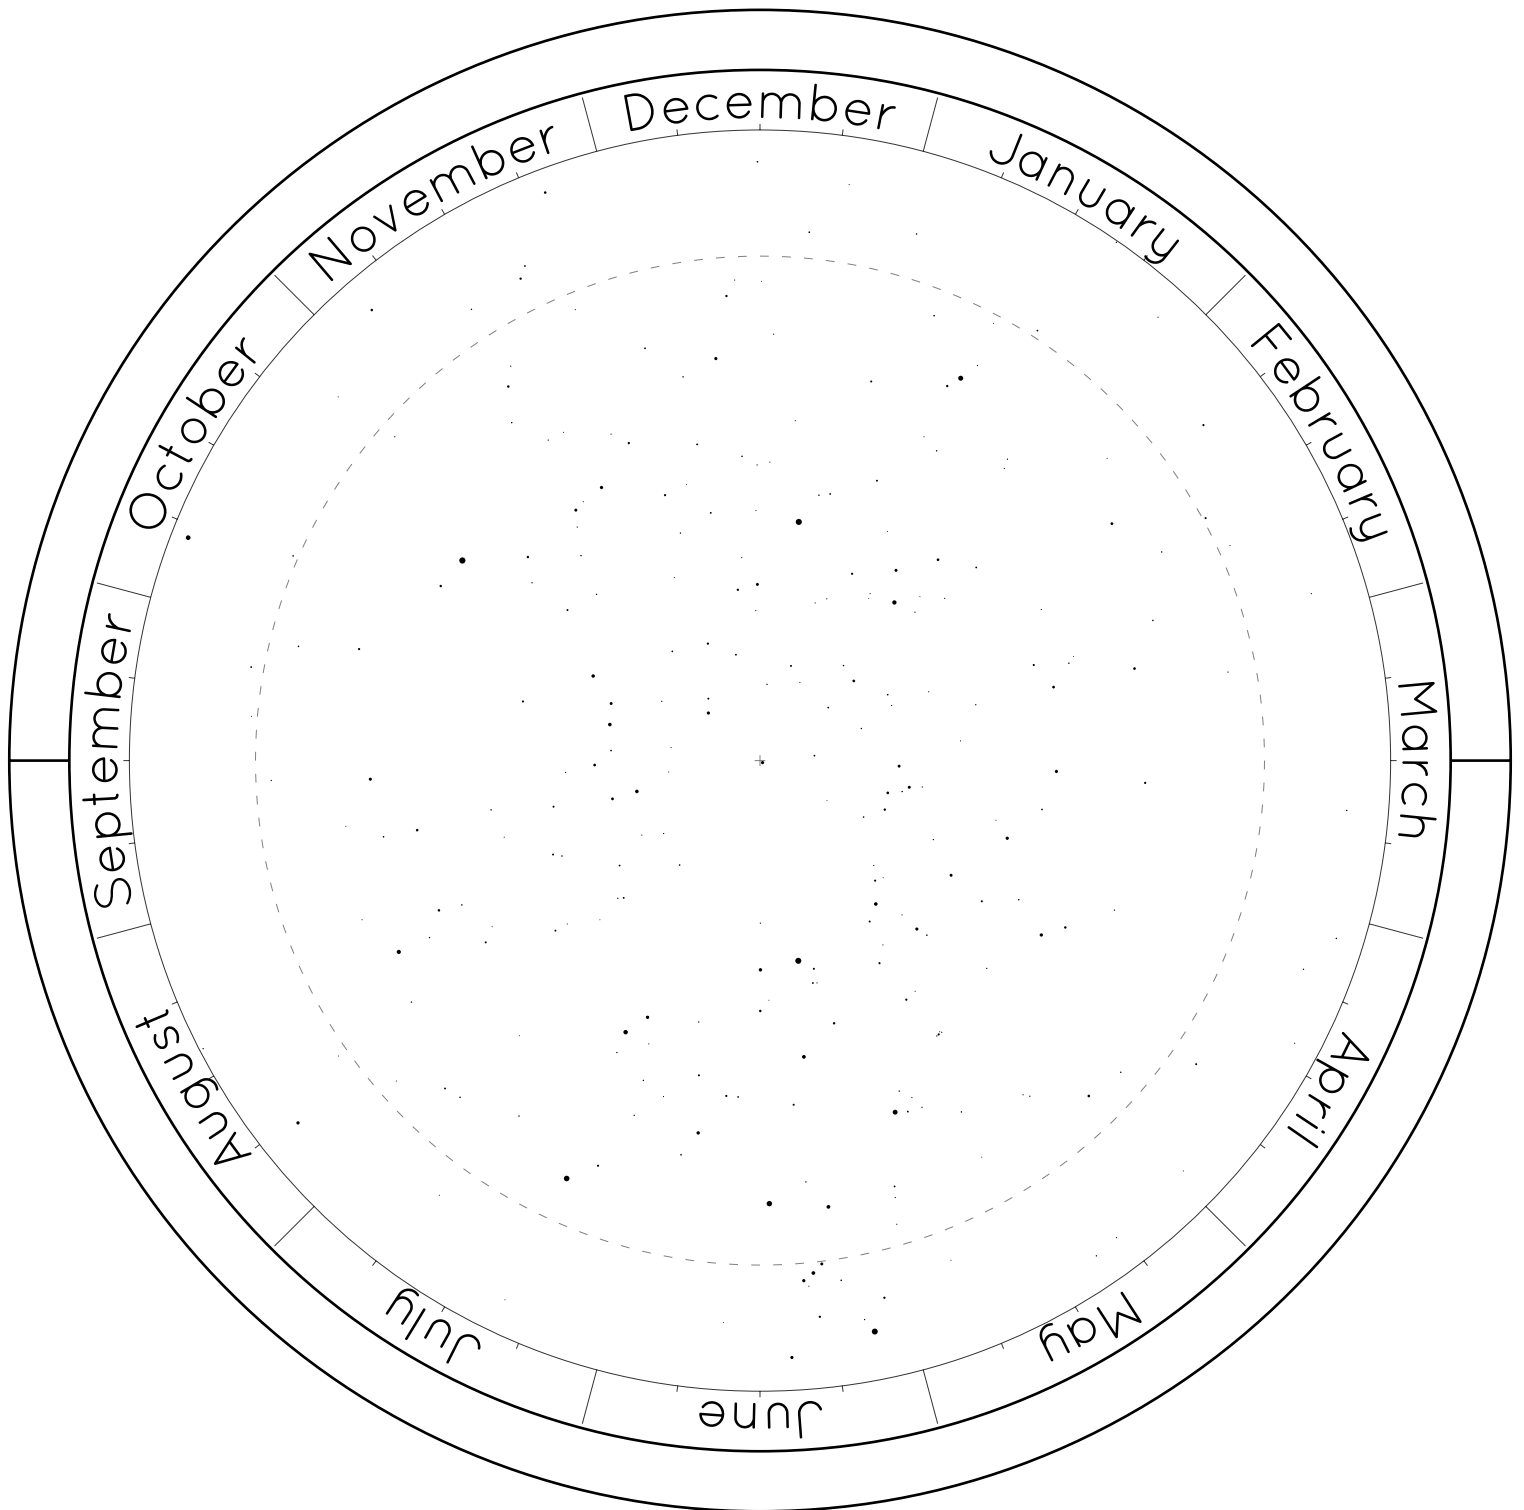

The Northern Hemisphere of Stars

The Southern Hemisphere of Stars

Horizon Covers

For Latitude 30°N