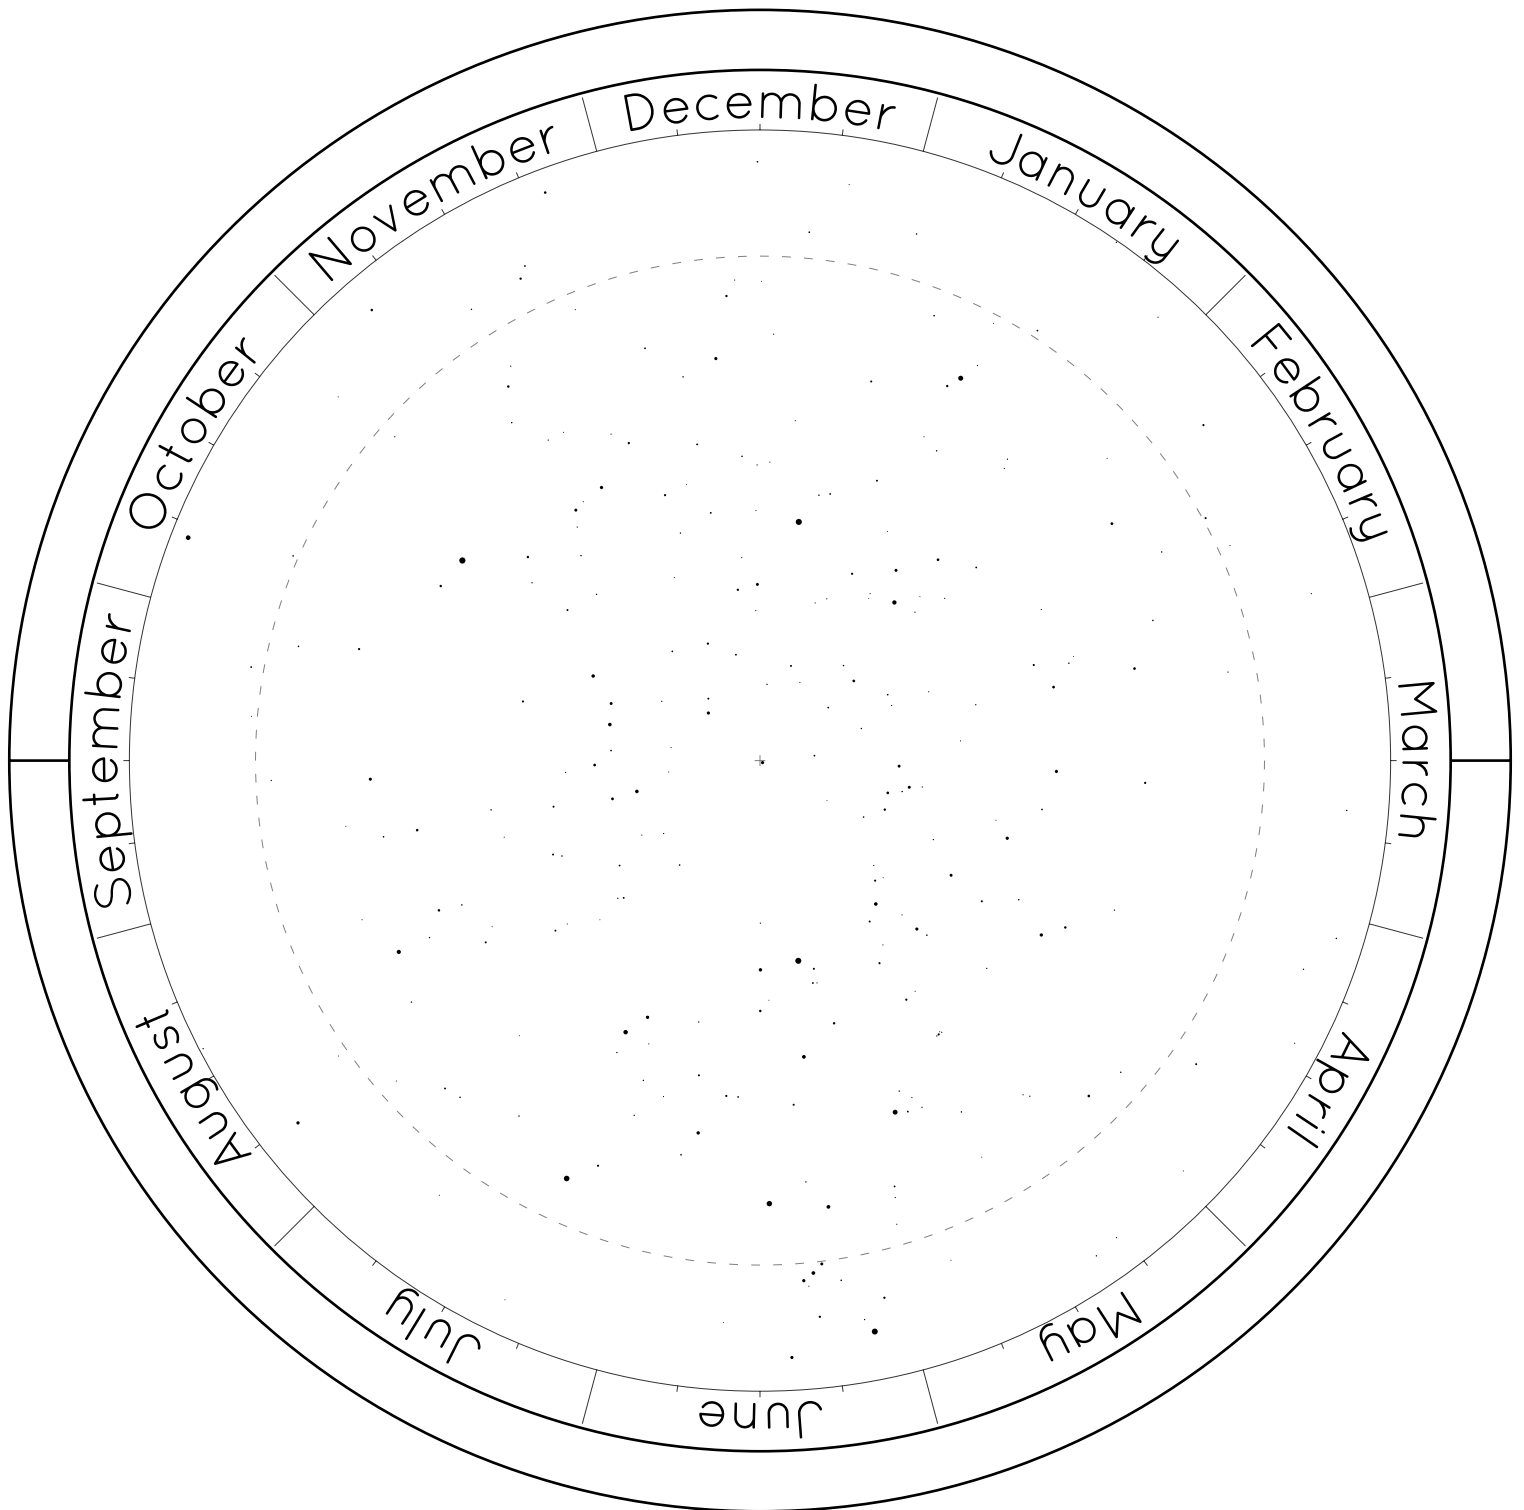

The Northern Hemisphere of Stars

The Southern Hemisphere of Stars

Horizon Covers

For Latitude 30°S