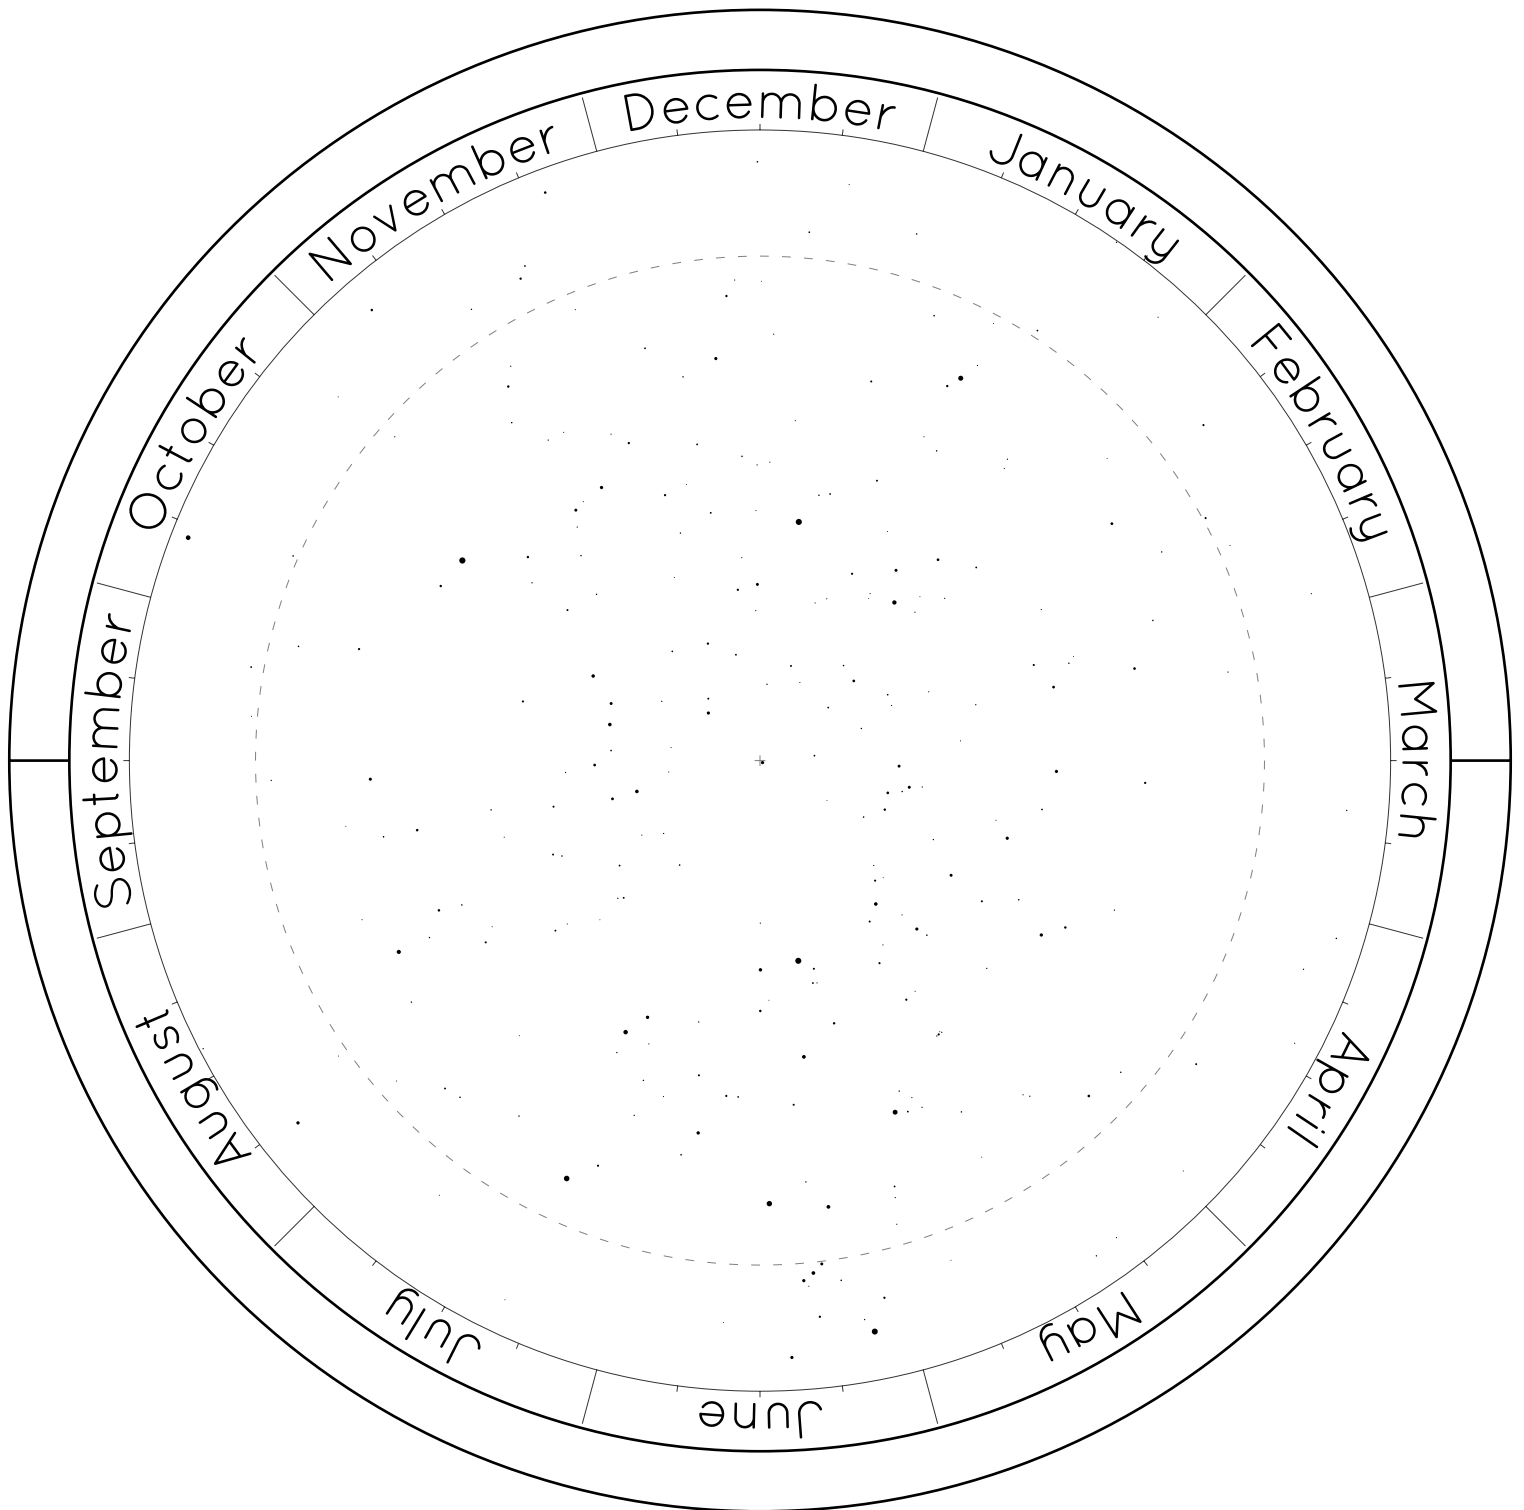

The Northern Hemisphere of Stars

The Southern Hemisphere of Stars

Horizon Covers

For Latitude 40°N