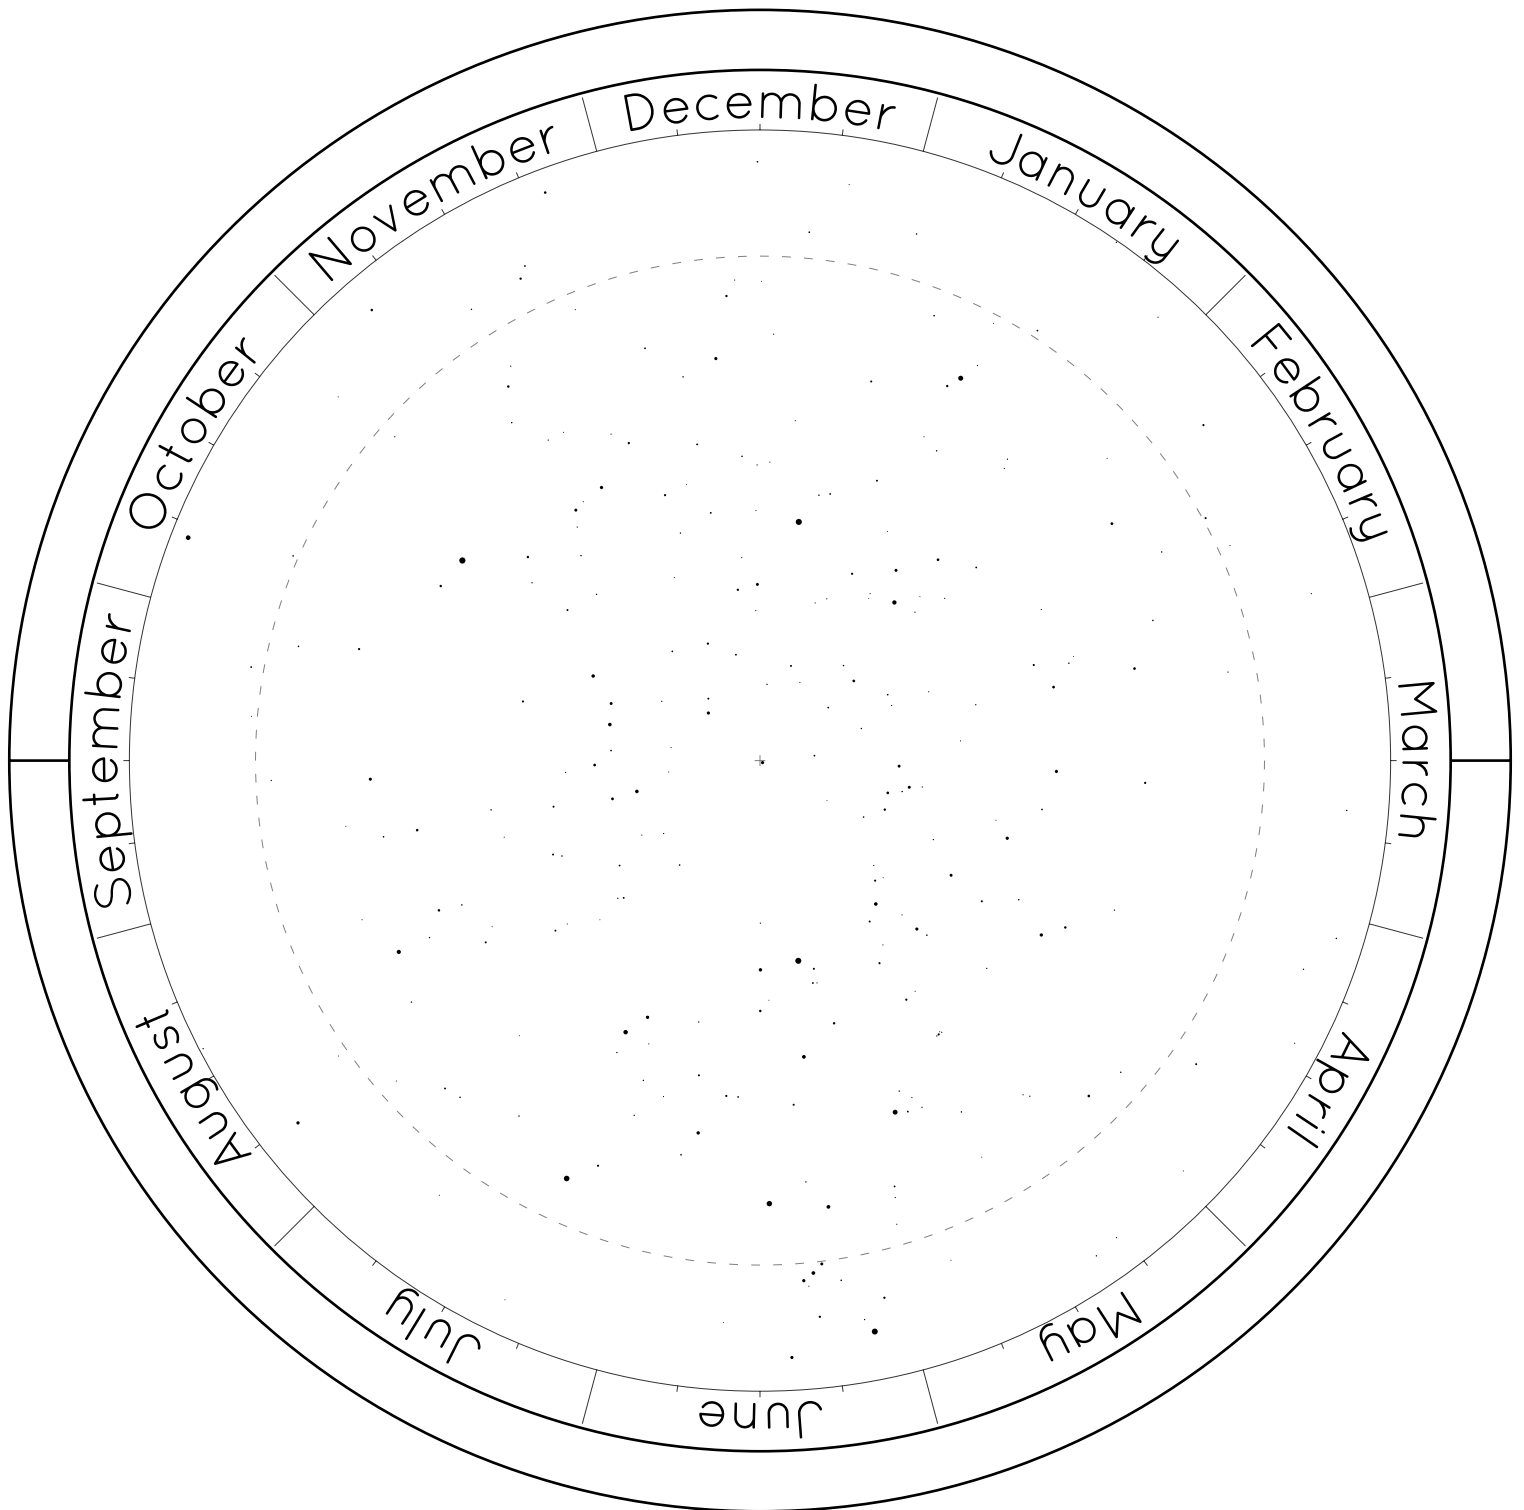

The Northern Hemisphere of Stars

The Southern Hemisphere of Stars

Horizon Covers

For Latitude 40°S