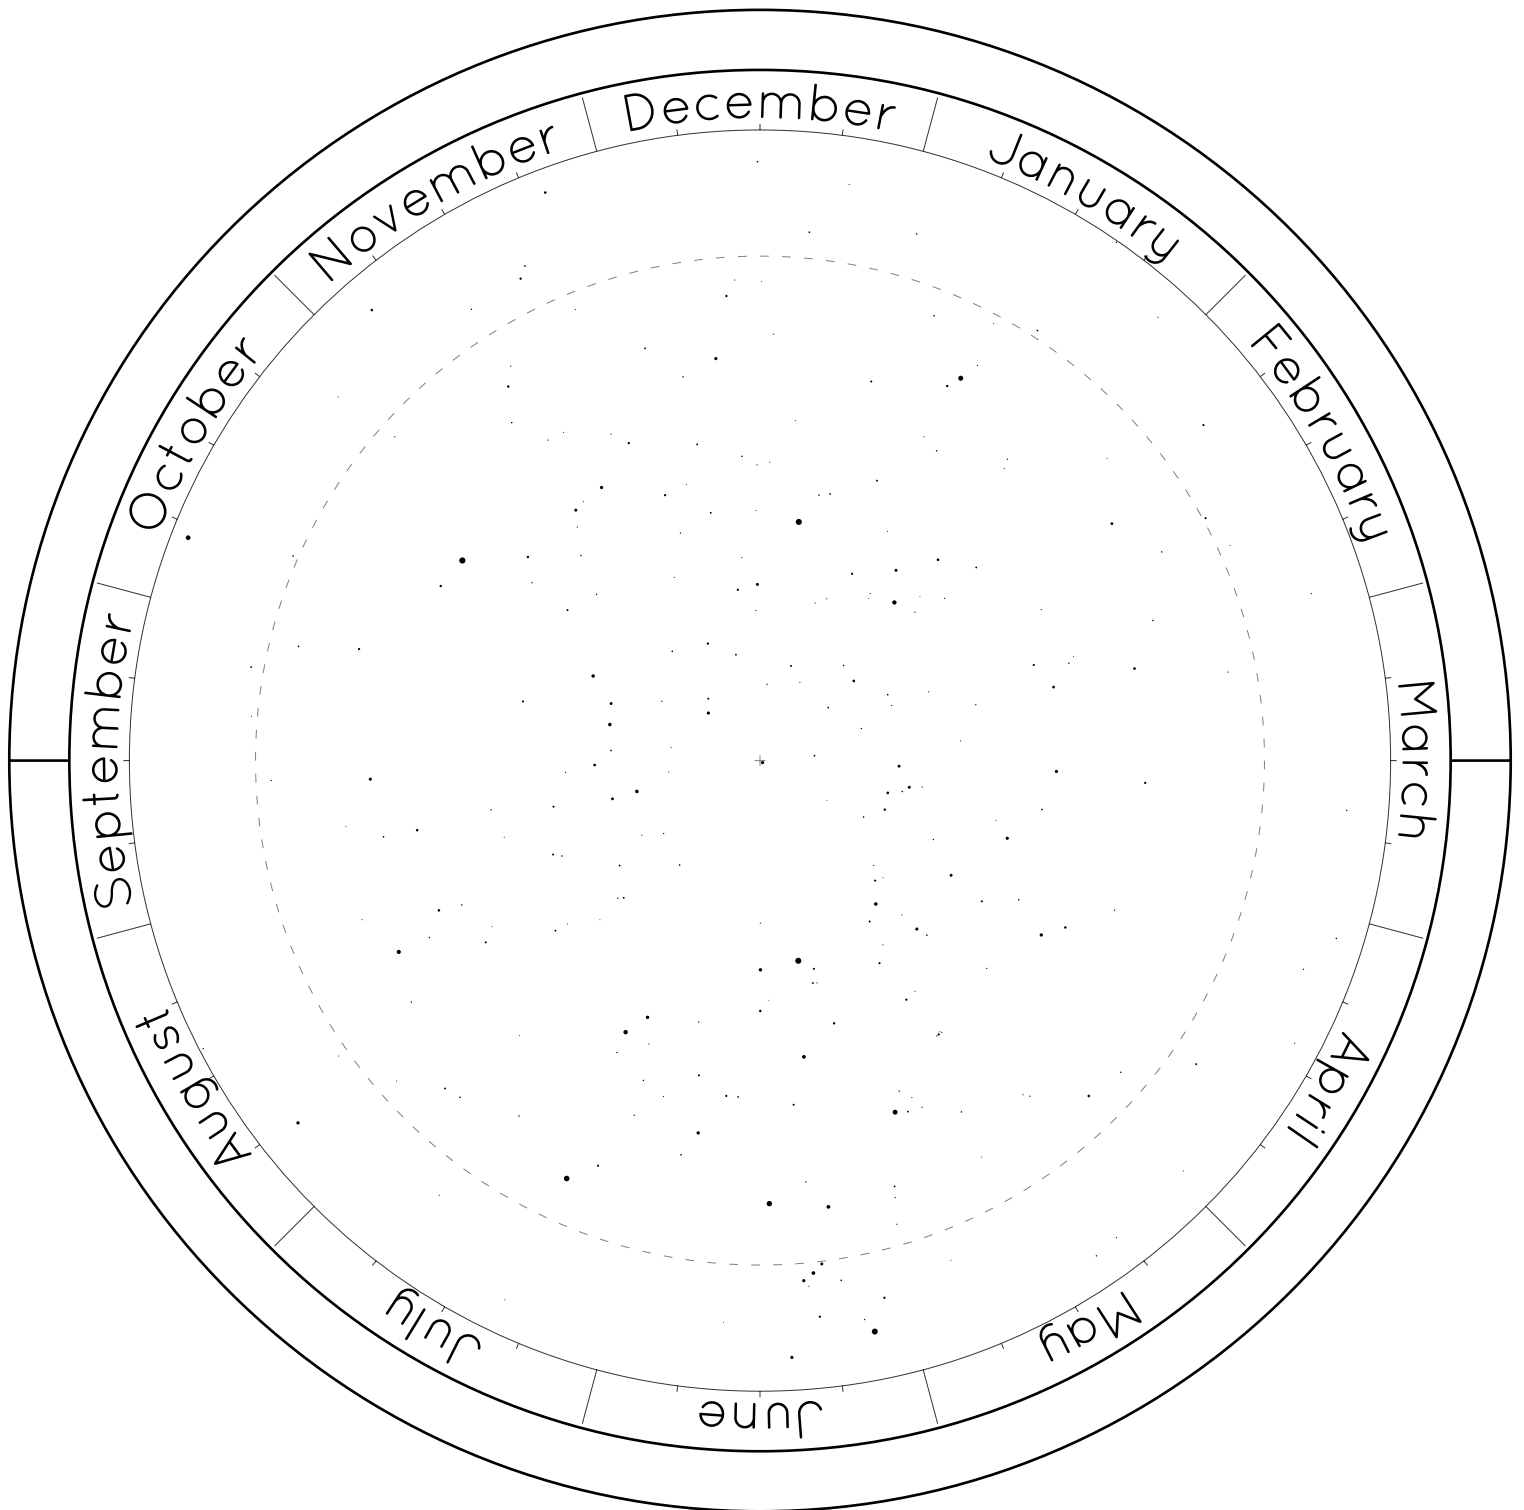

# The Northern Hemisphere of Stars

# The Southern Hemisphere of Stars

# Horizon Covers

For Latitude 50°N