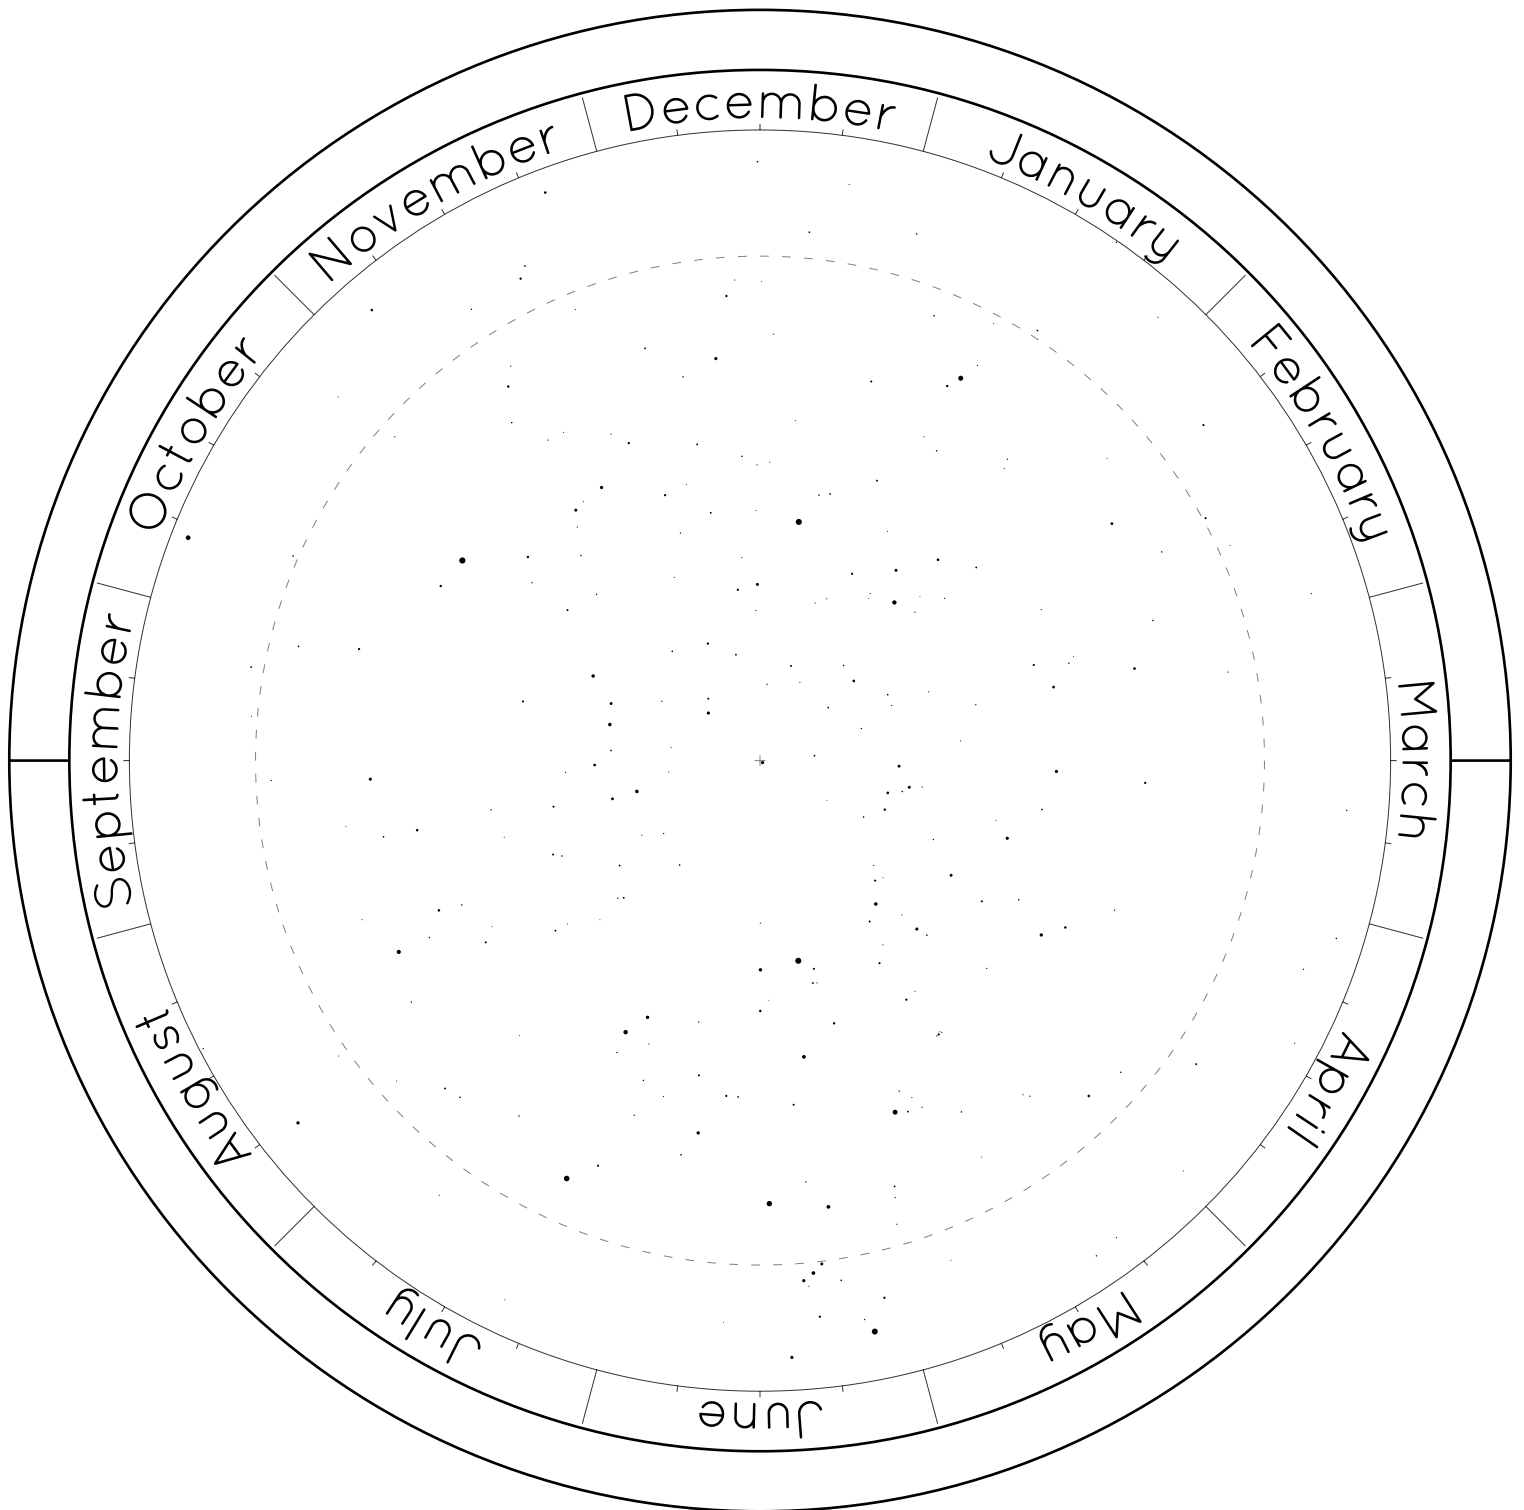

The Northern Hemisphere of Stars

The Southern Hemisphere of Stars

Horizon Covers

For Latitude 50°S