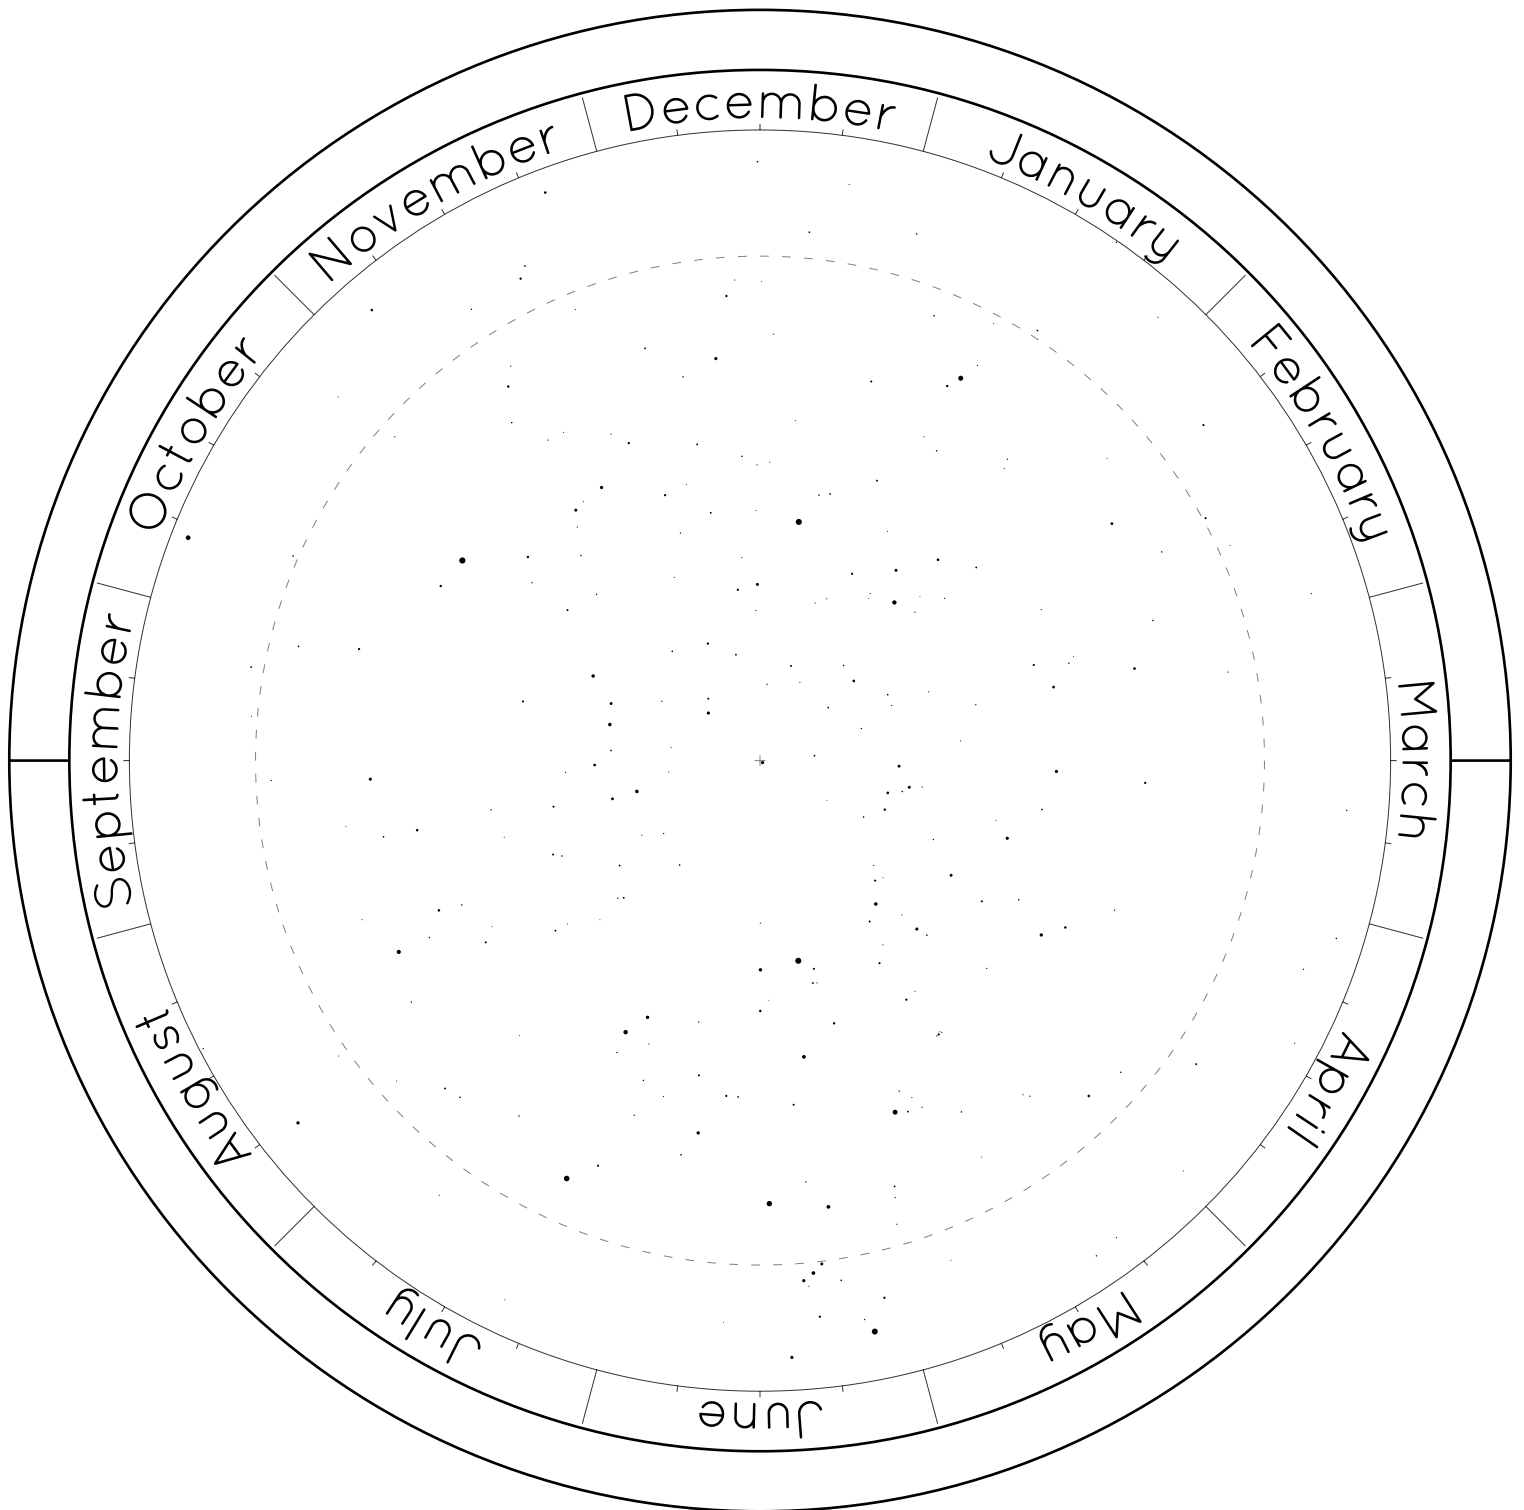

The Northern Hemisphere of Stars

The Southern Hemisphere of Stars

Horizon Covers

For Latitude 60°N