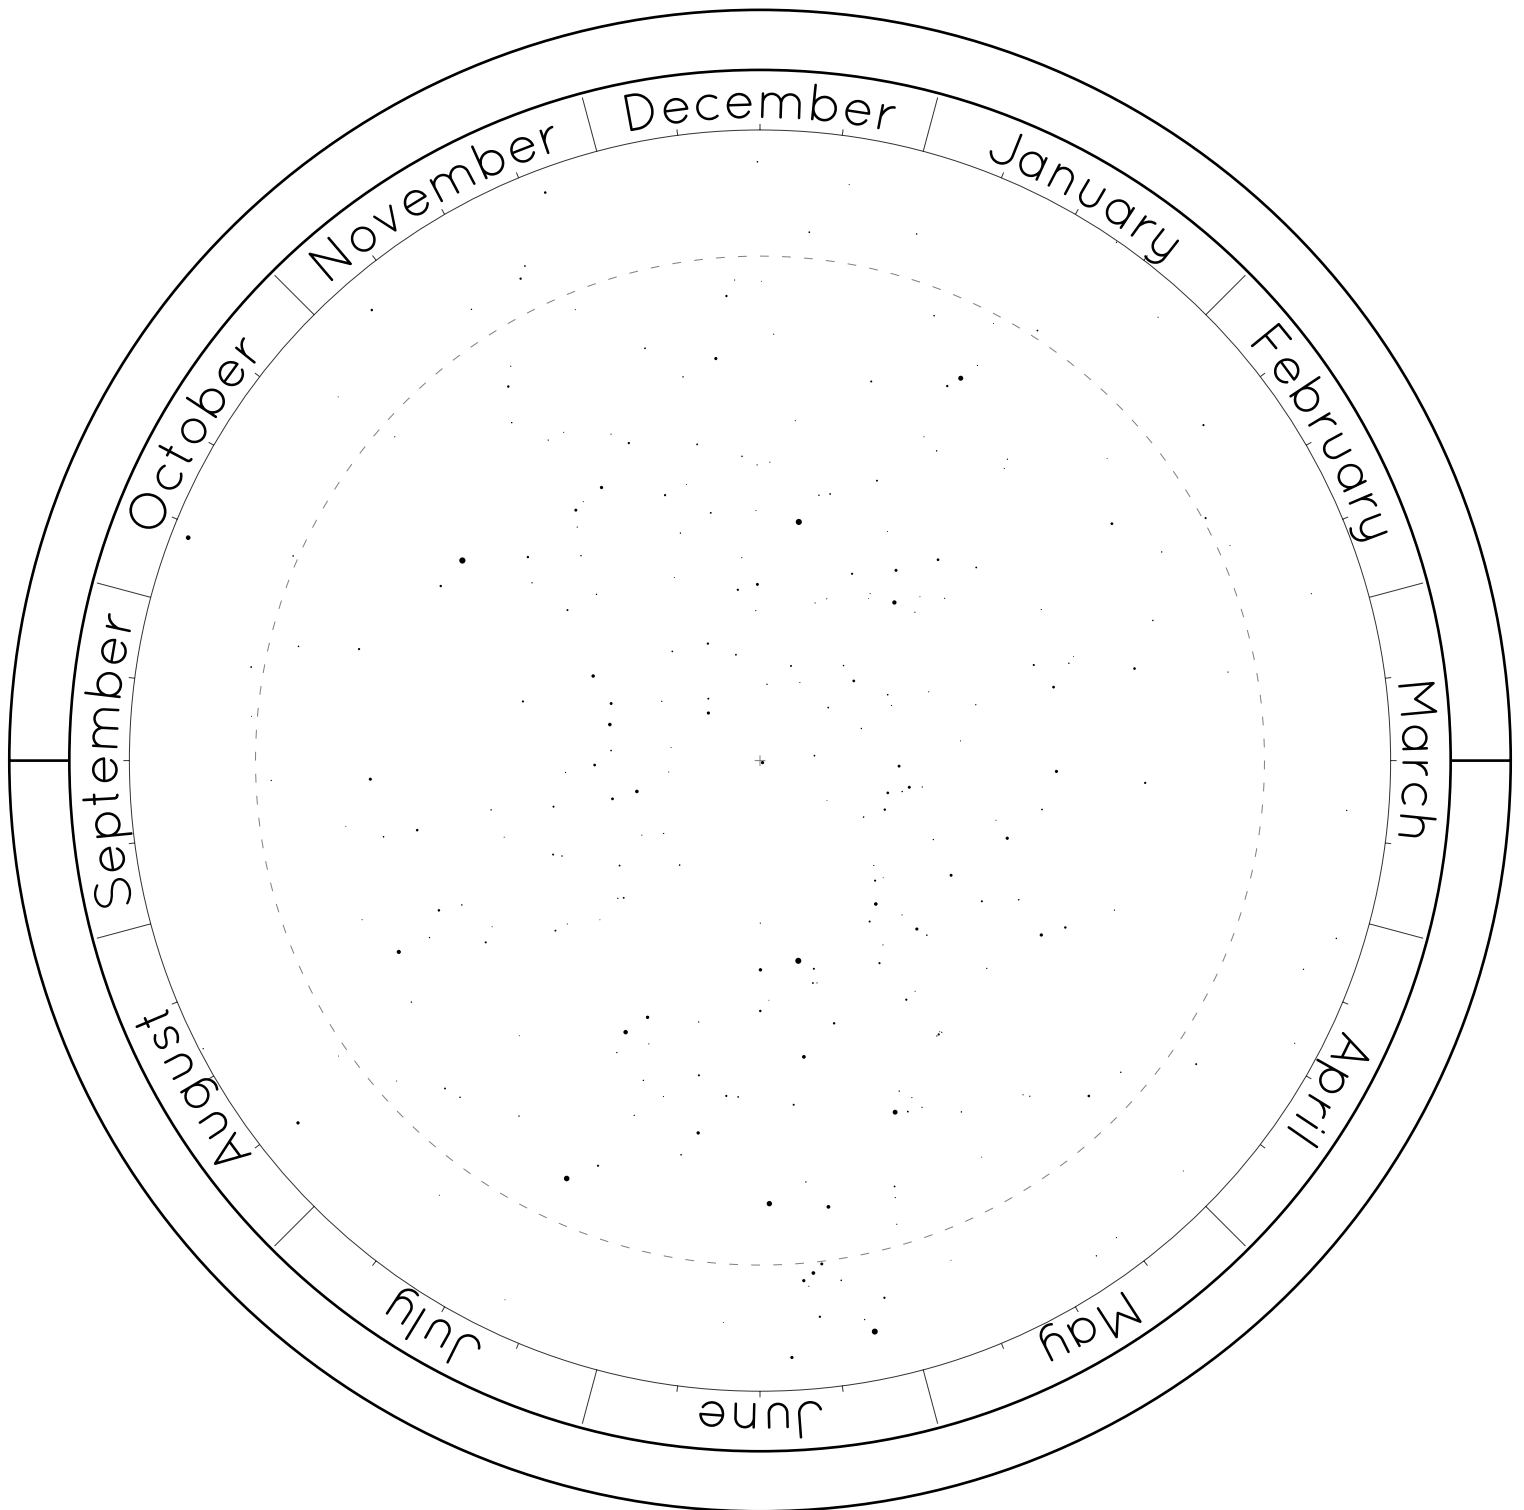

The Northern Hemisphere of Stars

The Southern Hemisphere of Stars

Horizon Covers

For Latitude 60°S